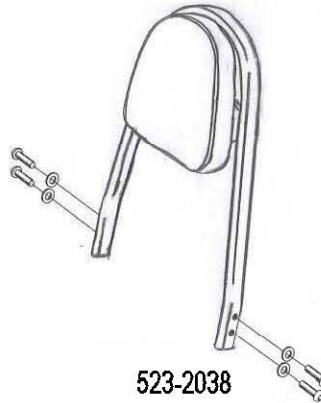

HIGHWAY HAWK

passion for chrome

Sissybar

Suzuki VL800 / C800 M800 <'10

Art.no. 523-1038A

523-3038

523-2038

523-1038

Components

1.	Side bracket	2x
2.	Bolt M8 x 65	4x
3.	Washer M8	4x
4.	Spacer Ø16 x 8	4x

Model for Suzuki VL800 / C800 M800 <'10

This accessory should be mounted by a professional mechanic only.
MotoLux International B.V. / Highway Hawk can not be held responsible for improper installation.