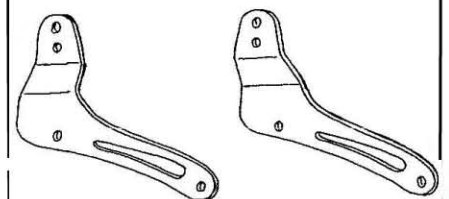

HIGHWAY HAWK

passion for chrome

Sissybar

Suzuki VL800 / C800 M800 <'10

Art.no. 523-1038A

523-3038

523-2038

523-1038

Components

1.	Side bracket	2x
2.	Bolt M8 x 65	4x
3.	Washer M8	4x
4.	Spacer Ø16 x 8	4x

Model for Suzuki VL800 / C800 M800 <'10

This accessory should be mounted by a professional mechanic only.
MotoLux International B.V. / Highway Hawk can not be held responsible for improper installation.