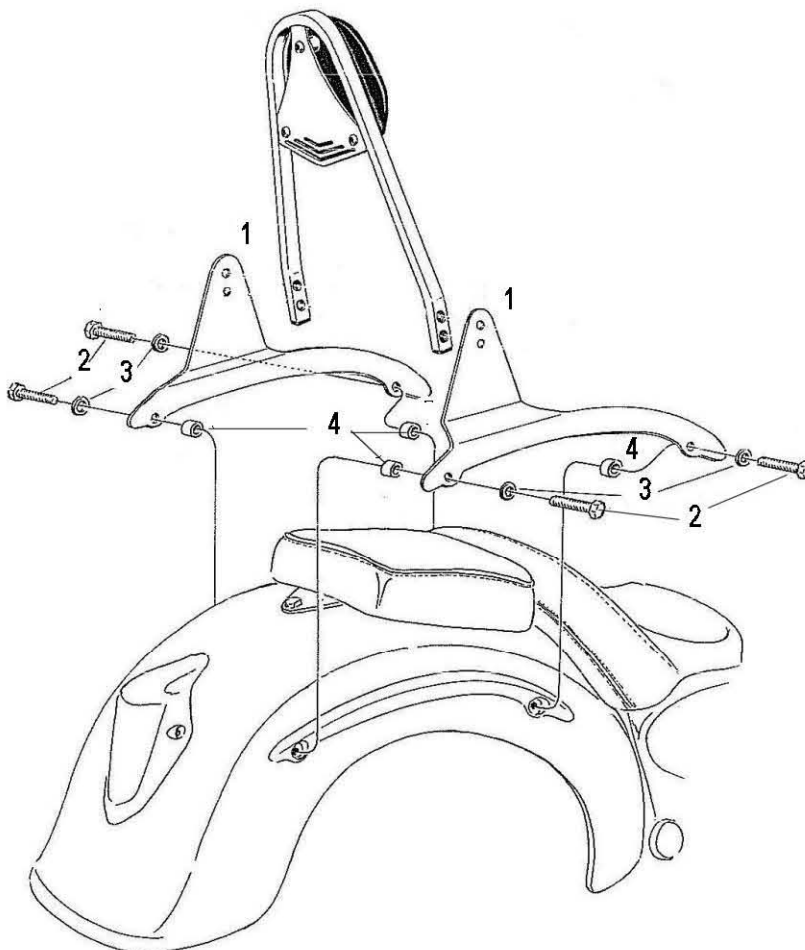

HIGHWAY HAWK

passion for chrome

Sissybar

Suzuki VL800 / C800 M800 <'10

Art.no. 523-1038A

523-3038

523-2038

523-1038

Components

1.	Side bracket	2x
2.	Bolt M8 x 65	4x
3.	Washer M8	4x
4.	Spacer Ø16 x 8	4x

Model for Suzuki VL800 / C800 M800 <'10

This accessory should be mounted by a professional mechanic only.
MotoLux International B.V. / Highway Hawk can not be held responsible for improper installation.