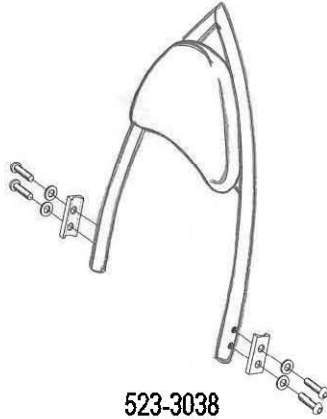

HIGHWAY HAWK

passion for chrome

Sissybar

Suzuki VL800 / C800 M800 <'10

Art.no. 523-1038A

523-3038

523-2038

523-1038

Components

1.	Side bracket	2x
2.	Bolt M8 x 65	4x
3.	Washer M8	4x
4.	Spacer Ø16 x 8	4x

Model for Suzuki VL800 / C800 M800 <'10

This accessory should be mounted by a professional mechanic only.
MotoLux International B.V. / Highway Hawk can not be held responsible for improper installation.