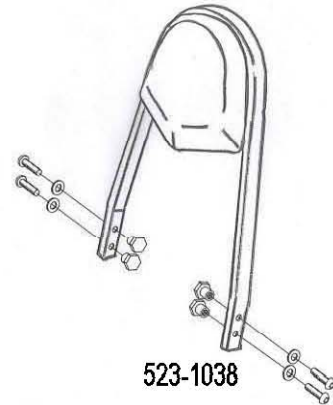

HIGHWAY HAWK

passion for chrome

Sissybar

Suzuki VL800 / C800 M800 <'10

Art.no. 523-1038A

523-3038

523-2038

523-1038

Components

1.	Side bracket	2x
2.	Bolt M8 x 65	4x
3.	Washer M8	4x
4.	Spacer Ø16 x 8	4x

Model for Suzuki VL800 / C800 M800 <'10

This accessory should be mounted by a professional mechanic only.
MotoLux International B.V. / Highway Hawk can not be held responsible for improper installation.