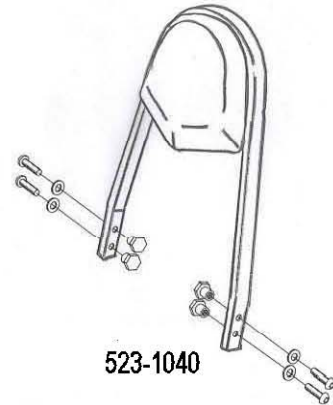

**HIGHWAY HAWK**

*passion for chrome*

**Sissybar**

**Suzuki M800 '10-up**

Art.no. 523-1040A

**Components**

1	Side brackets	2x
2	Bolt M8 x 80	2x
3	Bolt M8 x 60	2x
4	Washer M8	4x
5	Spacer Ø16 x 8	4x

Mode for Suzuki M800 '10-up

This accessory should be mounted by a professional mechanic only.  
MotoLux International B.V. / Highway Hawk can not be held responsible for improper installation.

© Moto-Lux Specialties B.V.  
Barneveld - The Netherlands