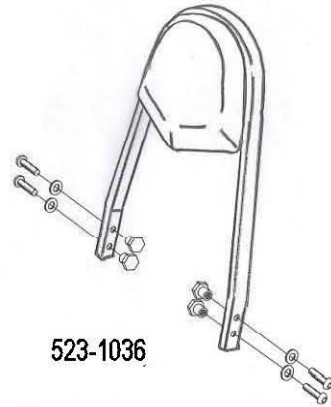

HIGHWAY HAWK
passion for chrome

Sissybar
Suzuki VL1500 LC
Art.no. 523-1036A

Components

1.	Side bracket	2x
2.	Bolt M8 x 50	4x
3.	Washer M8	4x

Model for Suzuki VL1500 LC

This accessory should be mounted by a professional mechanic only.
 MotoLux International B.V. / Highway Hawk can not be held responsible for improper installation.