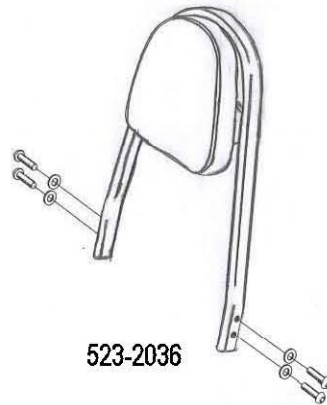

HIGHWAY HAWK
passion for chrome

Sissybar
Suzuki VL1500 LC
Art.no. 523-1036A

Components

1.	Side bracket	2x
2.	Bolt M8 x 50	4x
3.	Washer M8	4x

Model for Suzuki VL1500 LC

This accessory should be mounted by a professional mechanic only.
 MotoLux International B.V. / Highway Hawk can not be held responsible for improper installation.