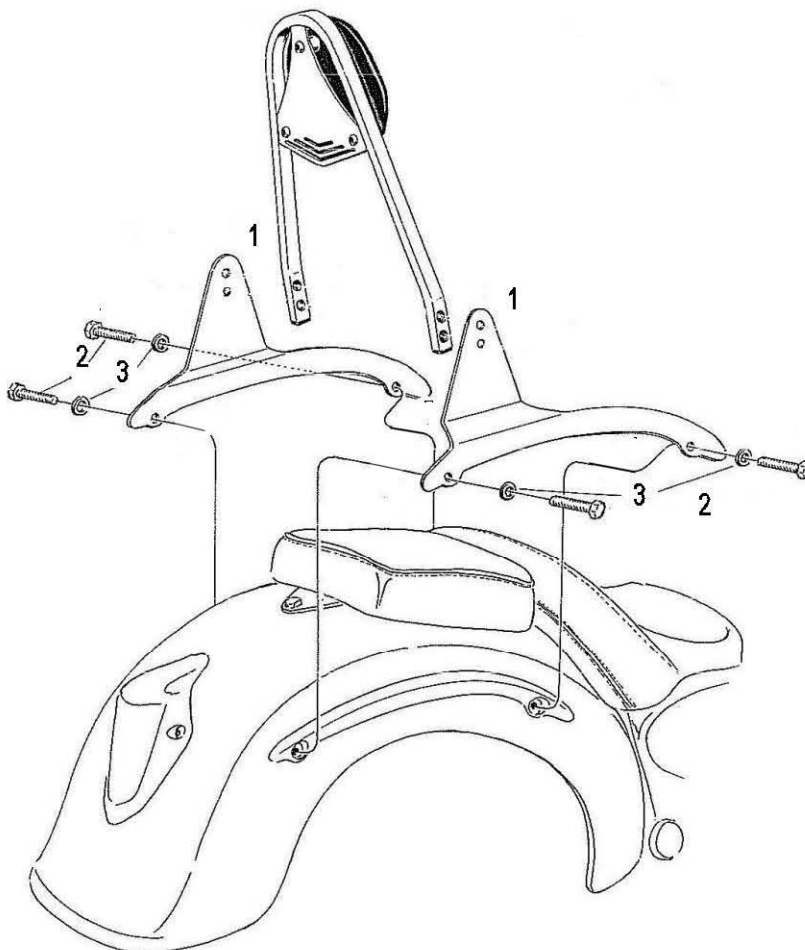

HIGHWAY HAWK
passion for chrome

Sissybar
Suzuki VL1500 LC
Art.no. 523-1036A

Components

1.	Side bracket	2x
2.	Bolt M8 x 50	4x
3.	Washer M8	4x

Model for Suzuki VL1500 LC

This accessory should be mounted by a professional mechanic only.
 MotoLux International B.V. / Highway Hawk can not be held responsible for improper installation.