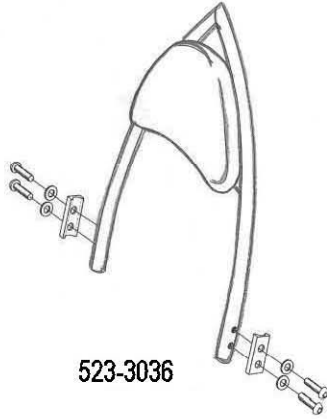

HIGHWAY HAWK
passion for chrome

Sissybar
Suzuki VL1500 LC
Art.no. 523-1036A

Components

1.	Side bracket	2x
2.	Bolt M8 x 50	4x
3.	Washer M8	4x

Model for Suzuki VL1500 LC

This accessory should be mounted by a professional mechanic only.
 MotoLux International B.V. / Highway Hawk can not be held responsible for improper installation.