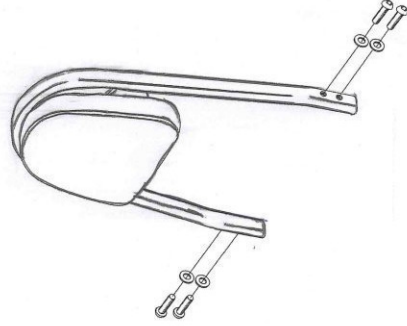

**HIGHWAY HAWK**

*passion for chrome*

**Sissybar for:  
Suzuki C1500T/BT  
523-1037 A/AB**

Arch

Tube

Wide

**Components**

1	Sissybar bracket	2
2	Bush $\varnothing 18 \times 4\text{mm}$	4
3	Bush $\varnothing 18 \times 10\text{mm}$	2
4	Bush $\varnothing 18 \times 12\text{mm}$	2

This accessory should be mounted by a professional mechanic only.  
MotoLux International B.V. / Highway Hawk can not be held responsible for improper installation.

© Moto-Lux Specialties B.V.  
Barneveld - The Netherlands