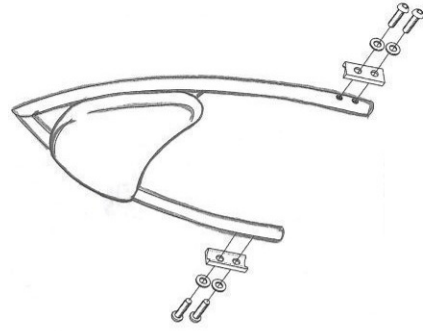

**HIGHWAY HAWK**

*passion for chrome*

**Sissybar for:  
Suzuki C1500T/BT  
523-1037 A/AB**

Arch

Tube

Wide

**Components**

1	Sissybar bracket	2
2	Bush $\varnothing 18 \times 4\text{mm}$	4
3	Bush $\varnothing 18 \times 10\text{mm}$	2
4	Bush $\varnothing 18 \times 12\text{mm}$	2

This accessory should be mounted by a professional mechanic only.  
MotoLux International B.V. / Highway Hawk can not be held responsible for improper installation.

© Moto-Lux Specialties B.V.  
Barneveld - The Netherlands