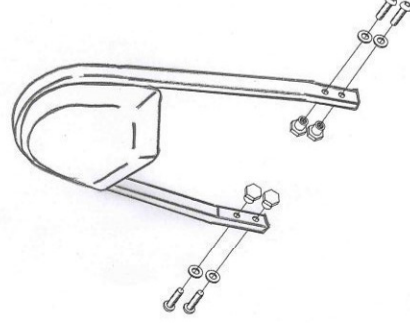

**HIGHWAY HAWK**

*passion for chrome*

**Sissybar for:  
Suzuki C1500T/BT  
523-1037 A/AB**

Arch

Tube

Wide

**Components**

1	Sissybar bracket	2
2	Bush $\varnothing 18 \times 4\text{mm}$	4
3	Bush $\varnothing 18 \times 10\text{mm}$	2
4	Bush $\varnothing 18 \times 12\text{mm}$	2

This accessory should be mounted by a professional mechanic only.  
MotoLux International B.V. / Highway Hawk can not be held responsible for improper installation.

© Moto-Lux Specialties B.V.  
Barneveld - The Netherlands