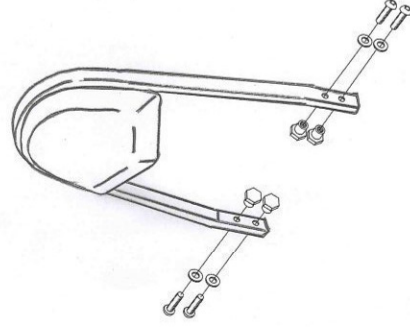

**HIGHWAY HAWK**

*passion for chrome*

**Sissybar for:  
Suzuki C1500T/BT  
523-1037 A/AB**

Arch

Tube

Wide

**Components**

1	Sissybar bracket	2
2	Bush Ø18 x 4mm	4
3	Bush Ø18 x 10mm	2
4	Bush Ø18 x 12mm	2

This accessory should be mounted by a professional mechanic only.

MotoLux International B.V. / Highway Hawk can not be held responsible for improper installation.

© Moto-Lux Specialties B.V.

Barneveld - The Netherlands