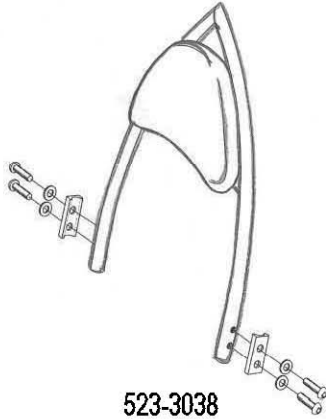

HIGHWAY HAWK

passion for chrome

Sissybar

Suzuki VL800 / C800 M800 <'10

Art.no. 523-1038A

523-3038

523-2038

523-1038

Components

1.	Side bracket	2x
2.	Bolt M8 x 65	4x
3.	Washer M8	4x
4.	Spacer Ø16 x 8	4x

Model for Suzuki VL800 / C800 M800 <'10

This accessory should be mounted by a professional mechanic only.
MotoLux International B.V. / Highway Hawk can not be held responsible for improper installation.