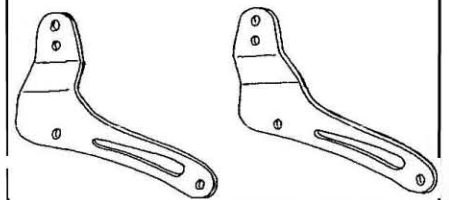

HIGHWAY HAWK

passion for chrome

Sissybar

Suzuki VL800 / C800 M800 <'10

Art.no. 523-1038A

523-3038

523-2038

523-1038

Components

1.	Side bracket	2x
2.	Bolt M8 x 65	4x
3.	Washer M8	4x
4.	Spacer Ø16 x 8	4x

Model for Suzuki VL800 / C800 M800 <'10

This accessory should be mounted by a professional mechanic only.
MotoLux International B.V. / Highway Hawk can not be held responsible for improper installation.