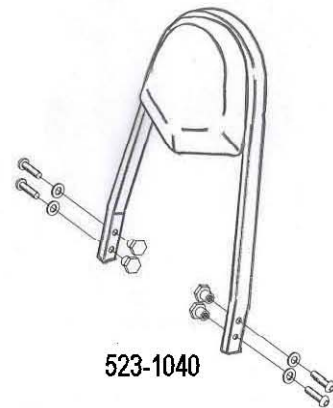

**HIGHWAY HAWK**

*passion for chrome*

**Sissybar**

**Suzuki M800 '10-up**

Art.no. 523-1040A

**Components**

1	Side brackets	2x
2	Bolt M8 x 80	2x
3	Bolt M8 x 60	2x
4	Washer M8	4x
5	Spacer Ø16 x 8	4x

Mode for Suzuki M800 '10-up

This accessory should be mounted by a professional mechanic only.  
MotoLux International B.V. / Highway Hawk can not be held responsible for improper installation.

© Moto-Lux Specialties B.V.  
Barneveld - The Netherlands