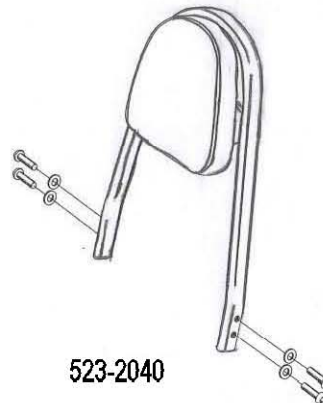

**HIGHWAY HAWK**

*passion for chrome*

**Sissybar**

**Suzuki M800 '10-up**

Art.no. 523-1040A

**Components**

1	Side brackets	2x
2	Bolt M8 x 80	2x
3	Bolt M8 x 60	2x
4	Washer M8	4x
5	Spacer Ø16 x 8	4x

Mode for Suzuki M800 '10-up

This accessory should be mounted by a professional mechanic only.  
MotoLux International B.V. / Highway Hawk can not be held responsible for improper installation.

© Moto-Lux Specialties B.V.  
Barneveld - The Netherlands