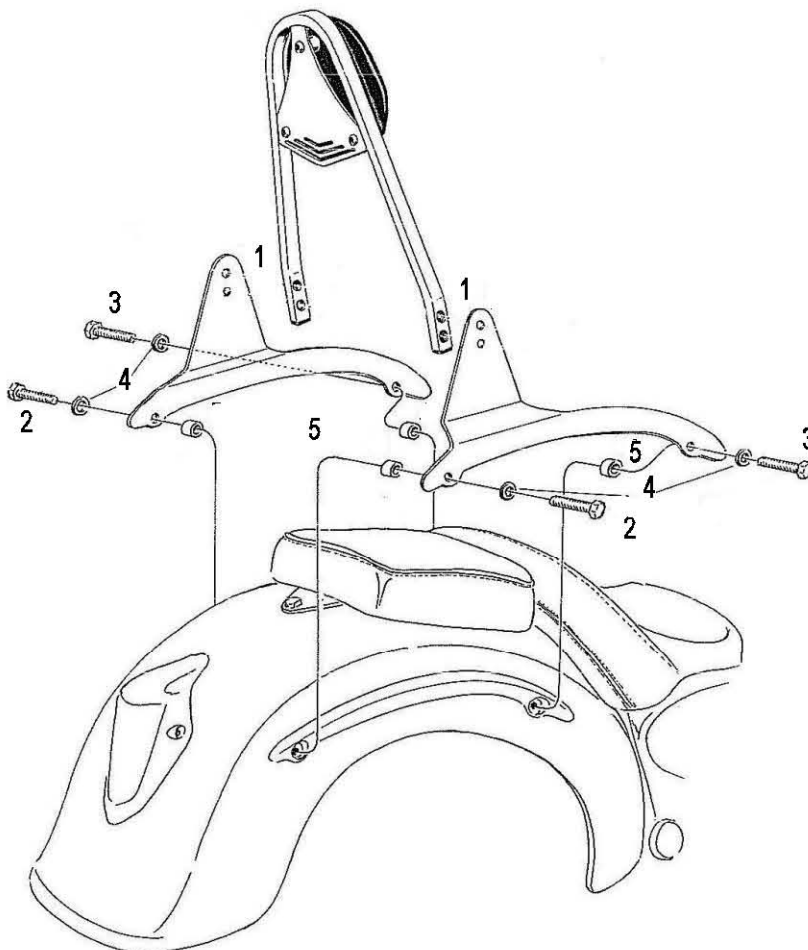

**HIGHWAY HAWK**

*passion for chrome*

**Sissybar**

**Suzuki M800 '10-up**

Art.no. 523-1040A

**Components**

1	Side brackets	2x
2	Bolt M8 x 80	2x
3	Bolt M8 x 60	2x
4	Washer M8	4x
5	Spacer Ø16 x 8	4x

Mode for Suzuki M800 '10-up

This accessory should be mounted by a professional mechanic only.  
MotoLux International B.V. / Highway Hawk can not be held responsible for improper installation.

© Moto-Lux Specialties B.V.  
Barneveld - The Netherlands