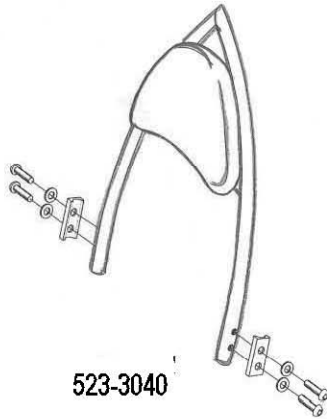

**HIGHWAY HAWK**

*passion for chrome*

**Sissybar**

**Suzuki M800 '10-up**

Art.no. 523-1040A

**Components**

1	Side brackets	2x
2	Bolt M8 x 80	2x
3	Bolt M8 x 60	2x
4	Washer M8	4x
5	Spacer Ø16 x 8	4x

Mode for Suzuki M800 '10-up

This accessory should be mounted by a professional mechanic only.  
MotoLux International B.V. / Highway Hawk can not be held responsible for improper installation.

© Moto-Lux Specialties B.V.  
Barneveld - The Netherlands