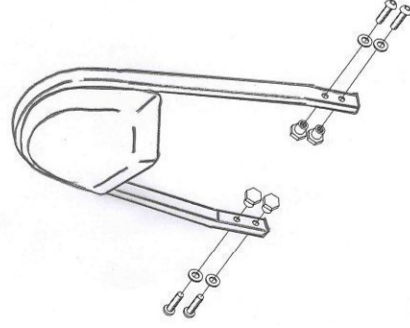

HIGHWAY HAWK

passion for chrome

**Sissybar for:
Suzuki C1500T/BT
523-1037 A/AB**

Arch

Tube

Wide

Components

1	Sissybar bracket	2
2	Bush Ø18 x 4mm	4
3	Bush Ø18 x 10mm	2
4	Bush Ø18 x 12mm	2

This accessory should be mounted by a professional mechanic only.
MotoLux International B.V. / Highway Hawk can not be held responsible for improper installation.

© Moto-Lux Specialties B.V.
Barneveld - The Netherlands