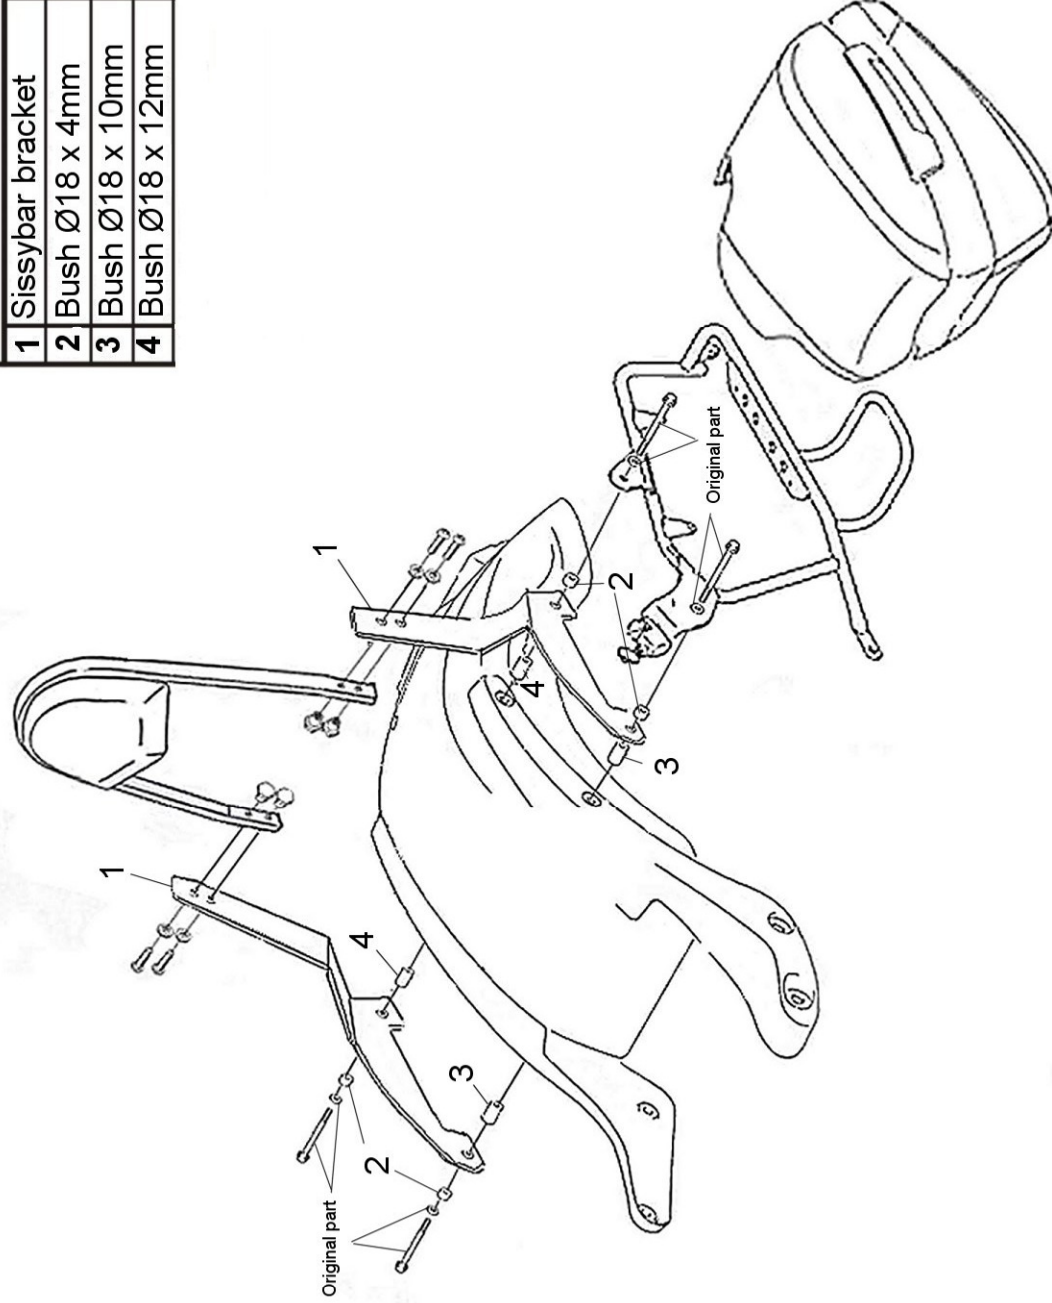

HIGHWAY HAWK

passion for chrome

**Sissybar for:
Suzuki C1500T/BT
523-1037 A/AB**

Arch

Tube

Wide

Components

1	Sissybar bracket	2
2	Bush Ø18 x 4mm	4
3	Bush Ø18 x 10mm	2
4	Bush Ø18 x 12mm	2