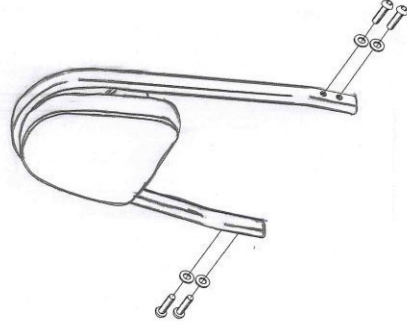

HIGHWAY HAWK

passion for chrome

**Sissybar for:
Suzuki C1500T/BT
523-1037 A/AB**

Arch

Tube

Wide

Components

1	Sissybar bracket	2
2	Bush Ø18 x 4mm	4
3	Bush Ø18 x 10mm	2
4	Bush Ø18 x 12mm	2

This accessory should be mounted by a professional mechanic only.
MotoLux International B.V. / Highway Hawk can not be held responsible for improper installation.

© Moto-Lux Specialties B.V.
Barneveld - The Netherlands