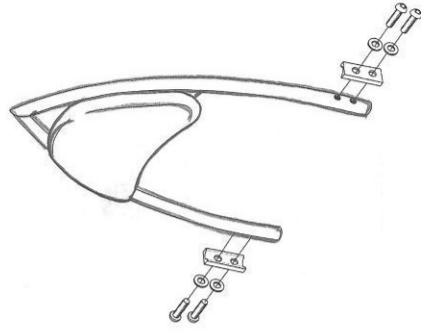

HIGHWAY HAWK

passion for chrome

**Sissybar for:
Suzuki C1500T/BT
523-1037 A/AB**

Arch

Tube

Wide

Components

1	Sissybar bracket	2
2	Bush Ø18 x 4mm	4
3	Bush Ø18 x 10mm	2
4	Bush Ø18 x 12mm	2

This accessory should be mounted by a professional mechanic only.
MotoLux International B.V. / Highway Hawk can not be held responsible for improper installation.

© Moto-Lux Specialties B.V.
Barneveld - The Netherlands