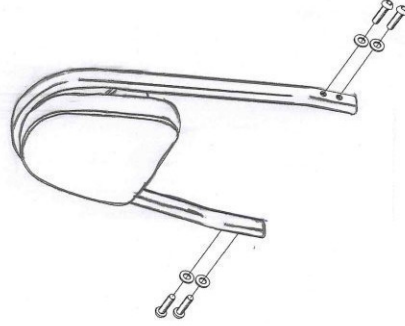

HIGHWAY HAWK

passion for chrome

**Sissybar for:
Suzuki C1500T/BT
523-1037 A/AB**

Arch

Tube

Wide

Components

1	Sissybar bracket	2
2	Bush Ø18 x 4mm	4
3	Bush Ø18 x 10mm	2
4	Bush Ø18 x 12mm	2

This accessory should be mounted by a professional mechanic only.
MotoLux International B.V. / Highway Hawk can not be held responsible for improper installation.

© Moto-Lux Specialties B.V.
Barneveld - The Netherlands