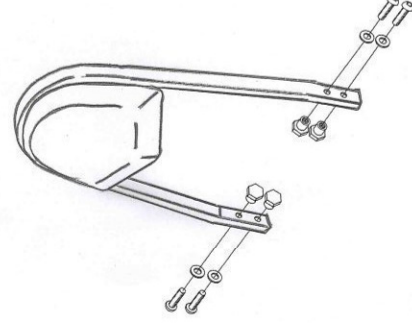

HIGHWAY HAWK

passion for chrome

**Sissybar for:
Suzuki C1500T/BT
523-1037 A/AB**

Arch

Tube

Wide

Components

1	Sissybar bracket	2
2	Bush Ø18 x 4mm	4
3	Bush Ø18 x 10mm	2
4	Bush Ø18 x 12mm	2

This accessory should be mounted by a professional mechanic only.
MotoLux International B.V. / Highway Hawk can not be held responsible for improper installation.

© Moto-Lux Specialties B.V.
Barneveld - The Netherlands