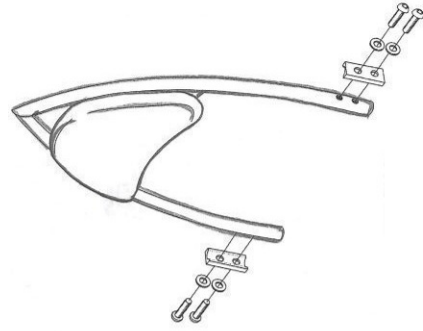

HIGHWAY HAWK

passion for chrome

**Sissybar for:
Suzuki C1500T/BT
523-1037 A/AB**

Arch

Tube

Wide

Components

1	Sissybar bracket	2
2	Bush Ø18 x 4mm	4
3	Bush Ø18 x 10mm	2
4	Bush Ø18 x 12mm	2

This accessory should be mounted by a professional mechanic only.
MotoLux International B.V. / Highway Hawk can not be held responsible for improper installation.

© Moto-Lux Specialties B.V.
Barneveld - The Netherlands