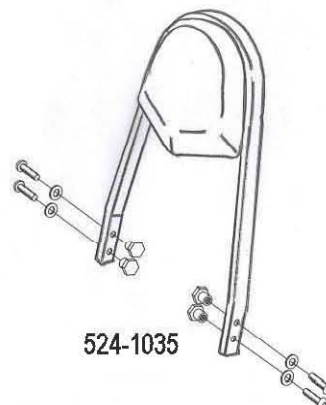

## Sissybar

### Kawasaki VN 1500 Classic

Art.no. 524-1035A

### Components

1	Side brackets	2x
2	Spacer Ø16 x 5	4x

Use original part

Use original part

This accessory should be mounted by a professional mechanic only.  
MotoLux International B.V. / Highway Hawk can not be held responsible for improper installation.