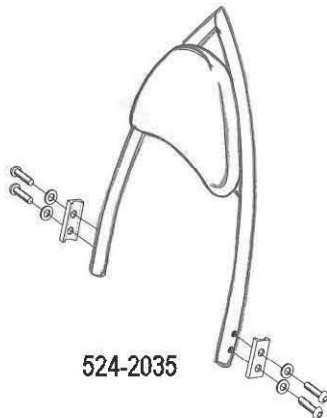

## Sissybar

### Kawasaki VN 1500 Classic

Art.no. 524-1035A

### Components

1	Side brackets	2x
2	Spacer Ø16 x 5	4x

Use original part

Use original part

This accessory should be mounted by a professional mechanic only.  
MotoLux International B.V. / Highway Hawk can not be held responsible for improper installation.