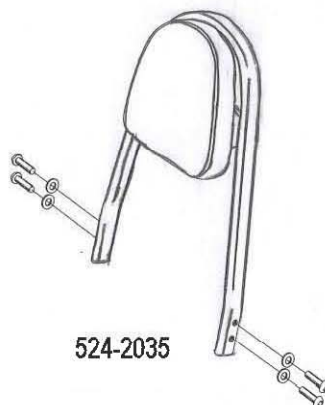

### Components

1	Side brackets	2x
2	Spacer Ø16 x 5	4x

Use original part

Use original part

This accessory should be mounted by a professional mechanic only.  
MotoLux International B.V. / Highway Hawk can not be held responsible for improper installation.