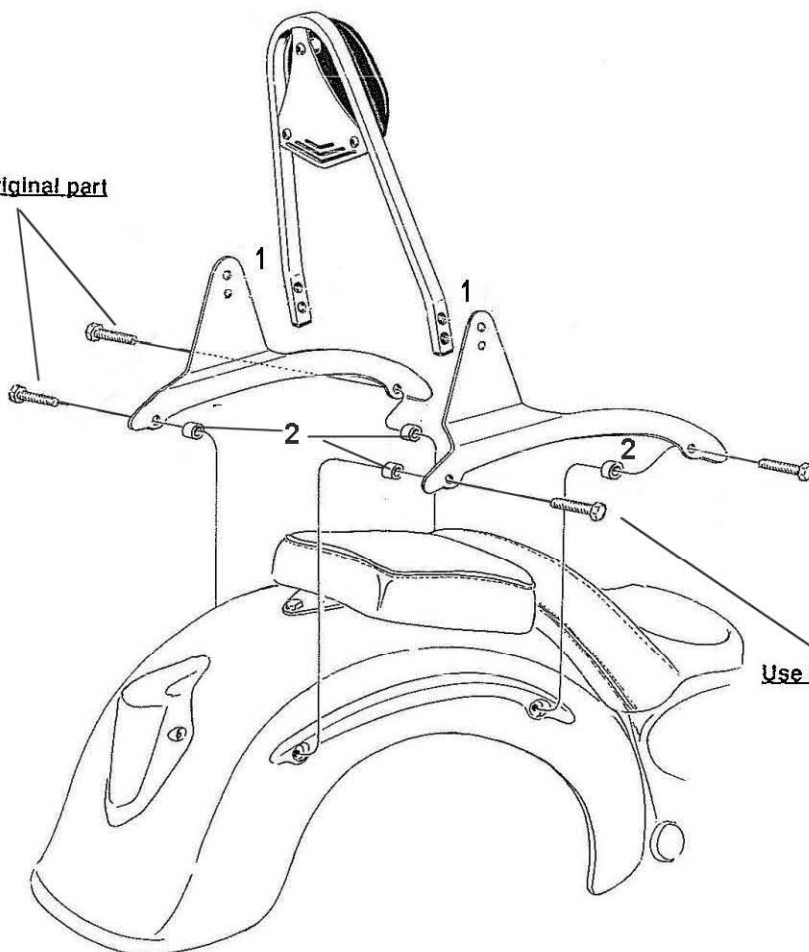

### Components

1	Side brackets	2x
2	Spacer Ø16 x 5	4x

Use original part

Use original part

This accessory should be mounted by a professional mechanic only.  
MotoLux International B.V. / Highway Hawk can not be held responsible for improper installation.