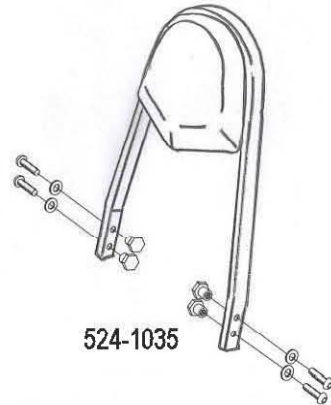

**HIGHWAY HAWK**

*passion for chrome*

**Sissybar**

**Kawasaki VN 1500 Classic**

Art.no. 524-1035A

524-2035

524-2035

524-1035

**Components**

1	Side brackets	2x
2	Spacer Ø16 x 5	4x

Use original part

Model for Kawasaki VN 1500 Classic

This accessory should be mounted by a professional mechanic only.  
MotoLux International B.V. / Highway Hawk can not be held responsible for improper installation.