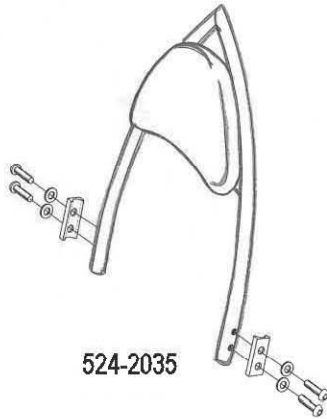

**HIGHWAY HAWK**

*passion for chrome*

**Sissybar**

**Kawasaki VN 1500 Classic**

Art.no. 524-1035A

524-2035

524-2035

524-1035

**Components**

1	Side brackets	2x
2	Spacer Ø16 x 5	4x

Use original part

Model for Kawasaki VN 1500 Classic

This accessory should be mounted by a professional mechanic only.  
MotoLux International B.V. / Highway Hawk can not be held responsible for improper installation.