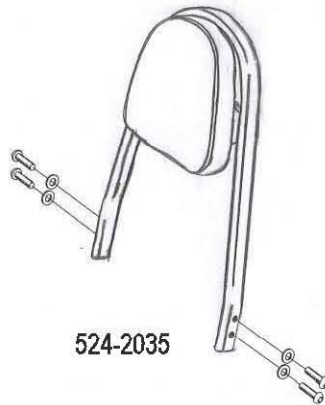

**HIGHWAY HAWK**

*passion for chrome*

**Sissybar**

**Kawasaki VN 1500 Classic**

Art.no. 524-1035A

524-2035

524-2035

524-1035

**Components**

1	Side brackets	2x
2	Spacer Ø16 x 5	4x

Use original part

Model for Kawasaki VN 1500 Classic

This accessory should be mounted by a professional mechanic only.  
MotoLux International B.V. / Highway Hawk can not be held responsible for improper installation.