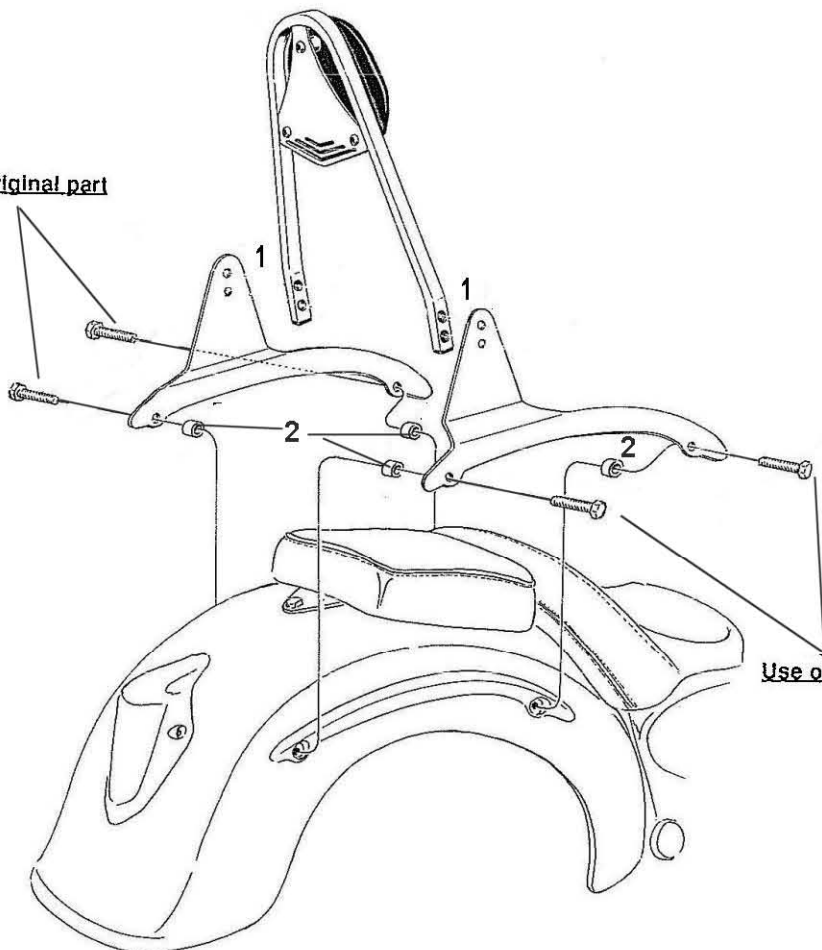

**HIGHWAY HAWK**

*passion for chrome*

**Sissybar**

**Kawasaki VN 1500 Classic**

Art.no. 524-1035A

524-2035

524-2035

524-1035

**Components**

1	Side brackets	2x
2	Spacer Ø16 x 5	4x

Use original part

Model for Kawasaki VN 1500 Classic

This accessory should be mounted by a professional mechanic only.  
MotoLux International B.V. / Highway Hawk can not be held responsible for improper installation.