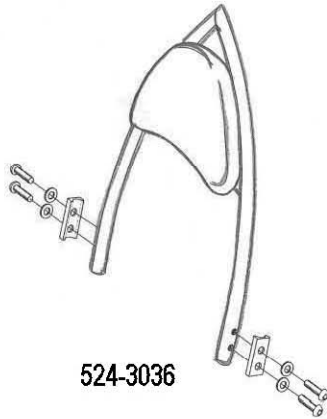

**HIGHWAY HAWK**  
*passion for chrome*

**Sissybar**

**Kawasaki VN1600 Classic**

Art.no. 524-1036A

**Components**

1	Side brackets	2x
2	Bolt M8 x 85	2x
3	Bolt M8 x 45	2x
4	Washer M8	4x
5	Spacer Ø 16 x 5	2x
6	Spacer Ø 16 x 20	2x

Model for kawasaki VN1600 Classic

This accessory should be mounted by a professional mechanic only.  
 MotoLux International B.V. / Highway Hawk can not be held responsible for improper installation.

© Moto-Lux Specialties B.V.  
 Barneveld - The Netherlands