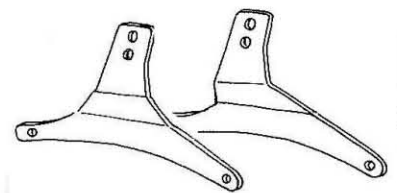

**HIGHWAY HAWK**  
*passion for chrome*

**Sissybar**

**Kawasaki VN1600 Classic**

Art.no. 524-1036A

**Components**

1	Side brackets	2x
2	Bolt M8 x 85	2x
3	Bolt M8 x 45	2x
4	Washer M8	4x
5	Spacer Ø 16 x 5	2x
6	Spacer Ø 16 x 20	2x

Model for kawasaki VN1600 Classic

This accessory should be mounted by a professional mechanic only.  
 MotoLux International B.V. / Highway Hawk can not be held responsible for improper installation.

© Moto-Lux Specialties B.V.  
 Barneveld - The Netherlands