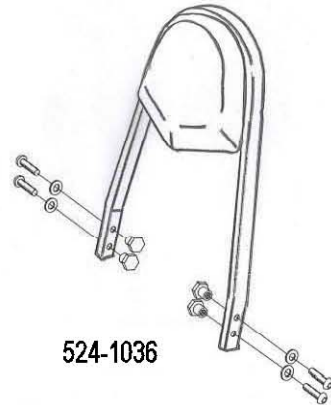

**HIGHWAY HAWK**  
*passion for chrome*

**Sissybar**

**Kawasaki VN1600 Classic**

Art.no. 524-1036A

**Components**

1	Side brackets	2x
2	Bolt M8 x 85	2x
3	Bolt M8 x 45	2x
4	Washer M8	4x
5	Spacer Ø 16 x 5	2x
6	Spacer Ø 16 x 20	2x

Model for kawasaki VN1600 Classic

This accessory should be mounted by a professional mechanic only.  
 MotoLux International B.V. / Highway Hawk can not be held responsible for improper installation.

© Moto-Lux Specialties B.V.  
 Barneveld - The Netherlands