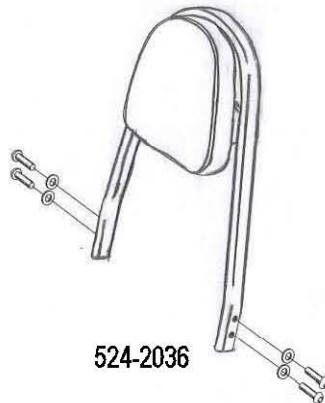

**HIGHWAY HAWK**  
*passion for chrome*

**Sissybar**

**Kawasaki VN1600 Classic**

Art.no. 524-1036A

**Components**

1	Side brackets	2x
2	Bolt M8 x 85	2x
3	Bolt M8 x 45	2x
4	Washer M8	4x
5	Spacer Ø 16 x 5	2x
6	Spacer Ø 16 x 20	2x

Model for kawasaki VN1600 Classic

This accessory should be mounted by a professional mechanic only.  
 MotoLux International B.V. / Highway Hawk can not be held responsible for improper installation.

© Moto-Lux Specialties B.V.  
 Barneveld - The Netherlands