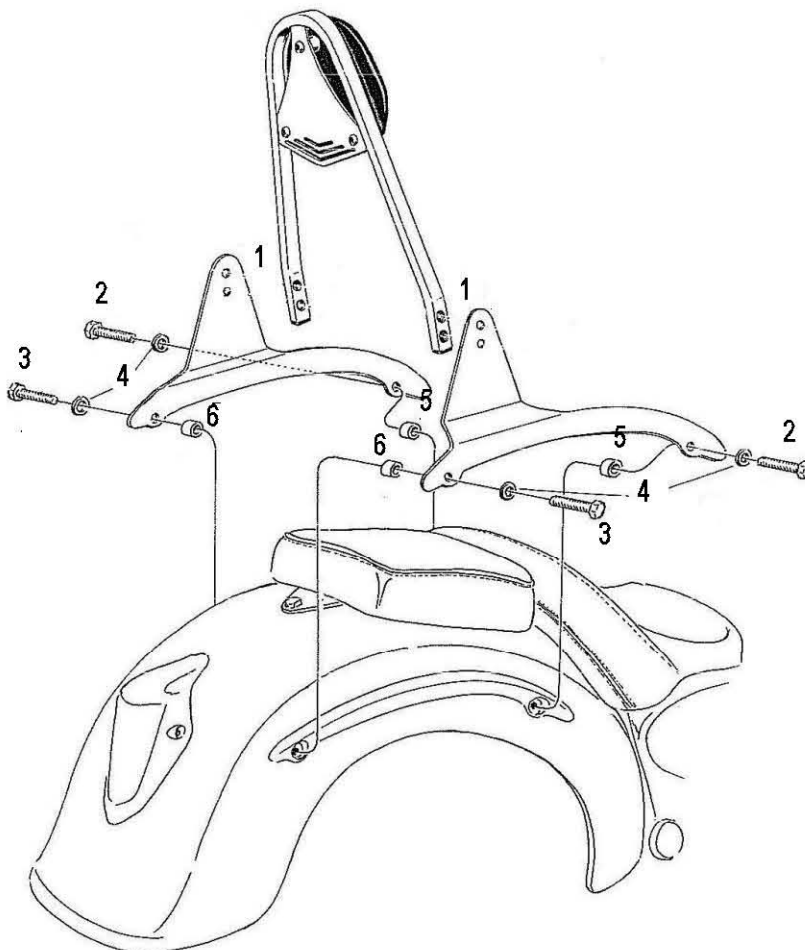

**HIGHWAY HAWK**  
*passion for chrome*

**Sissybar**

**Kawasaki VN1600 Classic**

Art.no. 524-1036A

**Components**

1	Side brackets	2x
2	Bolt M8 x 85	2x
3	Bolt M8 x 45	2x
4	Washer M8	4x
5	Spacer Ø 16 x 5	2x
6	Spacer Ø 16 x 20	2x

Model for kawasaki VN1600 Classic

This accessory should be mounted by a professional mechanic only.  
 MotoLux International B.V. / Highway Hawk can not be held responsible for improper installation.

© Moto-Lux Specialties B.V.  
 Barneveld - The Netherlands