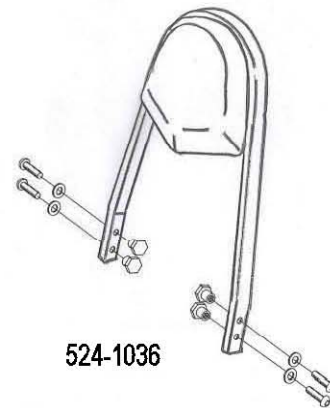

HIGHWAY HAWK
passion for chrome

Sissybar

Kawasaki VN1600 Classic

Art.no. 524-1036A

Components

1	Side brackets	2x
2	Bolt M8 x 85	2x
3	Bolt M8 x 45	2x
4	Washer M8	4x
5	Spacer Ø 16 x 5	2x
6	Spacer Ø 16 x 20	2x

Model for kawasaki VN1600 Classic

This accessory should be mounted by a professional mechanic only.
 MotoLux International B.V. / Highway Hawk can not be held responsible for improper installation.

© Moto-Lux Specialties B.V.
 Barneveld - The Netherlands