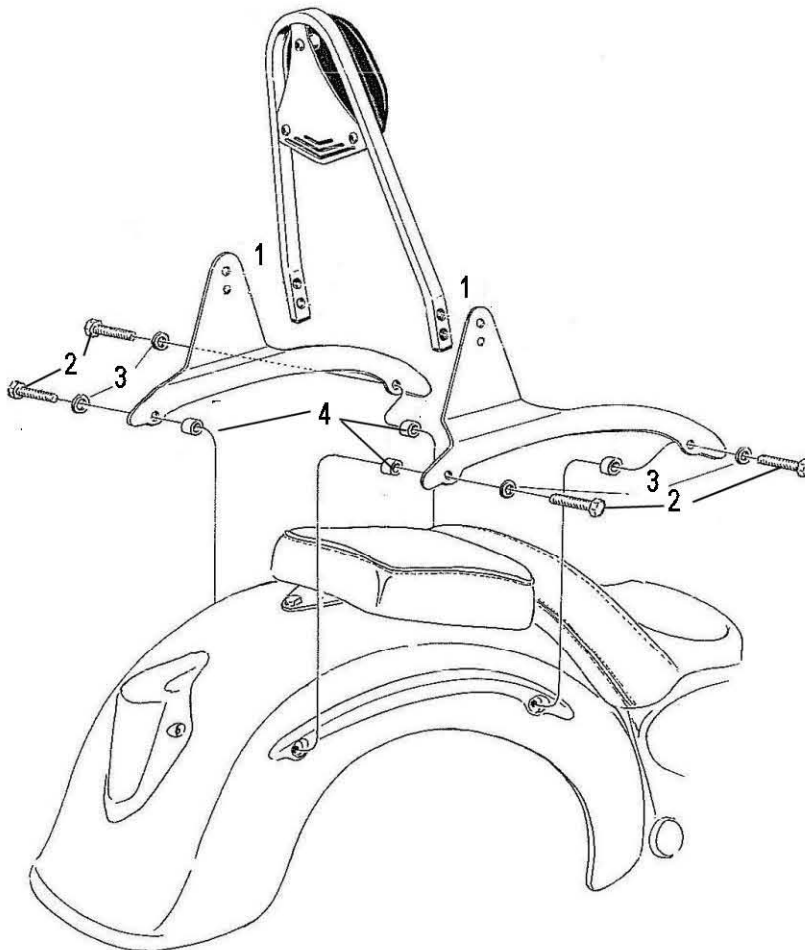

HIGHWAY HAWK

passion for chrome

Sissybar

Kawasaki VN2000

Art.no. 524-1038A

Components

1	Side brackets	2x
2	Bolt M8 x 45	4x
3	Washer M8	4x
4	Spacer Ø16 x 6	4x

Model for Kawasaki VN2000

This accessory should be mounted by a professional mechanic only.
MotoLux International B.V. / Highway Hawk can not be held responsible for improper installation.

© Moto-Lux Specialties B.V.
Barneveld - The Netherlands