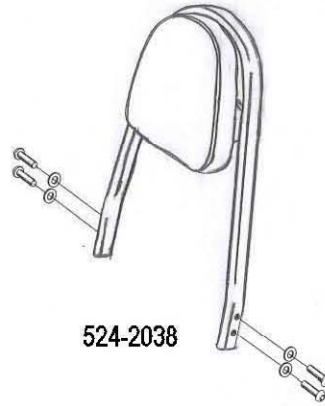

HIGHWAY HAWK

passion for chrome

Sissybar

Kawasaki VN2000

Art.no. 524-1038A

Components

1	Side brackets	2x
2	Bolt M8 x 45	4x
3	Washer M8	4x
4	Spacer Ø16 x 6	4x

Model for Kawasaki VN2000

This accessory should be mounted by a professional mechanic only.
MotoLux International B.V. / Highway Hawk can not be held responsible for improper installation.

© Moto-Lux Specialties B.V.
Barneveld - The Netherlands