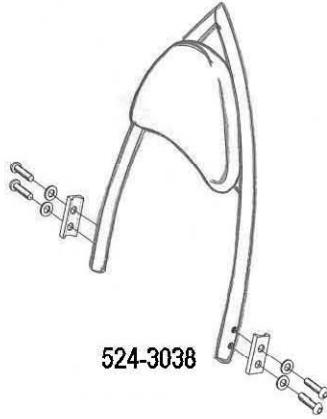

HIGHWAY HAWK

passion for chrome

Sissybar

Kawasaki VN2000

Art.no. 524-1038A

Components

1	Side brackets	2x
2	Bolt M8 x 45	4x
3	Washer M8	4x
4	Spacer Ø16 x 6	4x

Model for Kawasaki VN2000

This accessory should be mounted by a professional mechanic only.
MotoLux International B.V. / Highway Hawk can not be held responsible for improper installation.

© Moto-Lux Specialties B.V.
Barneveld - The Netherlands