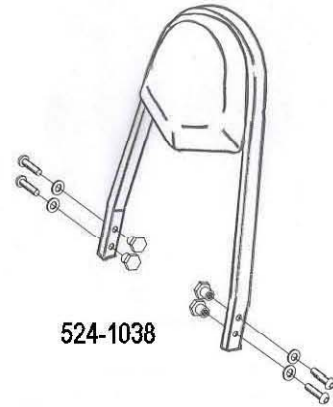

HIGHWAY HAWK

passion for chrome

Sissybar

Kawasaki VN2000

Art.no. 524-1038A

Components

1	Side brackets	2x
2	Bolt M8 x 45	4x
3	Washer M8	4x
4	Spacer Ø16 x 6	4x

Model for Kawasaki VN2000

This accessory should be mounted by a professional mechanic only.
MotoLux International B.V. / Highway Hawk can not be held responsible for improper installation.

© Moto-Lux Specialties B.V.
Barneveld - The Netherlands