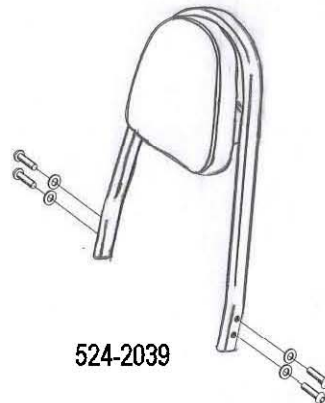

HIGHWAY HAWK

passion for chrome

Sissybar

Kawasaki VN 900

Art.no. 524-1039A

Components

1	Side brackets	2x
2	Bolt M8 x 35	2x
3	Bolt M8 x 30	2x
4	Washer M8	4x
5	Spacer Ø16 x 14	4x

Model for Kawasaki VN 900

This accessory should be mounted by a professional mechanic only.
MotoLux International B.V. / Highway Hawk can not be held responsible for improper installation.

© Moto-Lux Specialties B.V.
Barneveld - The Netherlands