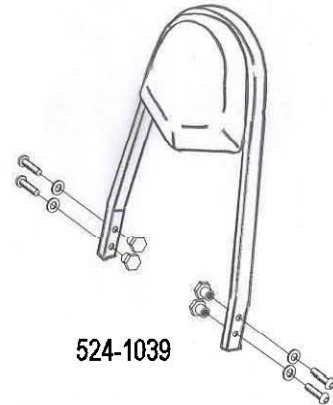

HIGHWAY HAWK

passion for chrome

Sissybar

Kawasaki VN 900

Art.no. 524-1039A

Components

1	Side brackets	2x
2	Bolt M8 x 35	2x
3	Bolt M8 x 30	2x
4	Washer M8	4x
5	Spacer Ø16 x 14	4x

Model for Kawasaki VN 900

This accessory should be mounted by a professional mechanic only.
MotoLux International B.V. / Highway Hawk can not be held responsible for improper installation.

© Moto-Lux Specialties B.V.
Barneveld - The Netherlands