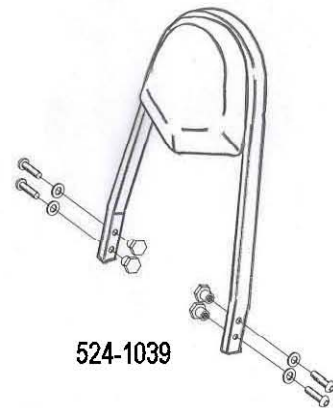

HIGHWAY HAWK

passion for chrome

Sissybar

Kawasaki VN 900

Art.no. 524-1039A

Components

1	Side brackets	2x
2	Bolt M8 x 35	2x
3	Bolt M8 x 30	2x
4	Washer M8	4x
5	Spacer Ø16 x 14	4x

Model for Kawasaki VN 900

This accessory should be mounted by a professional mechanic only.
MotoLux International B.V. / Highway Hawk can not be held responsible for improper installation.

© Moto-Lux Specialties B.V.
Barneveld - The Netherlands