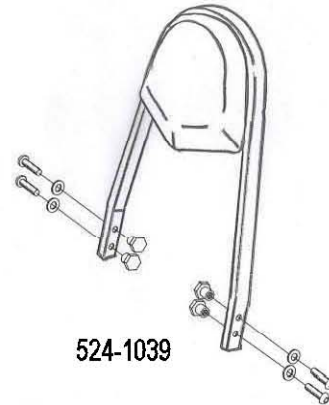

HIGHWAY HAWK

passion for chrome

Sissybar

Kawasaki VN 900

Art.no. 524-1039A

Components

1	Side brackets	2x
2	Bolt M8 x 35	2x
3	Bolt M8 x 30	2x
4	Washer M8	4x
5	Spacer Ø16 x 14	4x

Model for Kawasaki VN 900

This accessory should be mounted by a professional mechanic only.
MotoLux International B.V. / Highway Hawk can not be held responsible for improper installation.

© Moto-Lux Specialties B.V.
Barneveld - The Netherlands