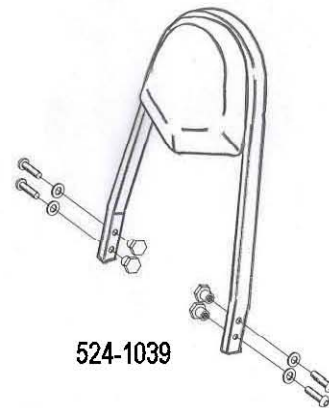

HIGHWAY HAWK

passion for chrome

Sissybar

Kawasaki VN 900

Art.no. 524-1039A

Components

1	Side brackets	2x
2	Bolt M8 x 35	2x
3	Bolt M8 x 30	2x
4	Washer M8	4x
5	Spacer Ø16 x 14	4x

Model for Kawasaki VN 900

This accessory should be mounted by a professional mechanic only.
MotoLux International B.V. / Highway Hawk can not be held responsible for improper installation.

© Moto-Lux Specialties B.V.
Barneveld - The Netherlands