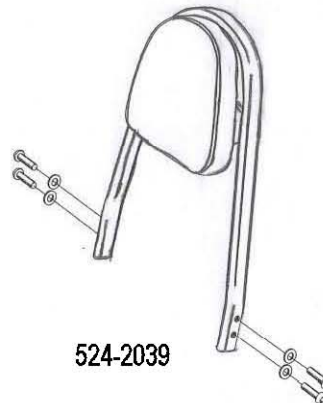

HIGHWAY HAWK

passion for chrome

Sissybar

Kawasaki VN 900

Art.no. 524-1039A

Components

1	Side brackets	2x
2	Bolt M8 x 35	2x
3	Bolt M8 x 30	2x
4	Washer M8	4x
5	Spacer Ø16 x 14	4x

Model for Kawasaki VN 900

This accessory should be mounted by a professional mechanic only.
MotoLux International B.V. / Highway Hawk can not be held responsible for improper installation.

© Moto-Lux Specialties B.V.
Barneveld - The Netherlands