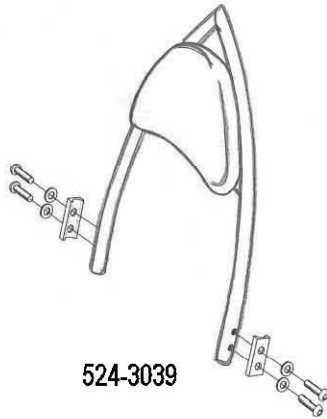

HIGHWAY HAWK

passion for chrome

Sissybar

Kawasaki VN 900

Art.no. 524-1039A

Components

1	Side brackets	2x
2	Bolt M8 x 35	2x
3	Bolt M8 x 30	2x
4	Washer M8	4x
5	Spacer Ø16 x 14	4x

Model for Kawasaki VN 900

This accessory should be mounted by a professional mechanic only.
MotoLux International B.V. / Highway Hawk can not be held responsible for improper installation.

© Moto-Lux Specialties B.V.
Barneveld - The Netherlands