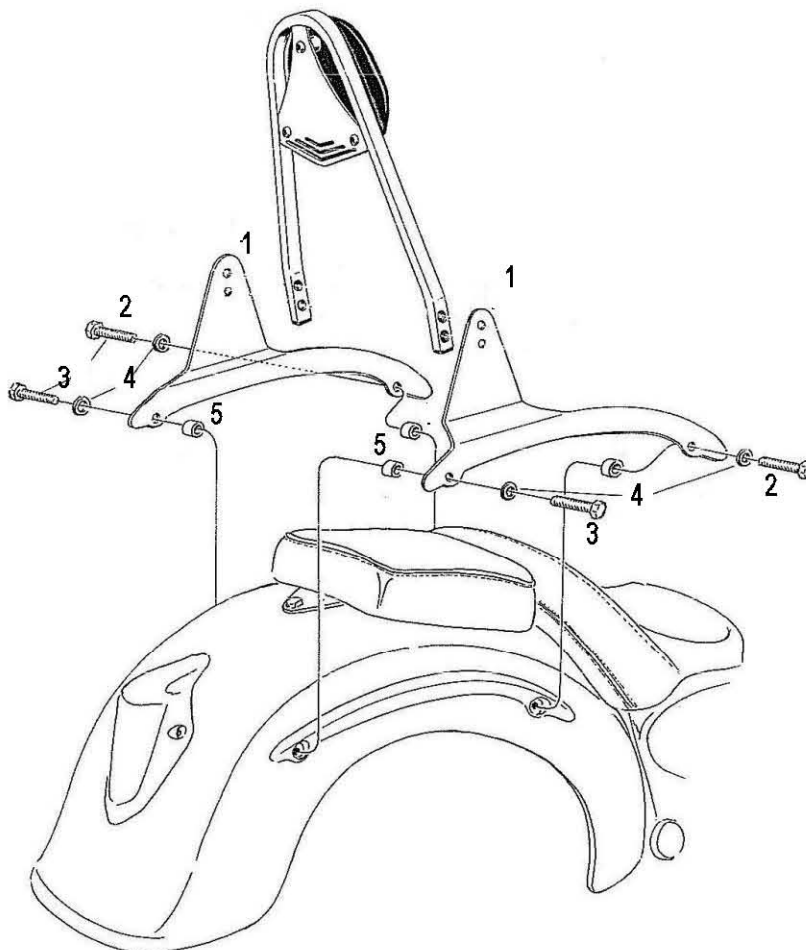

HIGHWAY HAWK

passion for chrome

Sissybar

Kawasaki VN 900

Art.no. 524-1039A

Components

1	Side brackets	2x
2	Bolt M8 x 35	2x
3	Bolt M8 x 30	2x
4	Washer M8	4x
5	Spacer Ø16 x 14	4x

Model for Kawasaki VN 900

This accessory should be mounted by a professional mechanic only.
MotoLux International B.V. / Highway Hawk can not be held responsible for improper installation.

© Moto-Lux Specialties B.V.
Barneveld - The Netherlands