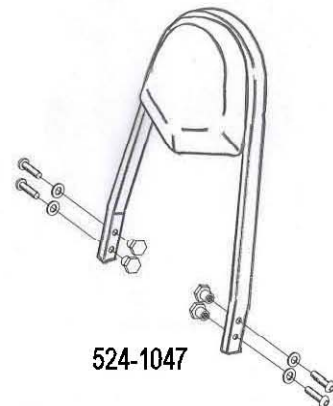

HIGHWAY HAWK
passion for chrome

Sissybar

Kawasaki VN 1500/1600 Mean streak

Art.no. 524-1047A

Components

1	Side brackets	2x
2	Bolt M6 x 40	2x
3	Bolt M6 x 25	2x
4	Nylon washer M6	4x
5	Spacer Ø14.5 x 7.5	4x
6	Washer M6	4x

Model for Kawasaki VN 1500/1600 Mean streak

This accessory should be mounted by a professional mechanic only.
 MotoLux International B.V. / Highway Hawk can not be held responsible for improper installation.