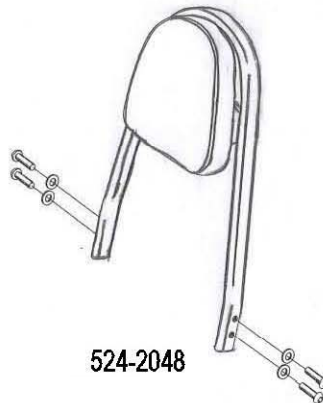

HIGHWAY HAWK

passion for chrome

Sissybar

Kawasaki VN 1700

Art.no. 524-1048A

Components

1	Side brackets	2x
2	Bolt M8 x 45	2x
3	Bolt M8 x 40	2x
4	Washer M8	4x
5	Spacer Ø18 x 12	2x
6	Spacer Ø18 x 8	2x

Model for Kawasaki VN 1700

This accessory should be mounted by a professional mechanic only.
MotoLux International B.V. / Highway Hawk can not be held responsible for improper installation.

© Moto-Lux Specialties B.V.
Barneveld - The Netherlands