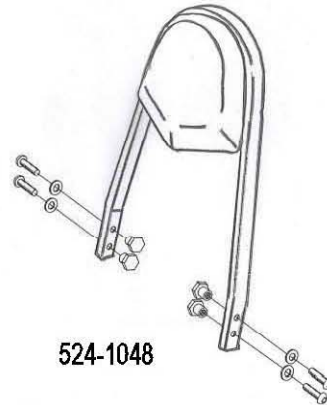

HIGHWAY HAWK

passion for chrome

Sissybar

Kawasaki VN 1700

Art.no. 524-1048A

Components

1	Side brackets	2x
2	Bolt M8 x 45	2x
3	Bolt M8 x 40	2x
4	Washer M8	4x
5	Spacer Ø18 x 12	2x
6	Spacer Ø18 x 8	2x

Model for Kawasaki VN 1700

This accessory should be mounted by a professional mechanic only.
MotoLux International B.V. / Highway Hawk can not be held responsible for improper installation.

© Moto-Lux Specialties B.V.
Barneveld - The Netherlands