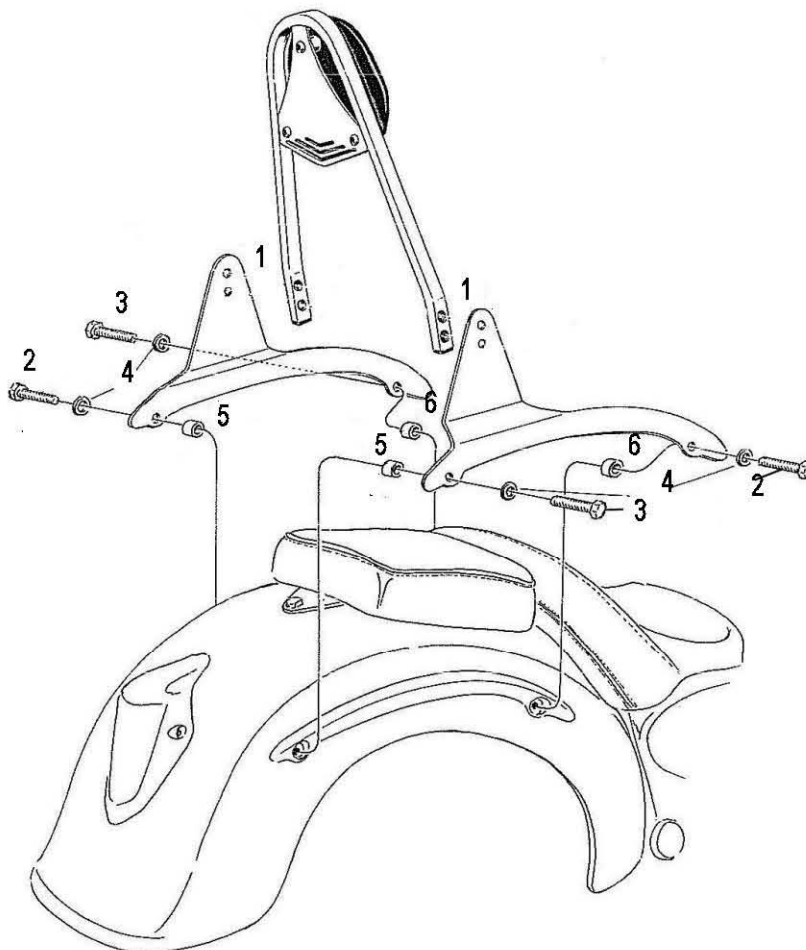

HIGHWAY HAWK

passion for chrome

Sissybar

Kawasaki VN 1700

Art.no. 524-1048A

Components

1	Side brackets	2x
2	Bolt M8 x 45	2x
3	Bolt M8 x 40	2x
4	Washer M8	4x
5	Spacer Ø18 x 12	2x
6	Spacer Ø18 x 8	2x

Model for Kawasaki VN 1700

This accessory should be mounted by a professional mechanic only.
MotoLux International B.V. / Highway Hawk can not be held responsible for improper installation.

© Moto-Lux Specialties B.V.
Barneveld - The Netherlands