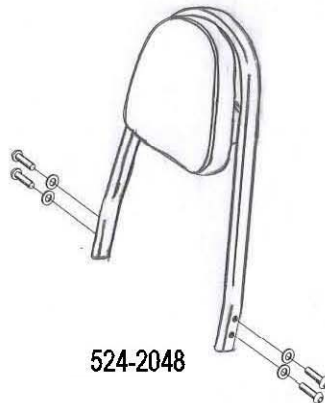

HIGHWAY HAWK

passion for chrome

Sissybar

Kawasaki VN 1700

Art.no. 524-1048A

Components

1	Side brackets	2x
2	Bolt M8 x 45	2x
3	Bolt M8 x 40	2x
4	Washer M8	4x
5	Spacer Ø18 x 12	2x
6	Spacer Ø18 x 8	2x

Model for Kawasaki VN 1700

This accessory should be mounted by a professional mechanic only.
MotoLux International B.V. / Highway Hawk can not be held responsible for improper installation.

© Moto-Lux Specialties B.V.
Barneveld - The Netherlands