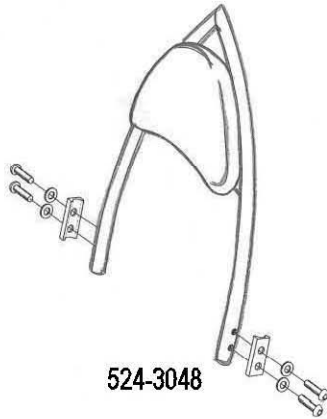

HIGHWAY HAWK

passion for chrome

Sissybar

Kawasaki VN 1700

Art.no. 524-1048A

Components

1	Side brackets	2x
2	Bolt M8 x 45	2x
3	Bolt M8 x 40	2x
4	Washer M8	4x
5	Spacer Ø18 x 12	2x
6	Spacer Ø18 x 8	2x

Model for Kawasaki VN 1700

This accessory should be mounted by a professional mechanic only.
MotoLux International B.V. / Highway Hawk can not be held responsible for improper installation.

© Moto-Lux Specialties B.V.
Barneveld - The Netherlands