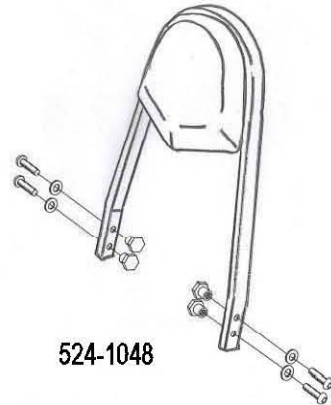

HIGHWAY HAWK

passion for chrome

Sissybar

Kawasaki VN 1700

Art.no. 524-1048A

Components

1	Side brackets	2x
2	Bolt M8 x 45	2x
3	Bolt M8 x 40	2x
4	Washer M8	4x
5	Spacer Ø18 x 12	2x
6	Spacer Ø18 x 8	2x

Model for Kawasaki VN 1700

This accessory should be mounted by a professional mechanic only.
MotoLux International B.V. / Highway Hawk can not be held responsible for improper installation.

© Moto-Lux Specialties B.V.
Barneveld - The Netherlands