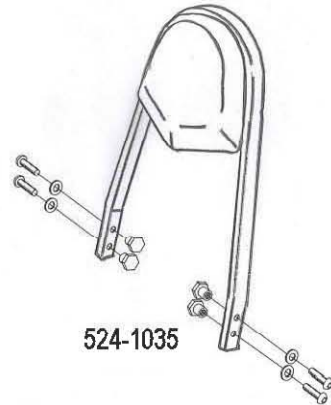

HIGHWAY HAWK

passion for chrome

Sissybar

Kawasaki VN 1500 Classic

Art.no. 524-1035A

Components

1	Side brackets	2x
2	Spacer Ø16 x 5	4x

Use original part

Model for Kawasaki VN 1500 Classic

Use original part

This accessory should be mounted by a professional mechanic only.
MotoLux International B.V. / Highway Hawk can not be held responsible for improper installation.