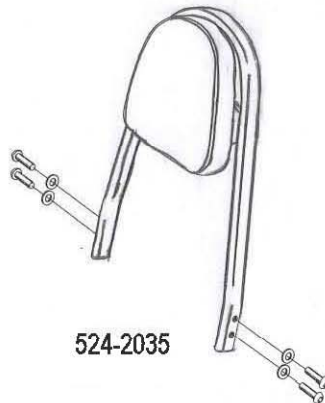

HIGHWAY HAWK

passion for chrome

Sissybar

Kawasaki VN 1500 Classic

Art.no. 524-1035A

Components

1	Side brackets	2x
2	Spacer Ø16 x 5	4x

Use original part

Model for Kawasaki VN 1500 Classic

Use original part

This accessory should be mounted by a professional mechanic only.
MotoLux International B.V. / Highway Hawk can not be held responsible for improper installation.