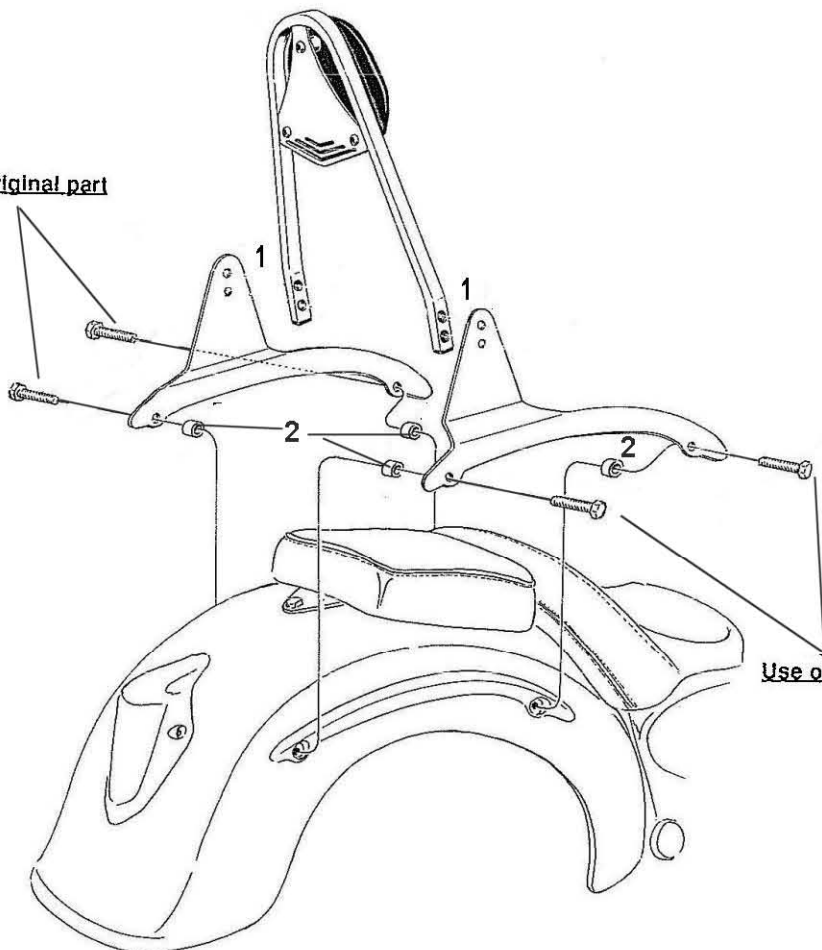

HIGHWAY HAWK

passion for chrome

Sissybar

Kawasaki VN 1500 Classic

Art.no. 524-1035A

Components

1	Side brackets	2x
2	Spacer Ø16 x 5	4x

Use original part