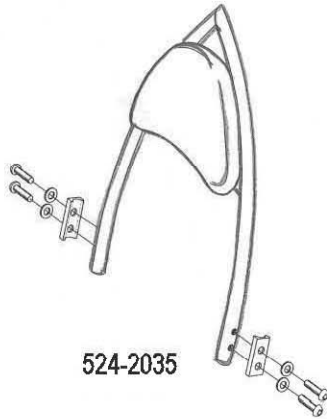

HIGHWAY HAWK

passion for chrome

Sissybar

Kawasaki VN 1500 Classic

Art.no. 524-1035A

Components

1	Side brackets	2x
2	Spacer Ø16 x 5	4x

Use original part

Model for Kawasaki VN 1500 Classic

Use original part

This accessory should be mounted by a professional mechanic only.
MotoLux International B.V. / Highway Hawk can not be held responsible for improper installation.