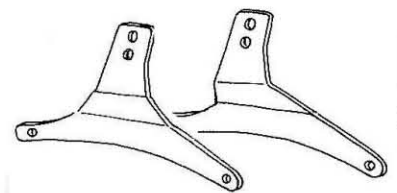

HIGHWAY HAWK
passion for chrome

Sissybar

Kawasaki VN1600 Classic

Art.no. 524-1036A

Components

1	Side brackets	2x
2	Bolt M8 x 85	2x
3	Bolt M8 x 45	2x
4	Washer M8	4x
5	Spacer Ø 16 x 5	2x
6	Spacer Ø 16 x 20	2x

Model for kawasaki VN1600 Classic

This accessory should be mounted by a professional mechanic only.
 MotoLux International B.V. / Highway Hawk can not be held responsible for improper installation.

© Moto-Lux Specialties B.V.
 Barneveld - The Netherlands