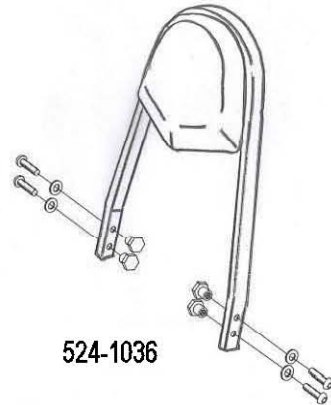

HIGHWAY HAWK
passion for chrome

Sissybar

Kawasaki VN1600 Classic

Art.no. 524-1036A

Components

1	Side brackets	2x
2	Bolt M8 x 85	2x
3	Bolt M8 x 45	2x
4	Washer M8	4x
5	Spacer Ø 16 x 5	2x
6	Spacer Ø 16 x 20	2x

Model for kawasaki VN1600 Classic

This accessory should be mounted by a professional mechanic only.
 MotoLux International B.V. / Highway Hawk can not be held responsible for improper installation.

© Moto-Lux Specialties B.V.
 Barneveld - The Netherlands