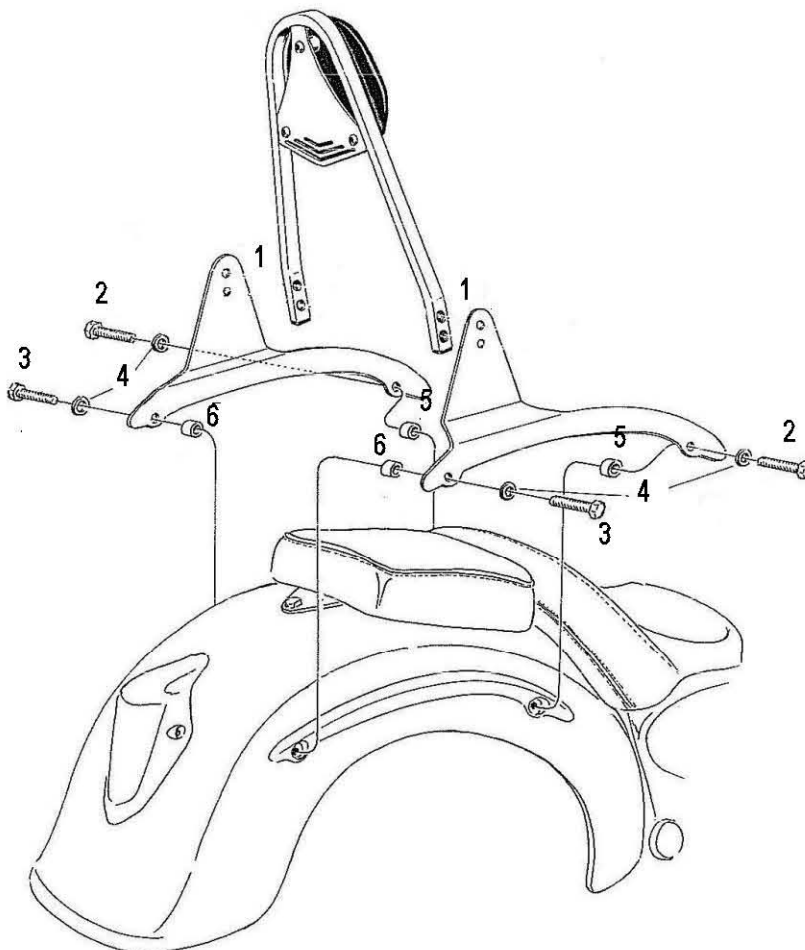

HIGHWAY HAWK
passion for chrome

Sissybar

Kawasaki VN1600 Classic

Art.no. 524-1036A

Components

1	Side brackets	2x
2	Bolt M8 x 85	2x
3	Bolt M8 x 45	2x
4	Washer M8	4x
5	Spacer Ø 16 x 5	2x
6	Spacer Ø 16 x 20	2x

Model for kawasaki VN1600 Classic

This accessory should be mounted by a professional mechanic only.
 MotoLux International B.V. / Highway Hawk can not be held responsible for improper installation.

© Moto-Lux Specialties B.V.
 Barneveld - The Netherlands