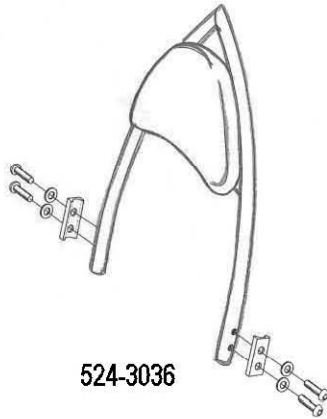

HIGHWAY HAWK
passion for chrome

Sissybar

Kawasaki VN1600 Classic

Art.no. 524-1036A

Components

1	Side brackets	2x
2	Bolt M8 x 85	2x
3	Bolt M8 x 45	2x
4	Washer M8	4x
5	Spacer Ø 16 x 5	2x
6	Spacer Ø 16 x 20	2x

Model for kawasaki VN1600 Classic

This accessory should be mounted by a professional mechanic only.
 MotoLux International B.V. / Highway Hawk can not be held responsible for improper installation.

© Moto-Lux Specialties B.V.
 Barneveld - The Netherlands