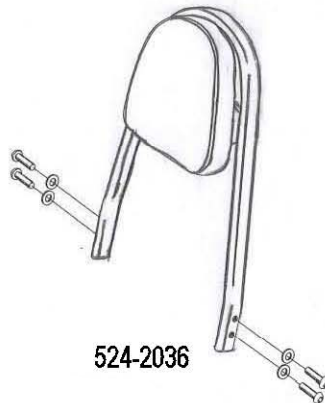

HIGHWAY HAWK
passion for chrome

Sissybar

Kawasaki VN1600 Classic

Art.no. 524-1036A

Components

1	Side brackets	2x
2	Bolt M8 x 85	2x
3	Bolt M8 x 45	2x
4	Washer M8	4x
5	Spacer Ø 16 x 5	2x
6	Spacer Ø 16 x 20	2x

Model for kawasaki VN1600 Classic

This accessory should be mounted by a professional mechanic only.
 MotoLux International B.V. / Highway Hawk can not be held responsible for improper installation.

© Moto-Lux Specialties B.V.
 Barneveld - The Netherlands