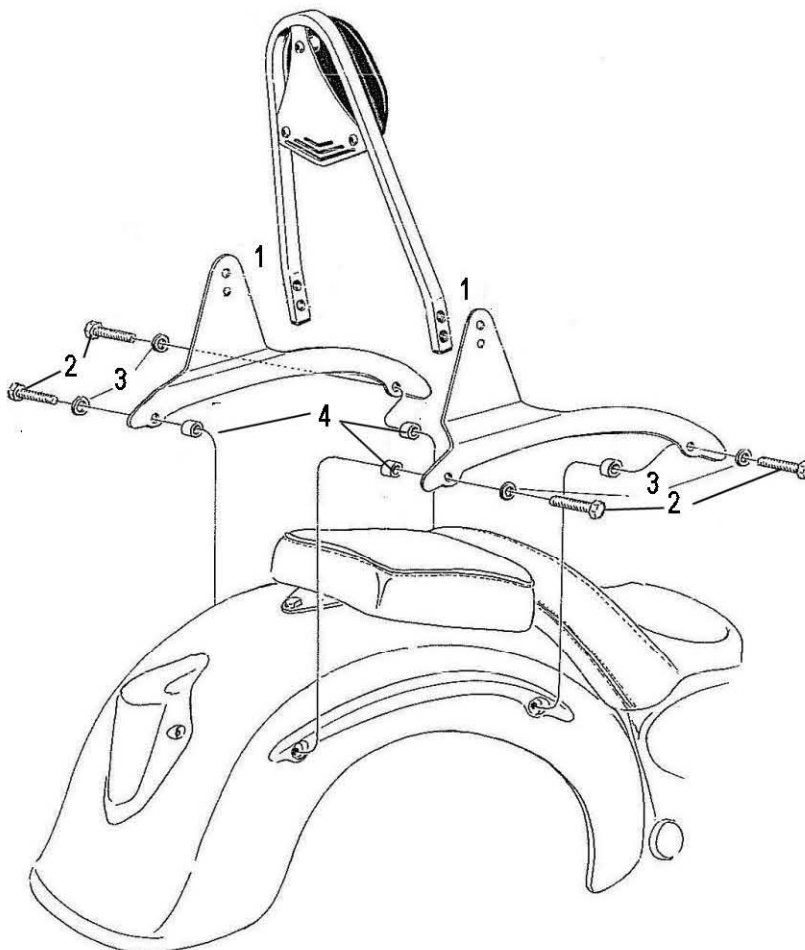

**HIGHWAY HAWK**

*passion for chrome*

**Sissybar**

**Kawasaki VN2000**

Art.no. 524-1038A

**Components**

1	Side brackets	2x
2	Bolt M8 x 45	4x
3	Washer M8	4x
4	Spacer Ø16 x 6	4x

Model for Kawasaki VN2000

This accessory should be mounted by a professional mechanic only.  
MotoLux International B.V. / Highway Hawk can not be held responsible for improper installation.

© Moto-Lux Specialties B.V.  
Barneveld - The Netherlands