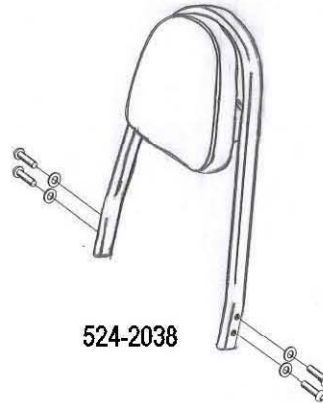

**HIGHWAY HAWK**

*passion for chrome*

**Sissybar**

**Kawasaki VN2000**

Art.no. 524-1038A

**Components**

1	Side brackets	2x
2	Bolt M8 x 45	4x
3	Washer M8	4x
4	Spacer Ø16 x 6	4x

Model for Kawasaki VN2000

This accessory should be mounted by a professional mechanic only.  
MotoLux International B.V. / Highway Hawk can not be held responsible for improper installation.

© Moto-Lux Specialties B.V.  
Barneveld - The Netherlands