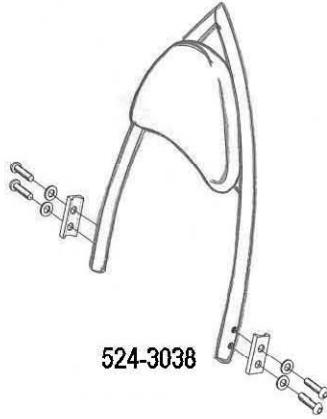

**HIGHWAY HAWK**

*passion for chrome*

**Sissybar**

**Kawasaki VN2000**

Art.no. 524-1038A

**Components**

1	Side brackets	2x
2	Bolt M8 x 45	4x
3	Washer M8	4x
4	Spacer Ø16 x 6	4x

Model for Kawasaki VN2000

This accessory should be mounted by a professional mechanic only.  
MotoLux International B.V. / Highway Hawk can not be held responsible for improper installation.

© Moto-Lux Specialties B.V.  
Barneveld - The Netherlands