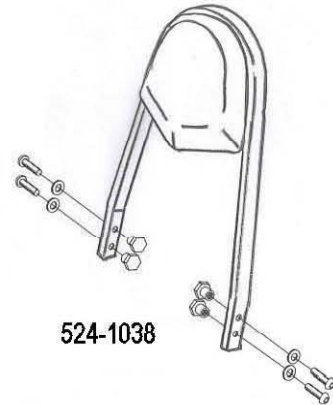

**HIGHWAY HAWK**

*passion for chrome*

**Sissybar**

**Kawasaki VN2000**

Art.no. 524-1038A

**Components**

1	Side brackets	2x
2	Bolt M8 x 45	4x
3	Washer M8	4x
4	Spacer Ø16 x 6	4x

Model for Kawasaki VN2000

This accessory should be mounted by a professional mechanic only.  
MotoLux International B.V. / Highway Hawk can not be held responsible for improper installation.

© Moto-Lux Specialties B.V.  
Barneveld - The Netherlands