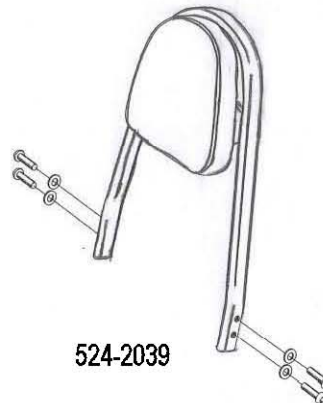

# Kawasaki VN 900

Art.no. 524-1039A

### Components

1	Side brackets	2x
2	Bolt M8 x 35	2x
3	Bolt M8 x 30	2x
4	Washer M8	4x
5	Spacer Ø16 x 14	4x

Model for Kawasaki VN 900

This accessory should be mounted by a professional mechanic only.  
MotoLux International B.V. / Highway Hawk can not be held responsible for improper installation.