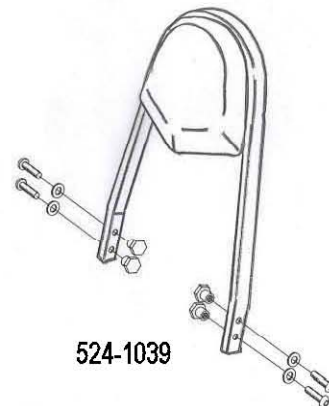

## Sissybar

# Kawasaki VN 900

Art.no. 524-1039A

### Components

1	Side brackets	2x
2	Bolt M8 x 35	2x
3	Bolt M8 x 30	2x
4	Washer M8	4x
5	Spacer Ø16 x 14	4x

Model for Kawasaki VN 900

This accessory should be mounted by a professional mechanic only.  
MotoLux International B.V. / Highway Hawk can not be held responsible for improper installation.