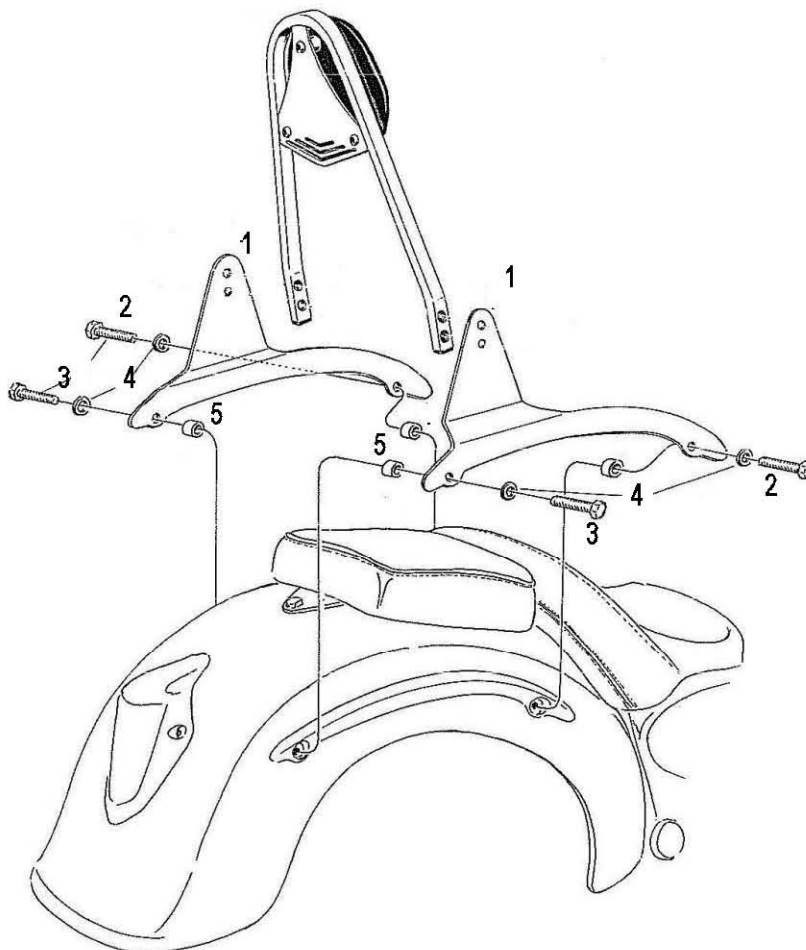

## Sissybar

# Kawasaki VN 900

Art.no. 524-1039A

### Components

1	Side brackets	2x
2	Bolt M8 x 35	2x
3	Bolt M8 x 30	2x
4	Washer M8	4x
5	Spacer Ø16 x 14	4x

Model for Kawasaki VN 900

This accessory should be mounted by a professional mechanic only.  
MotoLux International B.V. / Highway Hawk can not be held responsible for improper installation.