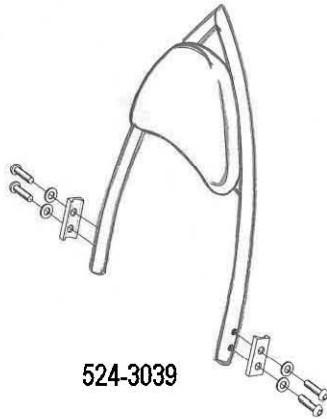

## Sissybar

# Kawasaki VN 900

Art.no. 524-1039A

### Components

1	Side brackets	2x
2	Bolt M8 x 35	2x
3	Bolt M8 x 30	2x
4	Washer M8	4x
5	Spacer Ø16 x 14	4x

Model for Kawasaki VN 900

This accessory should be mounted by a professional mechanic only.  
MotoLux International B.V. / Highway Hawk can not be held responsible for improper installation.