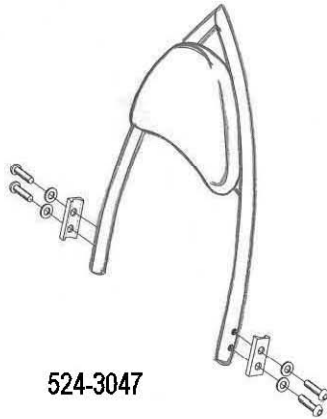

**HIGHWAY HAWK**  
*passion for chrome*

**Sissybar**

**Kawasaki VN 1500/1600 Mean streak**

Art.no. 524-1047A

**Components**

1	Side brackets	2x
2	Bolt M6 x 40	2x
3	Bolt M6 x 25	2x
4	Nylon washer M6	4x
5	Spacer Ø14.5 x 7.5	4x
6	Washer M6	4x

Model for Kawasaki VN 1500/1600 Mean streak

This accessory should be mounted by a professional mechanic only.  
 MotoLux International B.V. / Highway Hawk can not be held responsible for improper installation.