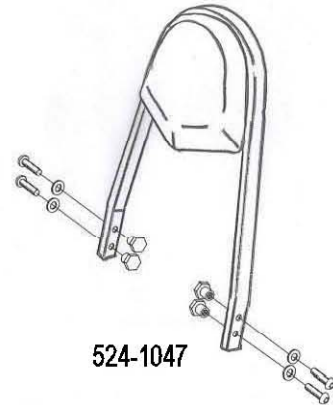

**HIGHWAY HAWK**  
*passion for chrome*

**Sissybar**

**Kawasaki VN 1500/1600 Mean streak**

Art.no. 524-1047A

**Components**

1	Side brackets	2x
2	Bolt M6 x 40	2x
3	Bolt M6 x 25	2x
4	Nylon washer M6	4x
5	Spacer Ø14.5 x 7.5	4x
6	Washer M6	4x

Model for Kawasaki VN 1500/1600 Mean streak

This accessory should be mounted by a professional mechanic only.  
 MotoLux International B.V. / Highway Hawk can not be held responsible for improper installation.