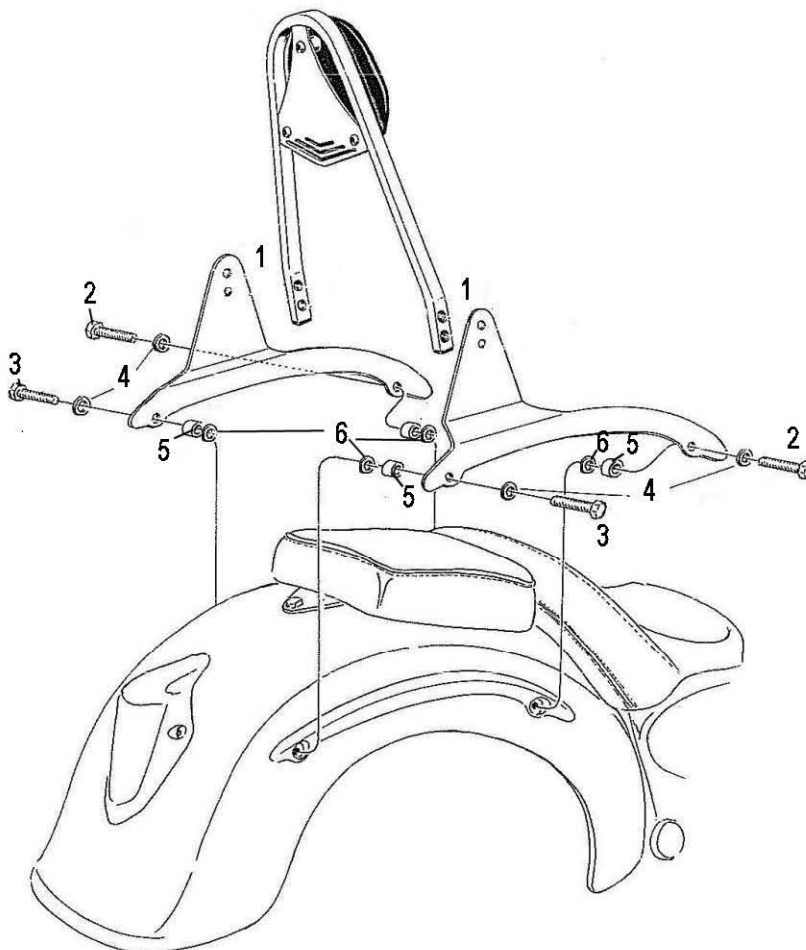

**HIGHWAY HAWK**  
*passion for chrome*

**Sissybar**

**Kawasaki VN 1500/1600 Mean streak**

Art.no. 524-1047A

**Components**

1	Side brackets	2x
2	Bolt M6 x 40	2x
3	Bolt M6 x 25	2x
4	Nylon washer M6	4x
5	Spacer Ø14.5 x 7.5	4x
6	Washer M6	4x

Model for Kawasaki VN 1500/1600 Mean streak

This accessory should be mounted by a professional mechanic only.  
 MotoLux International B.V. / Highway Hawk can not be held responsible for improper installation.