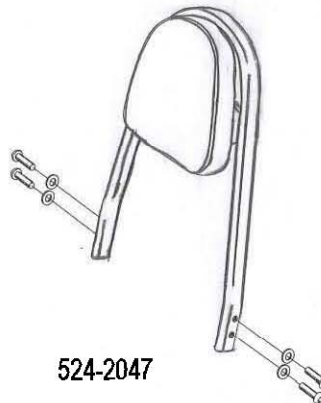

**HIGHWAY HAWK**  
*passion for chrome*

**Sissybar**

**Kawasaki VN 1500/1600 Mean streak**

Art.no. 524-1047A

**Components**

1	Side brackets	2x
2	Bolt M6 x 40	2x
3	Bolt M6 x 25	2x
4	Nylon washer M6	4x
5	Spacer Ø14.5 x 7.5	4x
6	Washer M6	4x

Model for Kawasaki VN 1500/1600 Mean streak

This accessory should be mounted by a professional mechanic only.  
 MotoLux International B.V. / Highway Hawk can not be held responsible for improper installation.