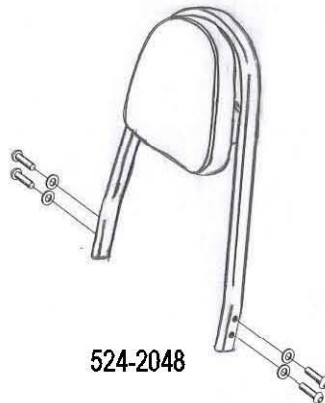

**HIGHWAY HAWK**  
*passion for chrome*

**Sissybar**  
**Kawasaki VN 1700**  
 Art.no. 524-1048A

**Components**

1	Side brackets	2x
2	Bolt M8 x 45	2x
3	Bolt M8 x 40	2x
4	Washer M8	4x
5	Spacer Ø18 x 12	2x
6	Spacer Ø18 x 8	2x

Model for Kawasaki VN 1700

This accessory should be mounted by a professional mechanic only.  
 MotoLux International B.V. / Highway Hawk can not be held responsible for improper installation.

© Moto-Lux Specialties B.V.  
 Barneveld - The Netherlands