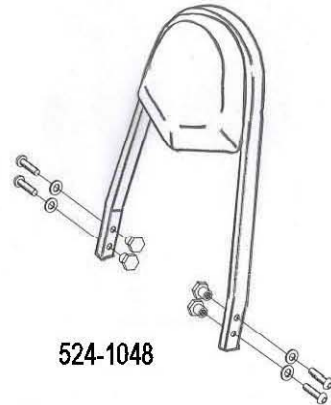

**HIGHWAY HAWK**  
*passion for chrome*

**Sissybar**  
**Kawasaki VN 1700**  
 Art.no. 524-1048A

**Components**

1	Side brackets	2x
2	Bolt M8 x 45	2x
3	Bolt M8 x 40	2x
4	Washer M8	4x
5	Spacer Ø18 x 12	2x
6	Spacer Ø18 x 8	2x

Model for Kawasaki VN 1700

This accessory should be mounted by a professional mechanic only.  
 MotoLux International B.V. / Highway Hawk can not be held responsible for improper installation.

© Moto-Lux Specialties B.V.  
 Barneveld - The Netherlands