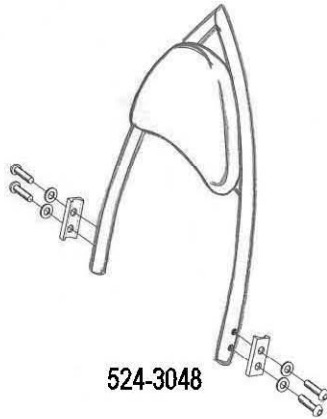

**HIGHWAY HAWK**  
*passion for chrome*

**Sissybar**  
**Kawasaki VN 1700**  
 Art.no. 524-1048A

**Components**

1	Side brackets	2x
2	Bolt M8 x 45	2x
3	Bolt M8 x 40	2x
4	Washer M8	4x
5	Spacer Ø18 x 12	2x
6	Spacer Ø18 x 8	2x

Model for Kawasaki VN 1700

This accessory should be mounted by a professional mechanic only.  
 MotoLux International B.V. / Highway Hawk can not be held responsible for improper installation.

© Moto-Lux Specialties B.V.  
 Barneveld - The Netherlands