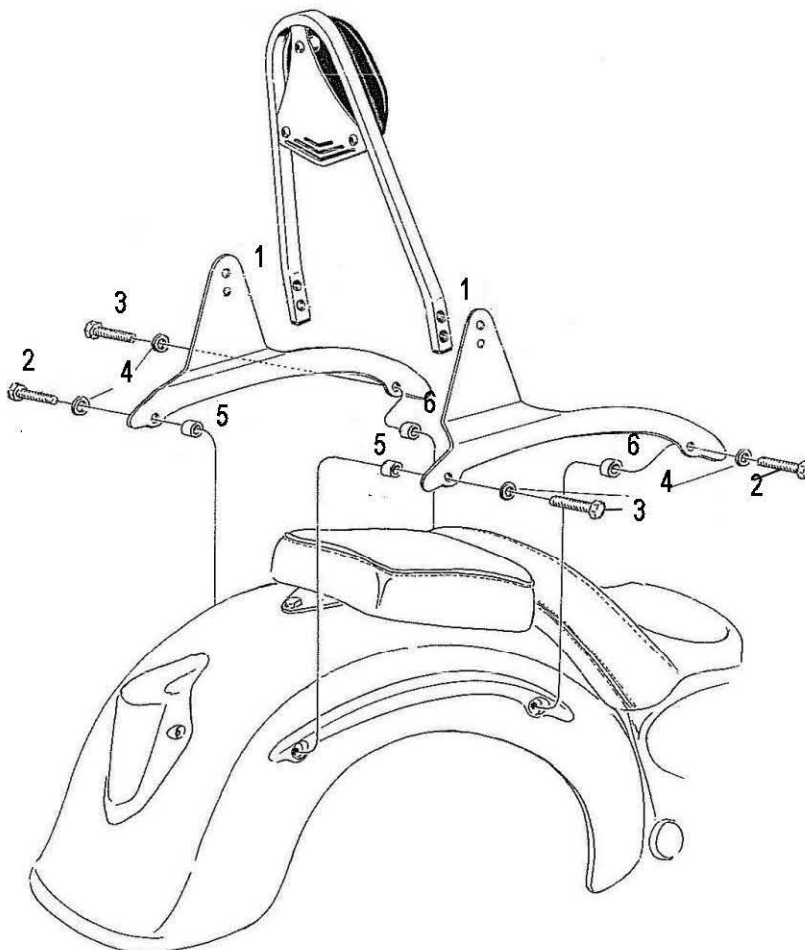

**HIGHWAY HAWK**  
*passion for chrome*

**Sissybar**  
**Kawasaki VN 1700**  
 Art.no. 524-1048A

**Components**

1	Side brackets	2x
2	Bolt M8 x 45	2x
3	Bolt M8 x 40	2x
4	Washer M8	4x
5	Spacer Ø18 x 12	2x
6	Spacer Ø18 x 8	2x

Model for Kawasaki VN 1700

This accessory should be mounted by a professional mechanic only.  
 MotoLux International B.V. / Highway Hawk can not be held responsible for improper installation.

© Moto-Lux Specialties B.V.  
 Barneveld - The Netherlands