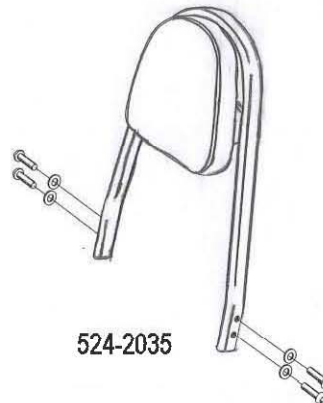

HIGHWAY HAWK

passion for chrome

Sissybar

Kawasaki VN 1500 Classic

Art.no. 524-1035A

Components

1	Side brackets	2x
2	Spacer Ø16 x 5	4x

Use original part

Use original part

This accessory should be mounted by a professional mechanic only.
MotoLux International B.V. / Highway Hawk can not be held responsible for improper installation.

© Moto-Lux Specialties B.V.
Barneveld - The Netherlands