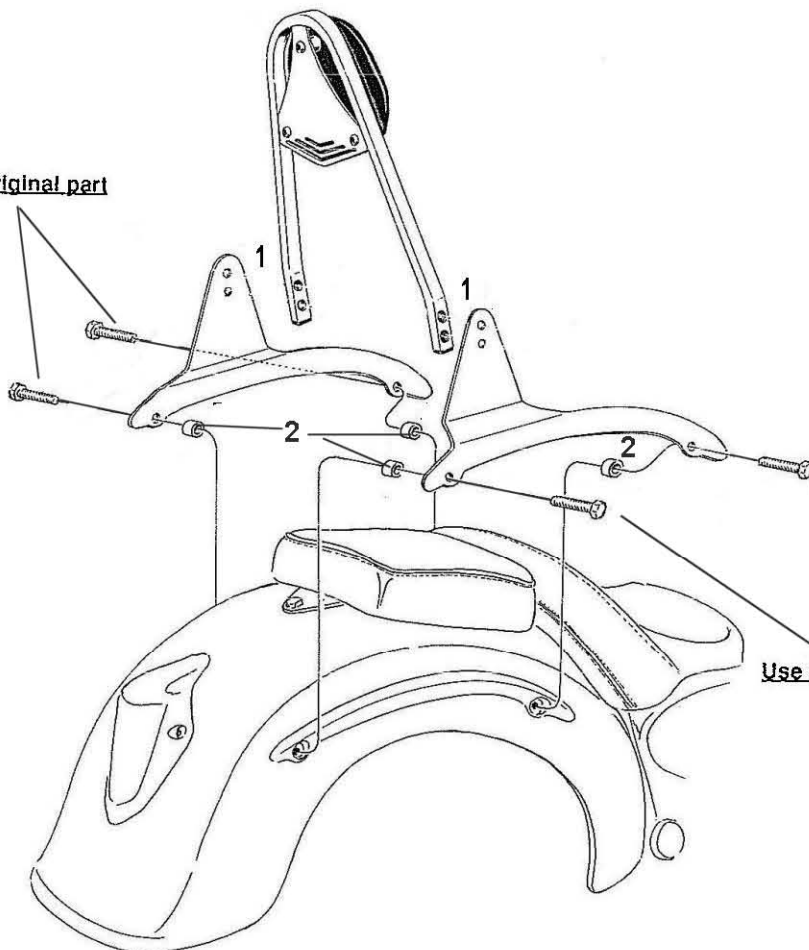

HIGHWAY HAWK

passion for chrome

Sissybar

Kawasaki VN 1500 Classic

Art.no. 524-1035A

Components

1	Side brackets	2x
2	Spacer Ø16 x 5	4x

Use original part

Use original part

This accessory should be mounted by a professional mechanic only.
MotoLux International B.V. / Highway Hawk can not be held responsible for improper installation.

© Moto-Lux Specialties B.V.
Barneveld - The Netherlands