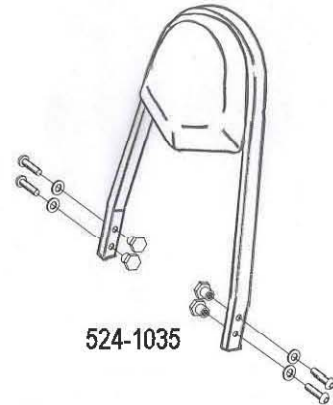

HIGHWAY HAWK

passion for chrome

Sissybar

Kawasaki VN 1500 Classic

Art.no. 524-1035A

Components

1	Side brackets	2x
2	Spacer Ø16 x 5	4x

Use original part

Use original part

This accessory should be mounted by a professional mechanic only.
MotoLux International B.V. / Highway Hawk can not be held responsible for improper installation.

© Moto-Lux Specialties B.V.
Barneveld - The Netherlands