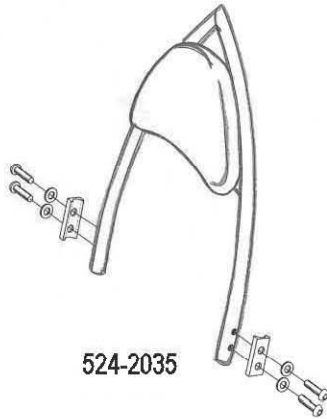

HIGHWAY HAWK

passion for chrome

Sissybar

Kawasaki VN 1500 Classic

Art.no. 524-1035A

Components

1	Side brackets	2x
2	Spacer Ø16 x 5	4x

Use original part

Use original part

This accessory should be mounted by a professional mechanic only.
MotoLux International B.V. / Highway Hawk can not be held responsible for improper installation.

© Moto-Lux Specialties B.V.
Barneveld - The Netherlands