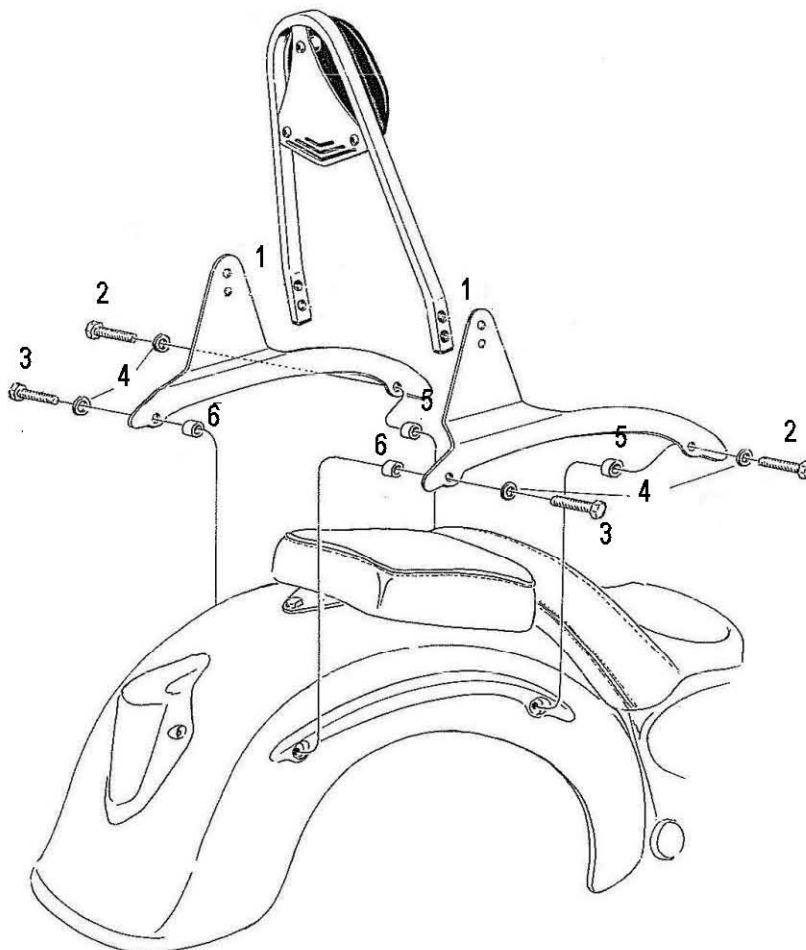

HIGHWAY HAWK
passion for chrome

Sissybar

Kawasaki VN1600 Classic

Art.no. 524-1036A

Components

1	Side brackets	2x
2	Bolt M8 x 85	2x
3	Bolt M8 x 45	2x
4	Washer M8	4x
5	Spacer Ø 16 x 5	2x
6	Spacer Ø 16 x 20	2x

Model for kawasaki VN1600 Classic

This accessory should be mounted by a professional mechanic only.
 MotoLux International B.V. / Highway Hawk can not be held responsible for improper installation.

© Moto-Lux Specialties B.V.
 Barneveld - The Netherlands