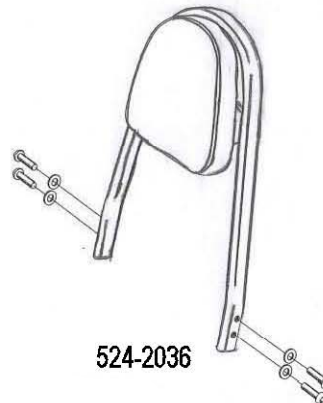

HIGHWAY HAWK
passion for chrome

Sissybar

Kawasaki VN1600 Classic

Art.no. 524-1036A

Components

1	Side brackets	2x
2	Bolt M8 x 85	2x
3	Bolt M8 x 45	2x
4	Washer M8	4x
5	Spacer Ø 16 x 5	2x
6	Spacer Ø 16 x 20	2x

Model for kawasaki VN1600 Classic

This accessory should be mounted by a professional mechanic only.
 MotoLux International B.V. / Highway Hawk can not be held responsible for improper installation.

© Moto-Lux Specialties B.V.
 Barneveld - The Netherlands