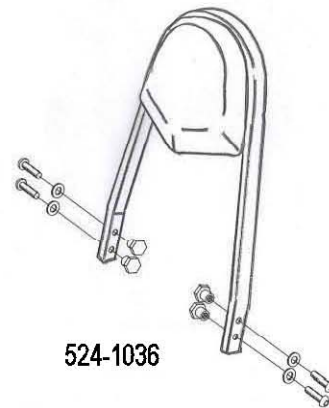

HIGHWAY HAWK
passion for chrome

Sissybar

Kawasaki VN1600 Classic

Art.no. 524-1036A

Components

1	Side brackets	2x
2	Bolt M8 x 85	2x
3	Bolt M8 x 45	2x
4	Washer M8	4x
5	Spacer Ø 16 x 5	2x
6	Spacer Ø 16 x 20	2x

Model for kawasaki VN1600 Classic

This accessory should be mounted by a professional mechanic only.
 MotoLux International B.V. / Highway Hawk can not be held responsible for improper installation.

© Moto-Lux Specialties B.V.
 Barneveld - The Netherlands