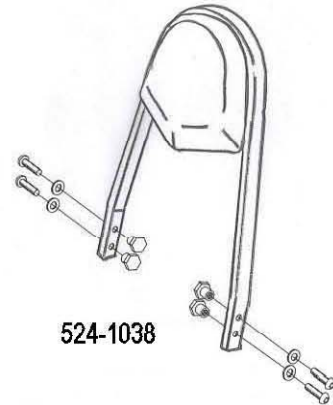

HIGHWAY HAWK

passion for chrome

Sissybar

Kawasaki VN2000

Art.no. 524-1038A

Components

1	Side brackets	2x
2	Bolt M8 x 45	4x
3	Washer M8	4x
4	Spacer Ø16 x 6	4x

Model for Kawasaki VN2000

This accessory should be mounted by a professional mechanic only.
MotoLux International B.V. / Highway Hawk can not be held responsible for improper installation.

© Moto-Lux Specialties B.V.
Barneveld - The Netherlands