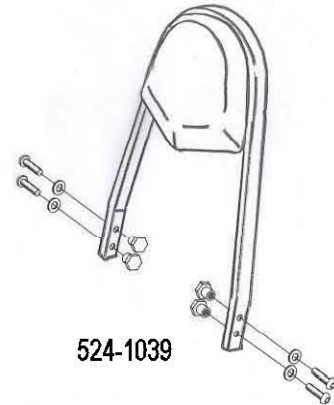

HIGHWAY HAWK

passion for chrome

Sissybar

Kawasaki VN 900

Art.no. 524-1039A

524-3039

524-2039

524-1039

Components

1	Side brackets	2x
2	Bolt M8 x 35	2x
3	Bolt M8 x 30	2x
4	Washer M8	4x
5	Spacer Ø16 x 14	4x

Model for Kawasaki VN 900

This accessory should be mounted by a professional mechanic only.
MotoLux International B.V. / Highway Hawk can not be held responsible for improper installation.