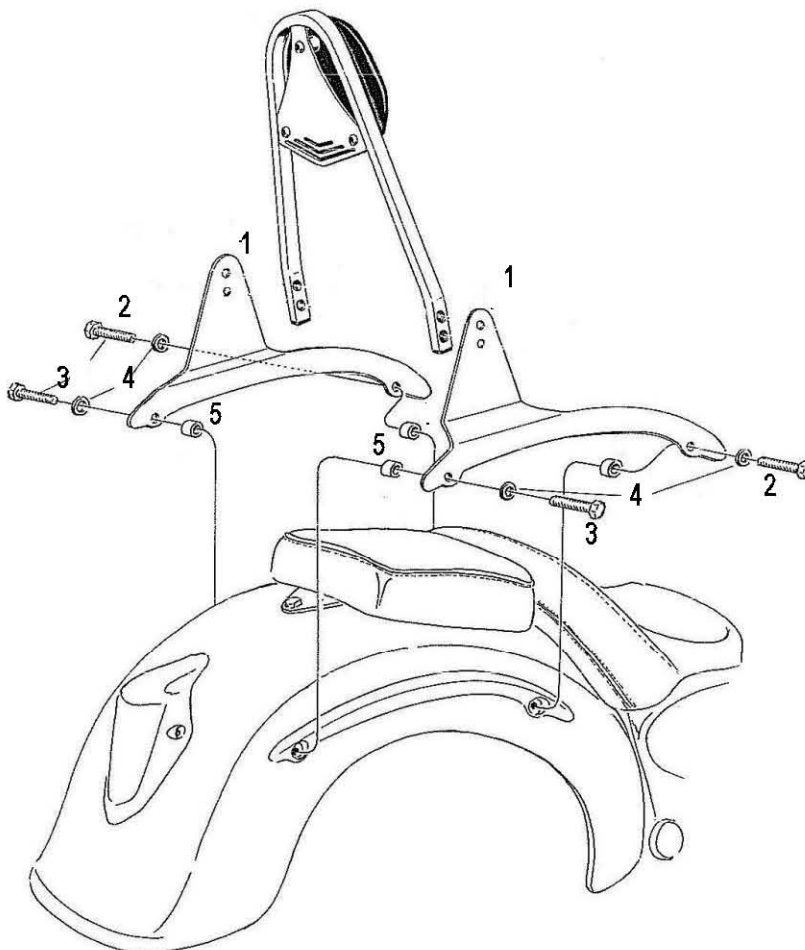

HIGHWAY HAWK

passion for chrome

Sissybar

Kawasaki VN 900

Art.no. 524-1039A

524-3039

524-2039

524-1039

Components

1	Side brackets	2x
2	Bolt M8 x 35	2x
3	Bolt M8 x 30	2x
4	Washer M8	4x
5	Spacer Ø16 x 14	4x

Model for Kawasaki VN 900

This accessory should be mounted by a professional mechanic only.
MotoLux International B.V. / Highway Hawk can not be held responsible for improper installation.