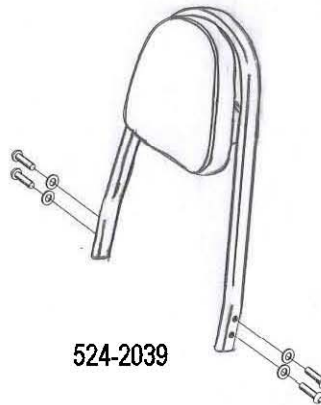

HIGHWAY HAWK

passion for chrome

Sissybar

Kawasaki VN 900

Art.no. 524-1039A

524-3039

524-2039

524-1039

Components

1	Side brackets	2x
2	Bolt M8 x 35	2x
3	Bolt M8 x 30	2x
4	Washer M8	4x
5	Spacer Ø16 x 14	4x

Model for Kawasaki VN 900

This accessory should be mounted by a professional mechanic only.
MotoLux International B.V. / Highway Hawk can not be held responsible for improper installation.