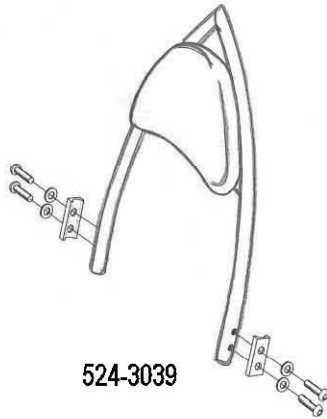

HIGHWAY HAWK

passion for chrome

Sissybar

Kawasaki VN 900

Art.no. 524-1039A

524-3039

524-2039

524-1039

Components

1	Side brackets	2x
2	Bolt M8 x 35	2x
3	Bolt M8 x 30	2x
4	Washer M8	4x
5	Spacer Ø16 x 14	4x

Model for Kawasaki VN 900

This accessory should be mounted by a professional mechanic only.
MotoLux International B.V. / Highway Hawk can not be held responsible for improper installation.