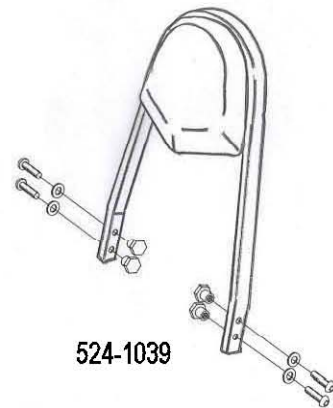

HIGHWAY HAWK

passion for chrome

Sissybar

Kawasaki VN 900

Art.no. 524-1039A

Components

| | | |
|---|-----------------|----|
| 1 | Side brackets | 2x |
| 2 | Bolt M8 x 35 | 2x |
| 3 | Bolt M8 x 30 | 2x |
| 4 | Washer M8 | 4x |
| 5 | Spacer Ø16 x 14 | 4x |

Model for Kawasaki VN 900

This accessory should be mounted by a professional mechanic only.
MotoLux International B.V. / Highway Hawk can not be held responsible for improper installation.

© Moto-Lux Specialties B.V.
Barneveld - The Netherlands