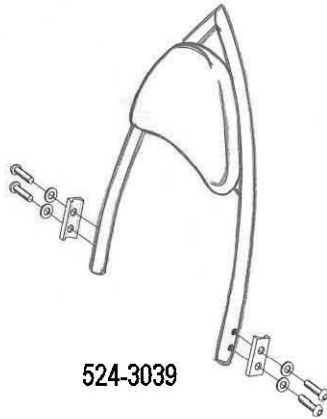

HIGHWAY HAWK

passion for chrome

Sissybar

Kawasaki VN 900

Art.no. 524-1039A

Components

| | | |
|---|-----------------|----|
| 1 | Side brackets | 2x |
| 2 | Bolt M8 x 35 | 2x |
| 3 | Bolt M8 x 30 | 2x |
| 4 | Washer M8 | 4x |
| 5 | Spacer Ø16 x 14 | 4x |

Model for Kawasaki VN 900

This accessory should be mounted by a professional mechanic only.
MotoLux International B.V. / Highway Hawk can not be held responsible for improper installation.

© Moto-Lux Specialties B.V.
Barneveld - The Netherlands