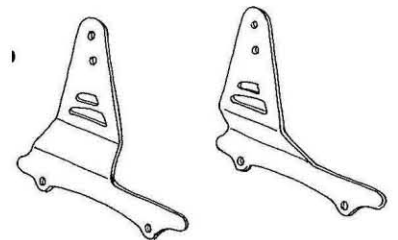

HIGHWAY HAWK

passion for chrome

Sissybar

Kawasaki VN 900

Art.no. 524-1039A

Components

| | | |
|---|-----------------|----|
| 1 | Side brackets | 2x |
| 2 | Bolt M8 x 35 | 2x |
| 3 | Bolt M8 x 30 | 2x |
| 4 | Washer M8 | 4x |
| 5 | Spacer Ø16 x 14 | 4x |

Model for Kawasaki VN 900

This accessory should be mounted by a professional mechanic only.
MotoLux International B.V. / Highway Hawk can not be held responsible for improper installation.

© Moto-Lux Specialties B.V.
Barneveld - The Netherlands