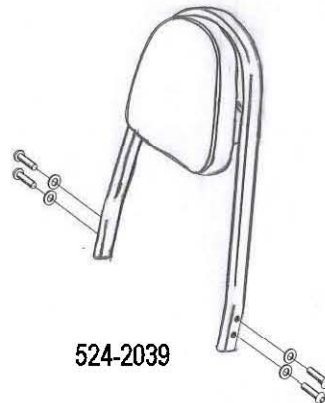

HIGHWAY HAWK

passion for chrome

Sissybar

Kawasaki VN 900

Art.no. 524-1039A

Components

| | | |
|---|-----------------|----|
| 1 | Side brackets | 2x |
| 2 | Bolt M8 x 35 | 2x |
| 3 | Bolt M8 x 30 | 2x |
| 4 | Washer M8 | 4x |
| 5 | Spacer Ø16 x 14 | 4x |

Model for Kawasaki VN 900

This accessory should be mounted by a professional mechanic only.
MotoLux International B.V. / Highway Hawk can not be held responsible for improper installation.

© Moto-Lux Specialties B.V.
Barneveld - The Netherlands