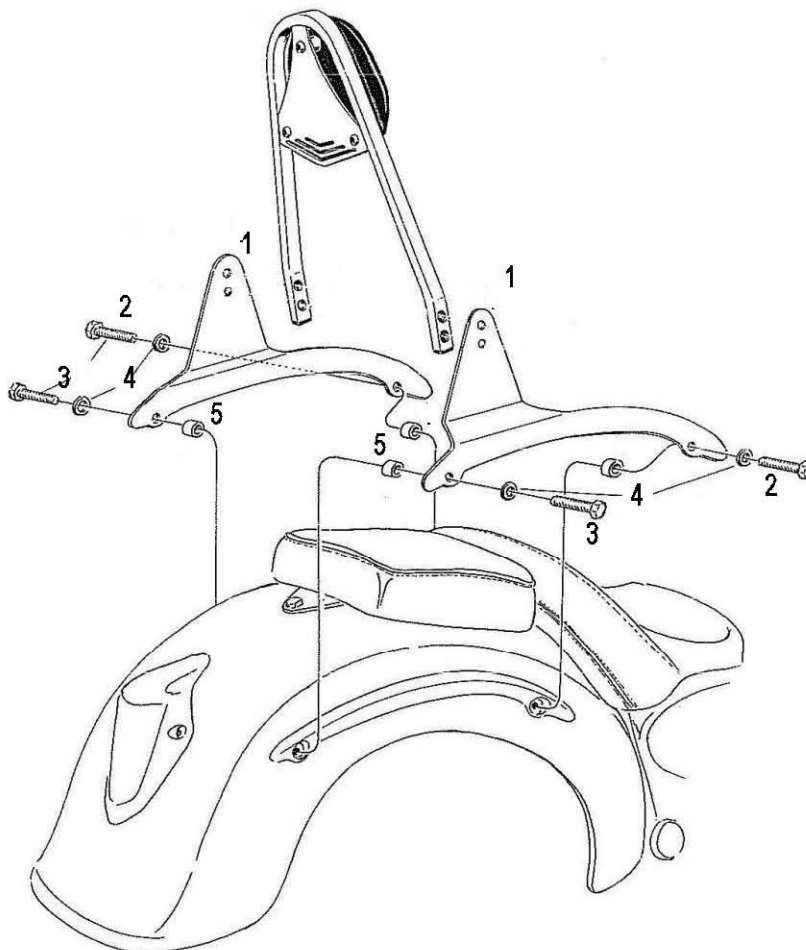

HIGHWAY HAWK

passion for chrome

Sissybar

Kawasaki VN 900

Art.no. 524-1039A

Components

| | | |
|---|-----------------|----|
| 1 | Side brackets | 2x |
| 2 | Bolt M8 x 35 | 2x |
| 3 | Bolt M8 x 30 | 2x |
| 4 | Washer M8 | 4x |
| 5 | Spacer Ø16 x 14 | 4x |

Model for Kawasaki VN 900

This accessory should be mounted by a professional mechanic only.
MotoLux International B.V. / Highway Hawk can not be held responsible for improper installation.

© Moto-Lux Specialties B.V.
Barneveld - The Netherlands