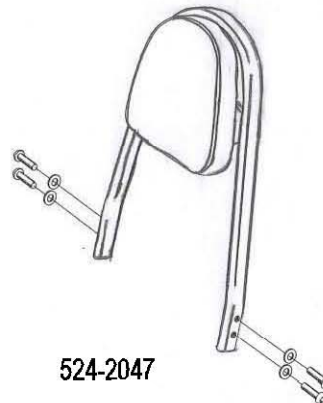

HIGHWAY HAWK
passion for chrome

Sissybar

Kawasaki VN 1500/1600 Mean streak

Art.no. 524-1047A

Components

1	Side brackets	2x
2	Bolt M6 x 40	2x
3	Bolt M6 x 25	2x
4	Nylon washer M6	4x
5	Spacer Ø14.5 x 7.5	4x
6	Washer M6	4x

Model for Kawasaki VN 1500/1600 Mean streak

This accessory should be mounted by a professional mechanic only.
 MotoLux International B.V. / Highway Hawk can not be held responsible for improper installation.