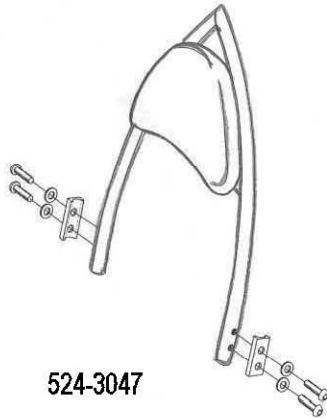

HIGHWAY HAWK
passion for chrome

Sissybar

Kawasaki VN 1500/1600 Mean streak

Art.no. 524-1047A

Components

1	Side brackets	2x
2	Bolt M6 x 40	2x
3	Bolt M6 x 25	2x
4	Nylon washer M6	4x
5	Spacer Ø14.5 x 7.5	4x
6	Washer M6	4x

Model for Kawasaki VN 1500/1600 Mean streak

This accessory should be mounted by a professional mechanic only.
 MotoLux International B.V. / Highway Hawk can not be held responsible for improper installation.