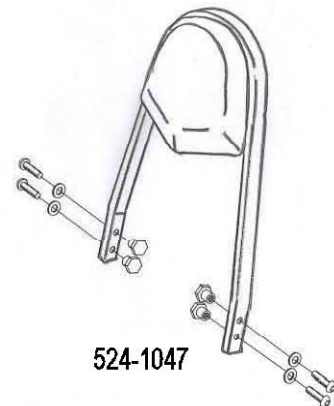

HIGHWAY HAWK
passion for chrome

Sissybar

Kawasaki VN 1500/1600 Mean streak

Art.no. 524-1047A

Components

1	Side brackets	2x
2	Bolt M6 x 40	2x
3	Bolt M6 x 25	2x
4	Nylon washer M6	4x
5	Spacer Ø14.5 x 7.5	4x
6	Washer M6	4x

Model for Kawasaki VN 1500/1600 Mean streak

This accessory should be mounted by a professional mechanic only.
 MotoLux International B.V. / Highway Hawk can not be held responsible for improper installation.