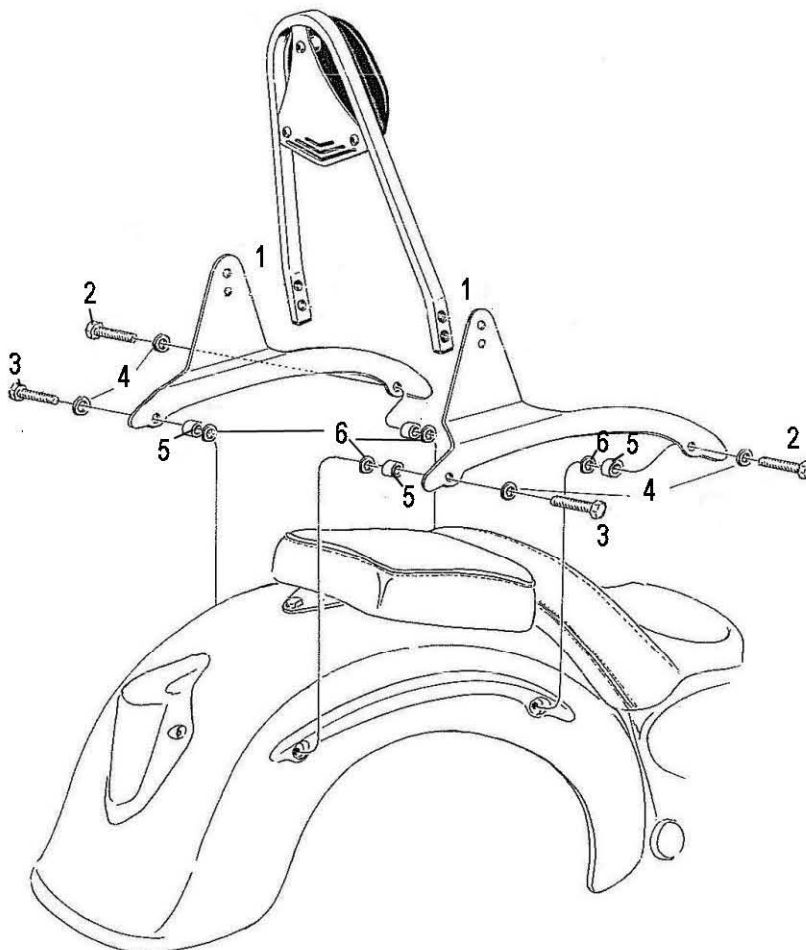

HIGHWAY HAWK
passion for chrome

Sissybar

Kawasaki VN 1500/1600 Mean streak

Art.no. 524-1047A

Components

1	Side brackets	2x
2	Bolt M6 x 40	2x
3	Bolt M6 x 25	2x
4	Nylon washer M6	4x
5	Spacer Ø14.5 x 7.5	4x
6	Washer M6	4x

Model for Kawasaki VN 1500/1600 Mean streak

This accessory should be mounted by a professional mechanic only.
 MotoLux International B.V. / Highway Hawk can not be held responsible for improper installation.