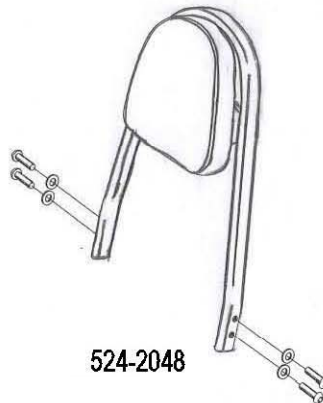

### Kawasaki VN 1700

Art.no. 524-1048A

### Components

1	Side brackets	2x
2	Bolt M8 x 45	2x
3	Bolt M8 x 40	2x
4	Washer M8	4x
5	Spacer Ø18 x 12	2x
6	Spacer Ø18 x 8	2x

Model for Kawasaki VN 1700

This accessory should be mounted by a professional mechanic only.  
MotoLux International B.V. / Highway Hawk can not be held responsible for improper installation.