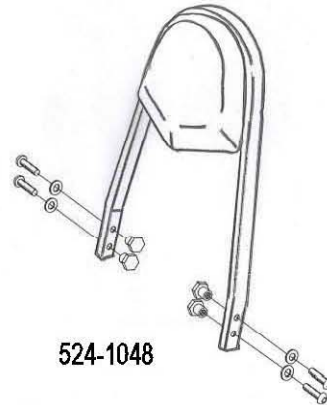

### Kawasaki VN 1700

Art.no. 524-1048A

### Components

1	Side brackets	2x
2	Bolt M8 x 45	2x
3	Bolt M8 x 40	2x
4	Washer M8	4x
5	Spacer Ø18 x 12	2x
6	Spacer Ø18 x 8	2x

Model for Kawasaki VN 1700

This accessory should be mounted by a professional mechanic only.  
MotoLux International B.V. / Highway Hawk can not be held responsible for improper installation.