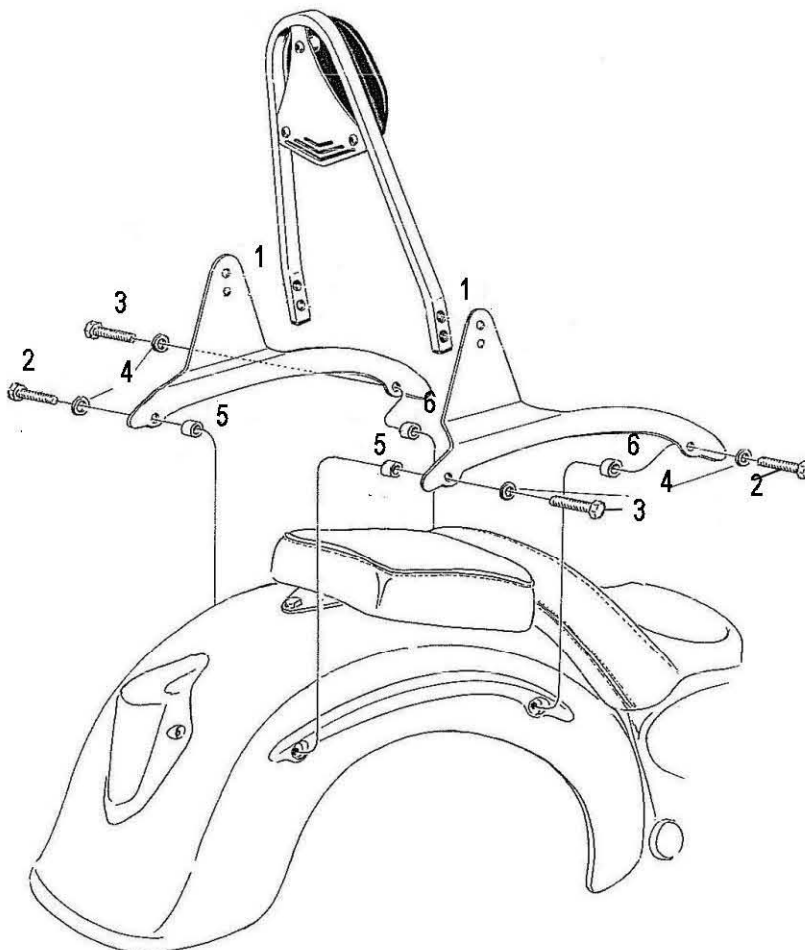

## Sissybar

### Kawasaki VN 1700

Art.no. 524-1048A

### Components

1	Side brackets	2x
2	Bolt M8 x 45	2x
3	Bolt M8 x 40	2x
4	Washer M8	4x
5	Spacer Ø18 x 12	2x
6	Spacer Ø18 x 8	2x

Model for Kawasaki VN 1700

This accessory should be mounted by a professional mechanic only.  
MotoLux International B.V. / Highway Hawk can not be held responsible for improper installation.