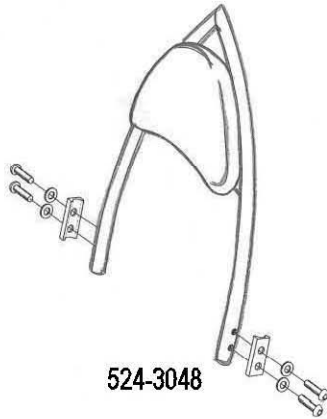

## Sissybar

### Kawasaki VN 1700

Art.no. 524-1048A

### Components

1	Side brackets	2x
2	Bolt M8 x 45	2x
3	Bolt M8 x 40	2x
4	Washer M8	4x
5	Spacer Ø18 x 12	2x
6	Spacer Ø18 x 8	2x

Model for Kawasaki VN 1700

This accessory should be mounted by a professional mechanic only.  
MotoLux International B.V. / Highway Hawk can not be held responsible for improper installation.