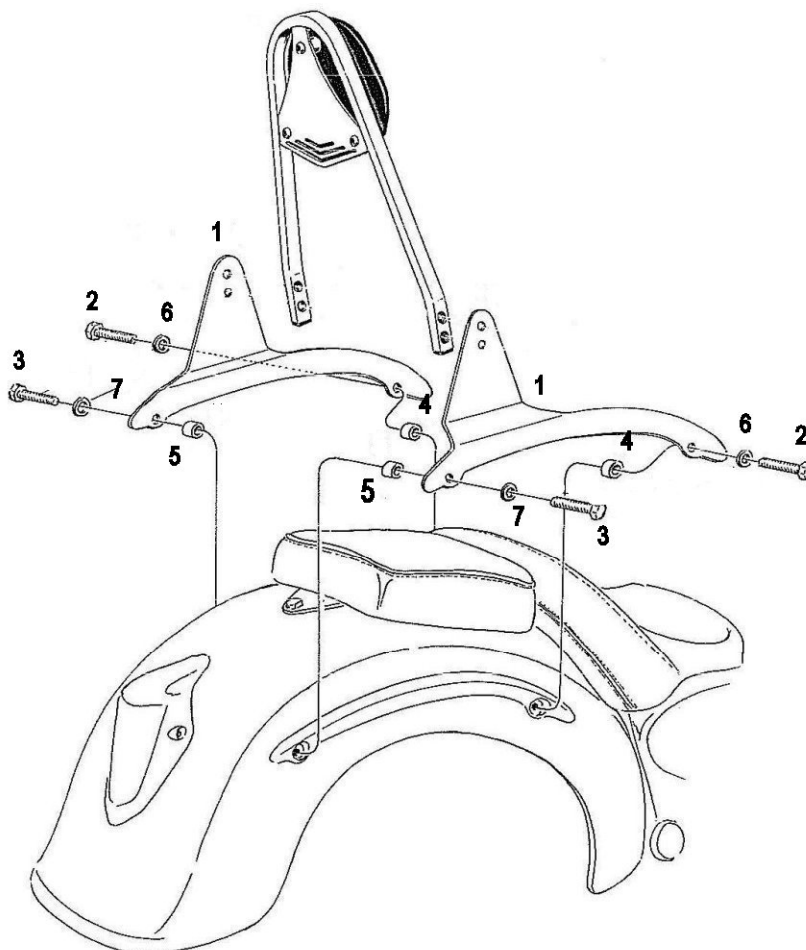

**HIGHWAY HAWK**  
*passion for chrome*

**Sissybar**  
**Triumph Thunderbird**  
**Art no: 526-1030A**

526-1030

526-2030

526-3030

**Components**

1	Side bracket	2x
2	Bolt M10 (1.25) x 60	2x
3	Bolt M8 x 35	2x
4	Bush Ø18 x Ø10.5 x 5	2x
5	Bush Ø18 x Ø8.5 x 5	2x
6	Washer M10	2x
7	Washer M8	2x

**Model for Thunderbird 1600**

This accessory should be mounted by a professional mechanic only.  
 MotoLux International B.V. / Highway Hawk can not be held responsible for improper installation.

© Moto-Lux Specialties B.V.  
 Barneveld - The Netherlands