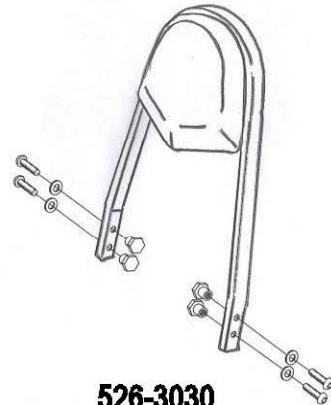

**HIGHWAY HAWK**  
*passion for chrome*

**Sissybar**  
**Triumph Thunderbird**  
**Art no: 526-1030A**

526-1030

526-2030

526-3030

**Components**

1	Side bracket	2x
2	Bolt M10 (1.25) x 60	2x
3	Bolt M8 x 35	2x
4	Bush Ø18 x Ø10.5 x 5	2x
5	Bush Ø18 x Ø8.5 x 5	2x
6	Washer M10	2x
7	Washer M8	2x

**Model for Thunderbird 1600**

This accessory should be mounted by a professional mechanic only.  
 MotoLux International B.V. / Highway Hawk can not be held responsible for improper installation.

© Moto-Lux Specialties B.V.  
 Barneveld - The Netherlands