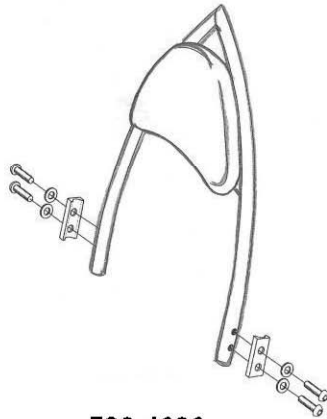

**HIGHWAY HAWK**  
*passion for chrome*

**Sissybar**  
**Triumph Thunderbird**  
**Art no: 526-1030A**

526-1030

526-2030

526-3030

**Components**

1	Side bracket	2x
2	Bolt M10 (1.25) x 60	2x
3	Bolt M8 x 35	2x
4	Bush Ø18 x Ø10.5 x 5	2x
5	Bush Ø18 x Ø8.5 x 5	2x
6	Washer M10	2x
7	Washer M8	2x

**Model for Thunderbird 1600**

This accessory should be mounted by a professional mechanic only.  
 MotoLux International B.V. / Highway Hawk can not be held responsible for improper installation.

© Moto-Lux Specialties B.V.  
 Barneveld - The Netherlands