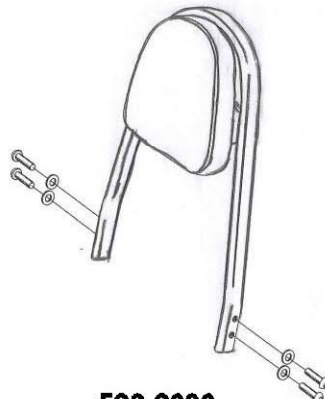

**HIGHWAY HAWK**  
*passion for chrome*

**Sissybar**  
**Triumph Thunderbird**  
**Art no: 526-1030A**

526-1030

526-2030

526-3030

**Components**

1	Side bracket	2x
2	Bolt M10 (1.25) x 60	2x
3	Bolt M8 x 35	2x
4	Bush Ø18 x Ø10.5 x 5	2x
5	Bush Ø18 x Ø8.5 x 5	2x
6	Washer M10	2x
7	Washer M8	2x

**Model for Thunderbird 1600**

This accessory should be mounted by a professional mechanic only.  
 MotoLux International B.V. / Highway Hawk can not be held responsible for improper installation.

© Moto-Lux Specialties B.V.  
 Barneveld - The Netherlands