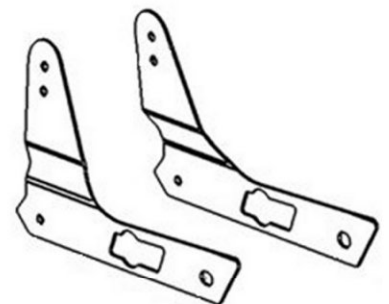

**HIGHWAY HAWK**  
*passion for chrome*

**Sissybar**  
**Triumph Thunderbird**  
**Art no: 526-1030A**

526-1030

526-2030

526-3030

**Components**

1	Side bracket	2x
2	Bolt M10 (1.25) x 60	2x
3	Bolt M8 x 35	2x
4	Bush Ø18 x Ø10.5 x 5	2x
5	Bush Ø18 x Ø8.5 x 5	2x
6	Washer M10	2x
7	Washer M8	2x

**Model for Thunderbird 1600**

This accessory should be mounted by a professional mechanic only.  
 MotoLux International B.V. / Highway Hawk can not be held responsible for improper installation.

© Moto-Lux Specialties B.V.  
 Barneveld - The Netherlands