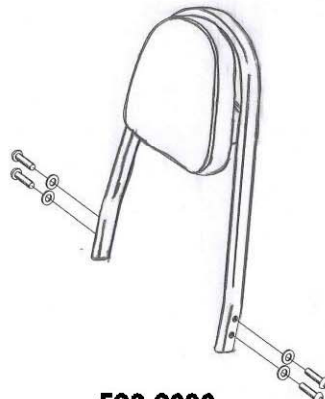

HIGHWAY HAWK
passion for chrome

Sissybar
Triumph Thunderbird
Art no: 526-1030A

526-1030

526-2030

526-3030

Components

1	Side bracket	2x
2	Bolt M10 (1.25) x 60	2x
3	Bolt M8 x 35	2x
4	Bush Ø18 x Ø10.5 x 5	2x
5	Bush Ø18 x Ø8.5 x 5	2x
6	Washer M10	2x
7	Washer M8	2x

Model for Thunderbird 1600

This accessory should be mounted by a professional mechanic only.
 MotoLux International B.V. / Highway Hawk can not be held responsible for improper installation.

© Moto-Lux Specialties B.V.
 Barneveld - The Netherlands