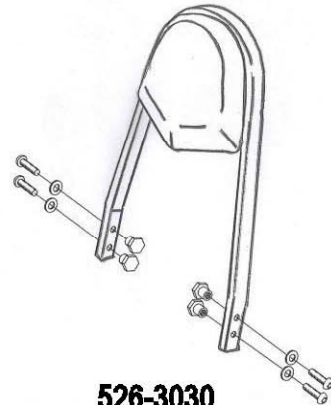

HIGHWAY HAWK
passion for chrome

Sissybar
Triumph Thunderbird
Art no: 526-1030A

526-1030

526-2030

526-3030

Components

1	Side bracket	2x
2	Bolt M10 (1.25) x 60	2x
3	Bolt M8 x 35	2x
4	Bush Ø18 x Ø10.5 x 5	2x
5	Bush Ø18 x Ø8.5 x 5	2x
6	Washer M10	2x
7	Washer M8	2x

Model for Thunderbird 1600

This accessory should be mounted by a professional mechanic only.
 MotoLux International B.V. / Highway Hawk can not be held responsible for improper installation.

© Moto-Lux Specialties B.V.
 Barneveld - The Netherlands