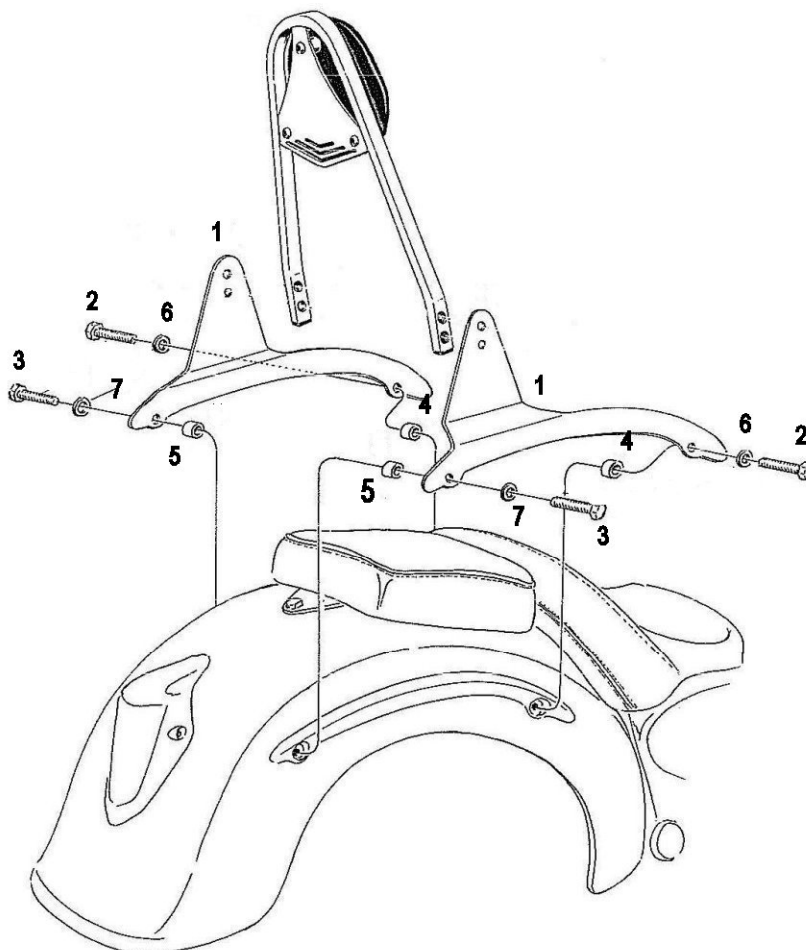

HIGHWAY HAWK
passion for chrome

Sissybar
Triumph Thunderbird
Art no: 526-1030A

526-1030

526-2030

526-3030

Components

1	Side bracket	2x
2	Bolt M10 (1.25) x 60	2x
3	Bolt M8 x 35	2x
4	Bush Ø18 x Ø10.5 x 5	2x
5	Bush Ø18 x Ø8.5 x 5	2x
6	Washer M10	2x
7	Washer M8	2x

Model for Thunderbird 1600

This accessory should be mounted by a professional mechanic only.
 MotoLux International B.V. / Highway Hawk can not be held responsible for improper installation.

© Moto-Lux Specialties B.V.
 Barneveld - The Netherlands