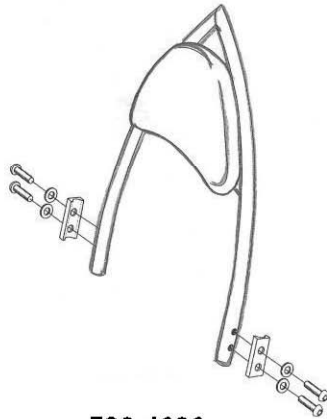

HIGHWAY HAWK
passion for chrome

Sissybar
Triumph Thunderbird
Art no: 526-1030A

526-1030

526-2030

526-3030

Components

1	Side bracket	2x
2	Bolt M10 (1.25) x 60	2x
3	Bolt M8 x 35	2x
4	Bush Ø18 x Ø10.5 x 5	2x
5	Bush Ø18 x Ø8.5 x 5	2x
6	Washer M10	2x
7	Washer M8	2x

Model for Thunderbird 1600

This accessory should be mounted by a professional mechanic only.
 MotoLux International B.V. / Highway Hawk can not be held responsible for improper installation.

© Moto-Lux Specialties B.V.
 Barneveld - The Netherlands