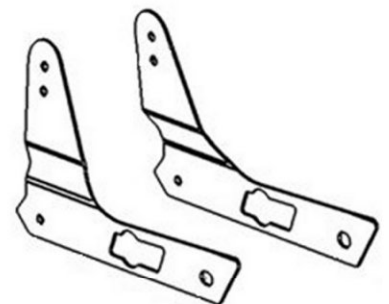

HIGHWAY HAWK
passion for chrome

Sissybar
Triumph Thunderbird
Art no: 526-1030A

526-1030

526-2030

526-3030

Components

1	Side bracket	2x
2	Bolt M10 (1.25) x 60	2x
3	Bolt M8 x 35	2x
4	Bush Ø18 x Ø10.5 x 5	2x
5	Bush Ø18 x Ø8.5 x 5	2x
6	Washer M10	2x
7	Washer M8	2x

Model for Thunderbird 1600

This accessory should be mounted by a professional mechanic only.
 MotoLux International B.V. / Highway Hawk can not be held responsible for improper installation.

© Moto-Lux Specialties B.V.
 Barneveld - The Netherlands