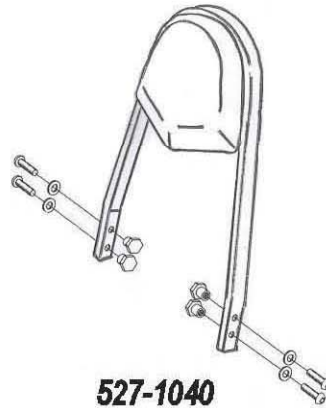

# Sissybar H-D FXD 2006-UP

Art.no. 527-1040A/B

For correct models please check: [WWW.HighwayHawk.com](http://WWW.HighwayHawk.com)

### Components

1	Side brackets	2x
---	---------------	----

This accessory should be mounted by a professional mechanic only.  
MotoLux International B.V. / Highway Hawk can not be held responsible for improper installation.