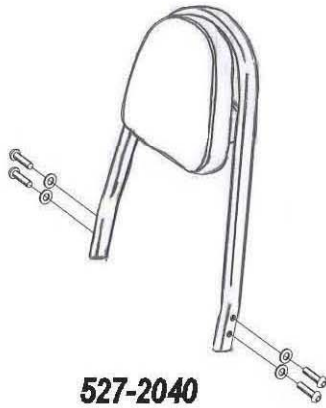

# Sissybar H-D FXD 2006-UP

Art.no. 527-1040A/B

For correct models please check: [WWW.HighwayHawk.com](http://WWW.HighwayHawk.com)

### Components

1	Side brackets	2x
---	---------------	----

This accessory should be mounted by a professional mechanic only.  
MotoLux International B.V. / Highway Hawk can not be held responsible for improper installation.