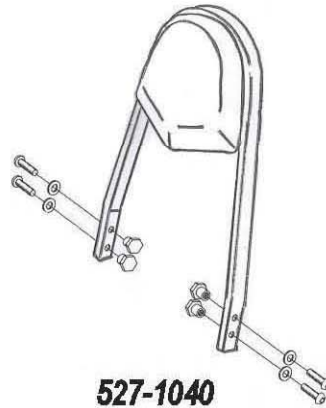

HIGHWAY HAWK
passion for chrome

Sissybar H-D FXD 2006-UP

Art.no. 527-1040A/B

For correct models please check: WWW.HighwayHawk.com

Components

1	Side brackets	2x
---	---------------	----

This accessory should be mounted by a professional mechanic only.
MotoLux International B.V. / Highway Hawk can not be held responsible for improper installation.