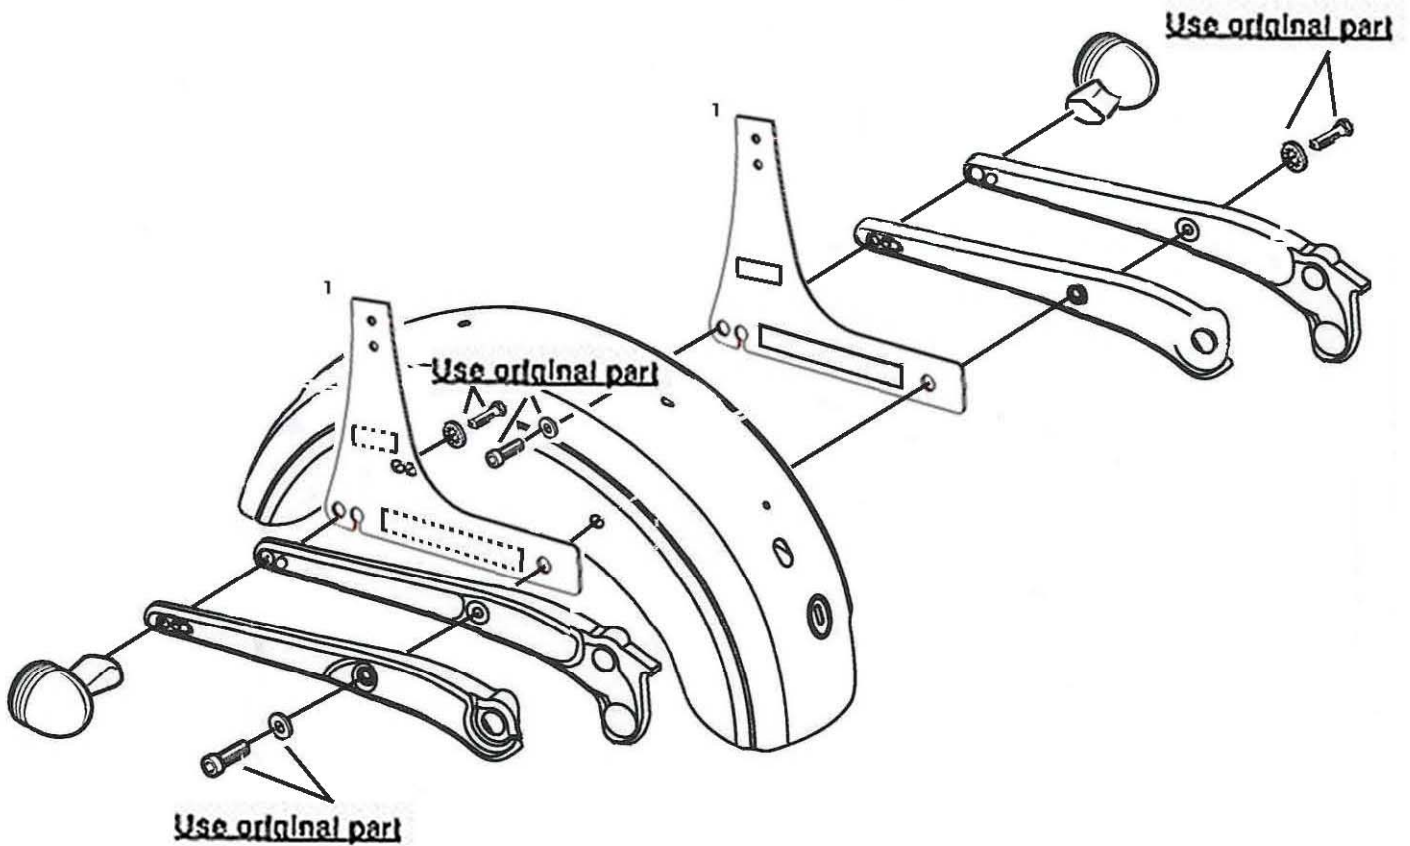

HIGHWAY HAWK
passion for chrome

Sissybar H-D FXD 2006-UP

Art.no. 527-1040A/B

For correct models please check: WWW.HighwayHawk.com

Components

1	Side brackets	2x
---	---------------	----

This accessory should be mounted by a professional mechanic only.
MotoLux International B.V. / Highway Hawk can not be held responsible for improper installation.