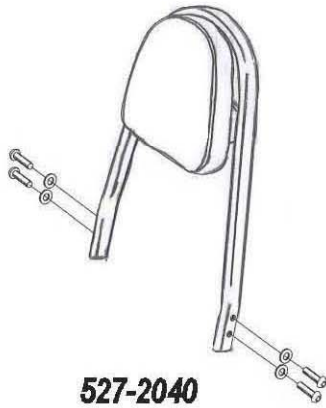

HIGHWAY HAWK
passion for chrome

Sissybar H-D FXD 2006-UP

Art.no. 527-1040A/B

For correct models please check: WWW.HighwayHawk.com

Components

1	Side brackets	2x
---	---------------	----

This accessory should be mounted by a professional mechanic only.
MotoLux International B.V. / Highway Hawk can not be held responsible for improper installation.