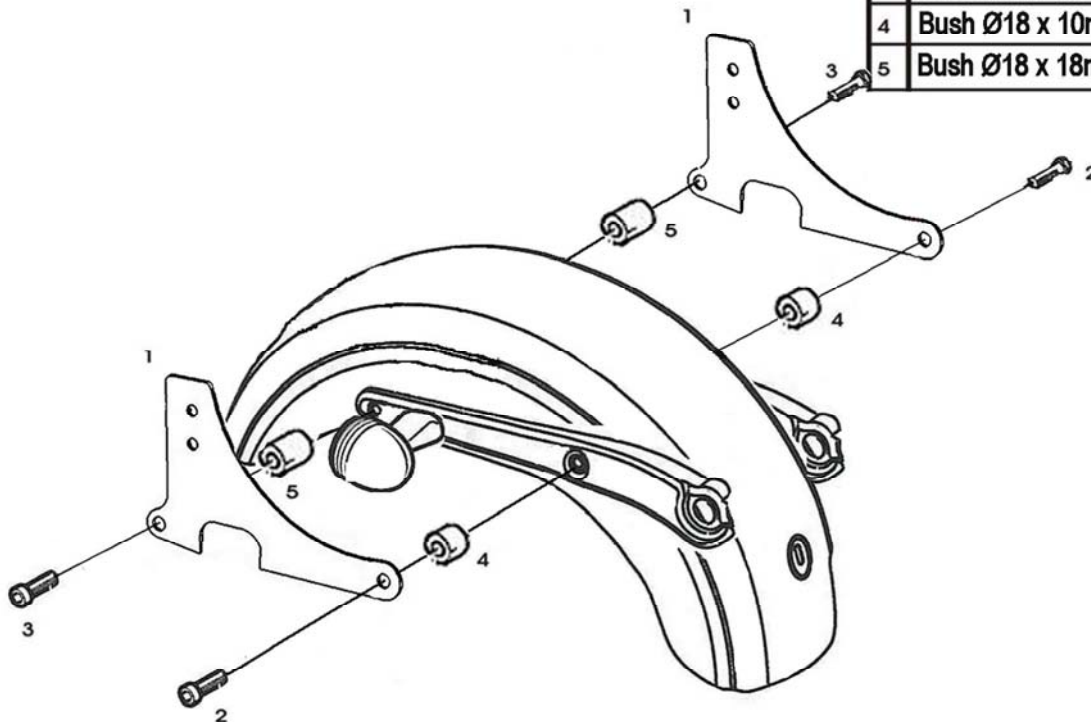

HIGHWAY HAWK

passion for chrome

Sissybar

H-D Sportster '04-up

Art.no. 527-1045A/B

For correct models please check: WWW.HighwayHawk.com

527-3045

527-2045

527-1045

Components

1	Side brackets	1x
2	Bolt 5/16 x 2"	2x
3	Bolt 5/16 x 2 1/4"	6x
4	Bush Ø18 x 10mm	2x
5	Bush Ø18 x 18mm	2x

This accessory should be mounted by a professional mechanic only.

MotoLux International B.V. / Highway Hawk can not be held responsible for improper installation.