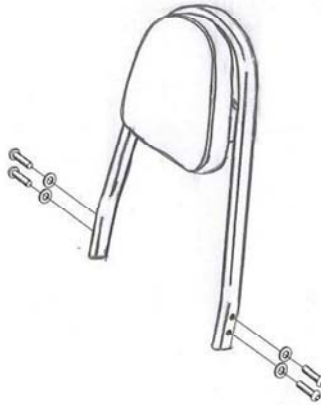

HIGHWAY HAWK

passion for chrome

Sissybar

H-D Sportster '04-up

Art.no. 527-1045A/B

For correct models please check: WWW.HighwayHawk.com

527-3045

527-2045

527-1045

Components

1	Side brackets	1x
2	Bolt 5/16 x 2"	2x
3	Bolt 5/16 x 2 1/4"	6x
4	Bush Ø18 x 10mm	2x
5	Bush Ø18 x 18mm	2x

This accessory should be mounted by a professional mechanic only.

MotoLux International B.V. / Highway Hawk can not be held responsible for improper installation.