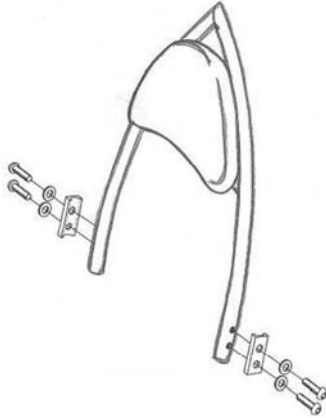

HIGHWAY HAWK

passion for chrome

Sissybar

H-D Sportster '04-up

Art.no. 527-1045A/B

For correct models please check: WWW.HighwayHawk.com

527-3045

527-2045

527-1045

Components

1	Side brackets	1x
2	Bolt 5/16 x 2"	2x
3	Bolt 5/16 x 2 1/4"	6x
4	Bush Ø18 x 10mm	2x
5	Bush Ø18 x 18mm	2x

This accessory should be mounted by a professional mechanic only.

MotoLux International B.V. / Highway Hawk can not be held responsible for improper installation.