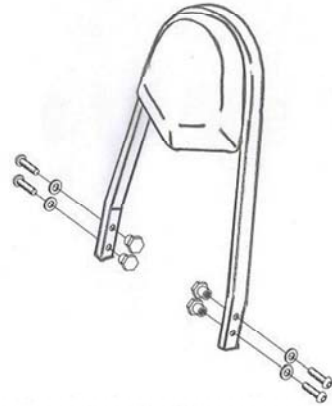

HIGHWAY HAWK

passion for chrome

Sissybar

H-D Sportster '04-up

Art.no. 527-1045A/B

For correct models please check: WWW.HighwayHawk.com

527-3045

527-2045

527-1045

Components

1	Side brackets	1x
2	Bolt 5/16 x 2"	2x
3	Bolt 5/16 x 2 1/4"	6x
4	Bush Ø18 x 10mm	2x
5	Bush Ø18 x 18mm	2x

This accessory should be mounted by a professional mechanic only.

MotoLux International B.V. / Highway Hawk can not be held responsible for improper installation.