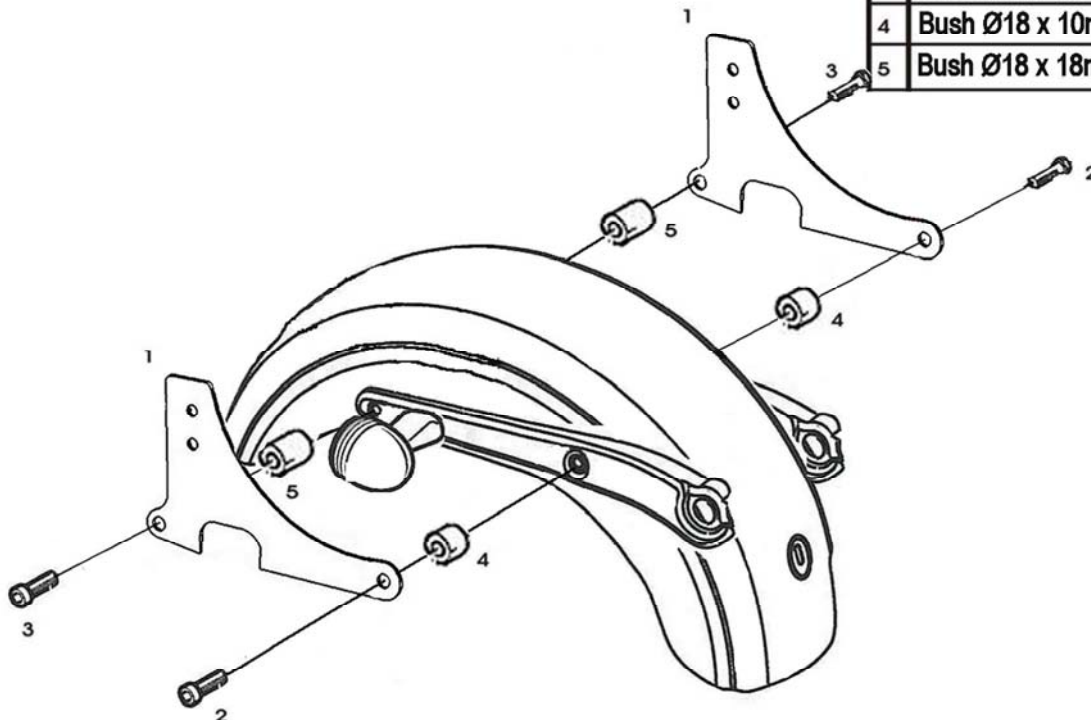

HIGHWAY HAWK

passion for chrome

Sissybar

H-D Sportster '04-up

Art.no. 527-1045A/B

For correct models please check: WWW.HighwayHawk.com

527-3045

527-2045

527-1045

Components

1	Side brackets	1x
2	Bolt 5/16 x 2"	2x
3	Bolt 5/16 x 2 1/4"	6x
4	Bush Ø18 x 10mm	2x
5	Bush Ø18 x 18mm	2x

This accessory should be mounted by a professional mechanic only.

MotoLux International B.V. / Highway Hawk can not be held responsible for improper installation.