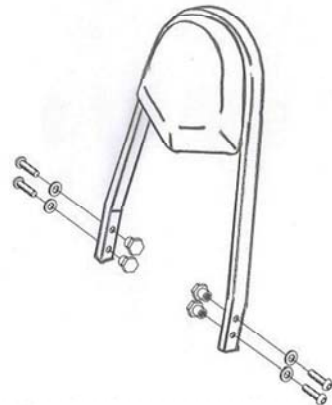

HIGHWAY HAWK

passion for chrome

Sissybar

H-D Sportster '04-up

Art.no. 527-1045A/B

For correct models please check: WWW.HighwayHawk.com

527-3045

527-2045

527-1045

Components

1	Side brackets	1x
2	Bolt 5/16 x 2"	2x
3	Bolt 5/16 x 2 1/4"	6x
4	Bush Ø18 x 10mm	2x
5	Bush Ø18 x 18mm	2x

This accessory should be mounted by a professional mechanic only.

MotoLux International B.V. / Highway Hawk can not be held responsible for improper installation.