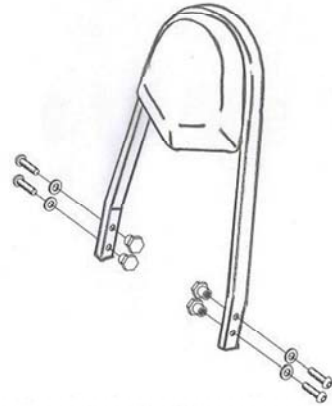

HIGHWAY HAWK

passion for chrome

Sissybar

H-D Sportster '04-up

Art.no. 527-1045A/B

For correct models please check: WWW.HighwayHawk.com

527-3045

527-2045

527-1045

Components

| | | |
|---|--------------------|----|
| 1 | Side brackets | 1x |
| 2 | Bolt 5/16 x 2" | 2x |
| 3 | Bolt 5/16 x 2 1/4" | 6x |
| 4 | Bush Ø18 x 10mm | 2x |
| 5 | Bush Ø18 x 18mm | 2x |