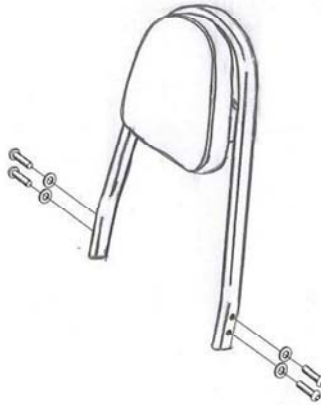

HIGHWAY HAWK

passion for chrome

Sissybar

H-D Sportster '04-up

Art.no. 527-1045A/B

For correct models please check: WWW.HighwayHawk.com

527-3045

527-2045

527-1045

Components

| | | |
|---|--------------------|----|
| 1 | Side brackets | 1x |
| 2 | Bolt 5/16 x 2" | 2x |
| 3 | Bolt 5/16 x 2 1/4" | 6x |
| 4 | Bush Ø18 x 10mm | 2x |
| 5 | Bush Ø18 x 18mm | 2x |