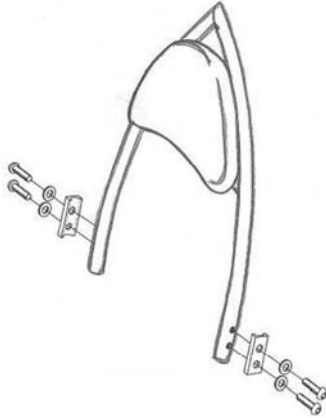

HIGHWAY HAWK

passion for chrome

Sissybar

H-D Sportster '04-up

Art.no. 527-1045A/B

For correct models please check: WWW.HighwayHawk.com

527-3045

527-2045

527-1045

Components

| | | |
|---|--------------------|----|
| 1 | Side brackets | 1x |
| 2 | Bolt 5/16 x 2" | 2x |
| 3 | Bolt 5/16 x 2 1/4" | 6x |
| 4 | Bush Ø18 x 10mm | 2x |
| 5 | Bush Ø18 x 18mm | 2x |