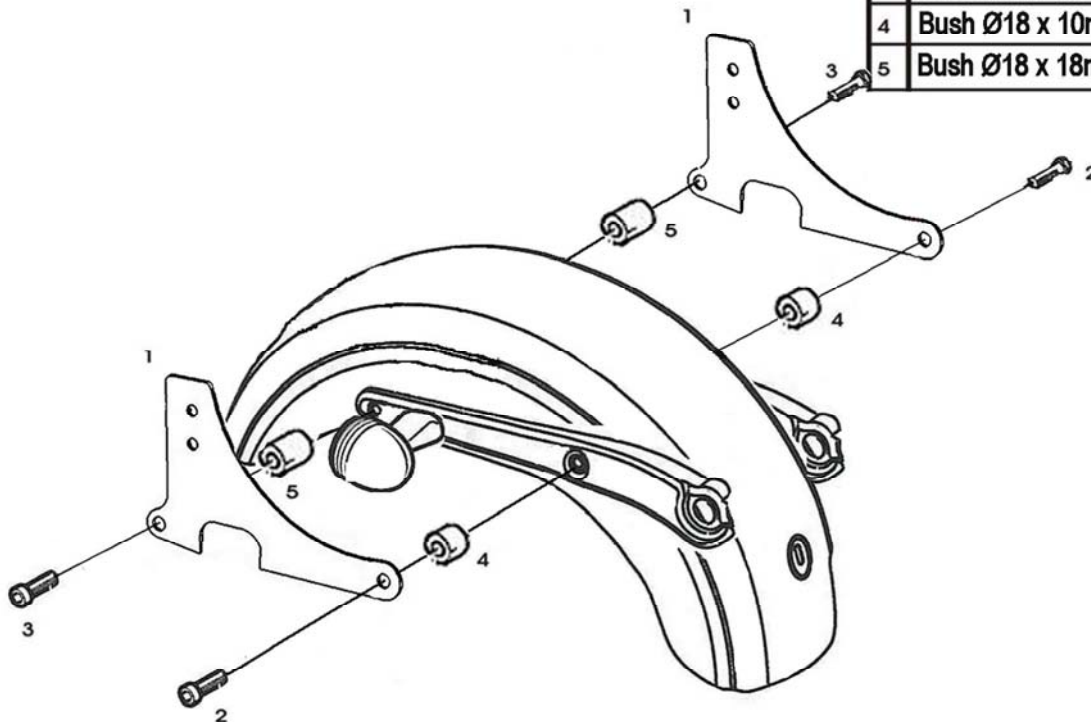

HIGHWAY HAWK

passion for chrome

Sissybar

H-D Sportster '04-up

Art.no. 527-1045A/B

For correct models please check: WWW.HighwayHawk.com

527-3045

527-2045

527-1045

Components

| | | |
|---|--------------------|----|
| 1 | Side brackets | 1x |
| 2 | Bolt 5/16 x 2" | 2x |
| 3 | Bolt 5/16 x 2 1/4" | 6x |
| 4 | Bush Ø18 x 10mm | 2x |
| 5 | Bush Ø18 x 18mm | 2x |