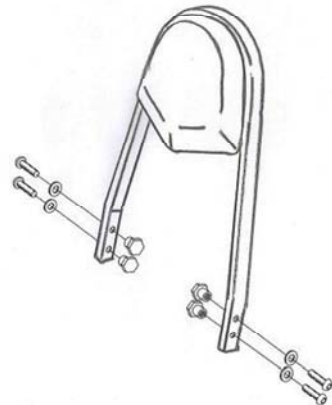

# Sissybar

H-D Sportster '04-up

Art.no. 527-1045A/B

For correct models please check: [WWW.HighwayHawk.com](http://WWW.HighwayHawk.com)

527-3045

527-2045

527-1045

## Components

1	Side brackets	1x
2	Bolt 5/16 x 2"	2x
3	Bolt 5/16 x 2 1/4"	6x
4	Bush Ø18 x 10mm	2x
5	Bush Ø18 x 18mm	2x

This accessory should be mounted by a professional mechanic only.

MotoLux International B.V. / Highway Hawk can not be held responsible for improper installation.