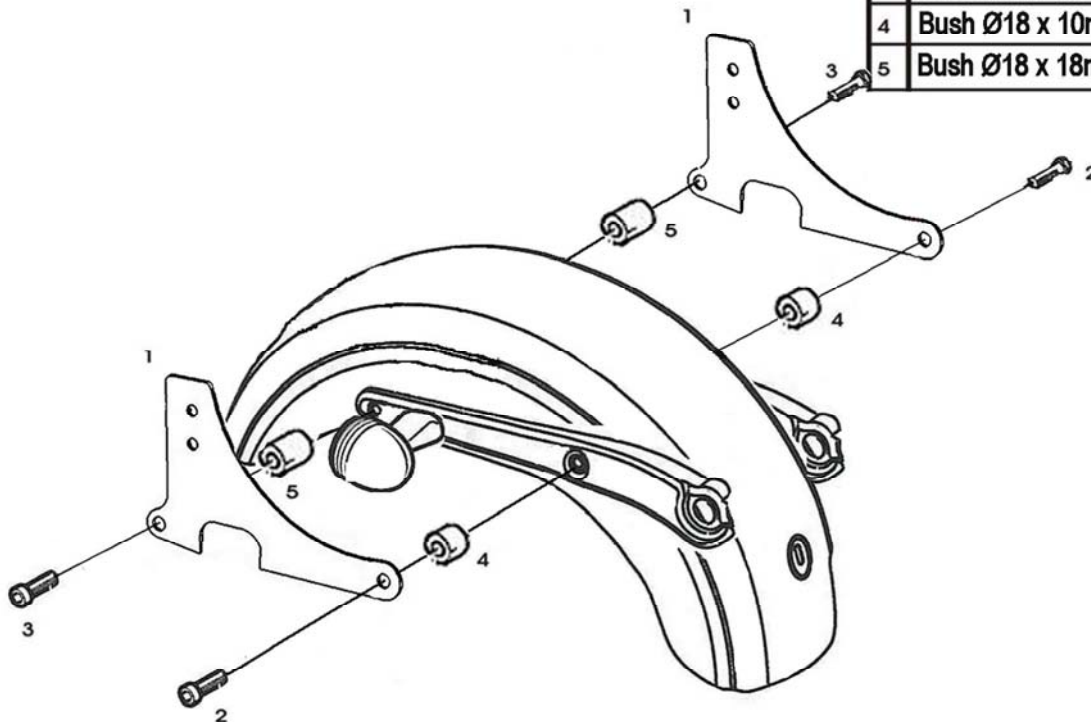

# Sissybar

H-D Sportster '04-up

Art.no. 527-1045A/B

For correct models please check: [WWW.HighwayHawk.com](http://WWW.HighwayHawk.com)

527-3045

527-2045

527-1045

## Components

1	Side brackets	1x
2	Bolt 5/16 x 2"	2x
3	Bolt 5/16 x 2 1/4"	6x
4	Bush Ø18 x 10mm	2x
5	Bush Ø18 x 18mm	2x

This accessory should be mounted by a professional mechanic only.

MotoLux International B.V. / Highway Hawk can not be held responsible for improper installation.