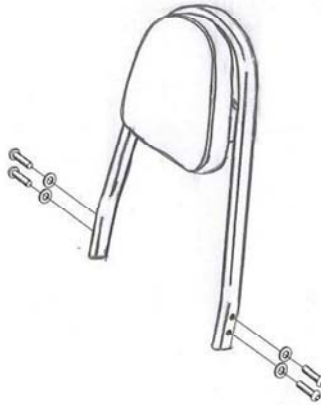

# Sissybar

H-D Sportster '04-up

Art.no. 527-1045A/B

For correct models please check: [WWW.HighwayHawk.com](http://WWW.HighwayHawk.com)

527-3045

527-2045

527-1045

## Components

1	Side brackets	1x
2	Bolt 5/16 x 2"	2x
3	Bolt 5/16 x 2 1/4"	6x
4	Bush Ø18 x 10mm	2x
5	Bush Ø18 x 18mm	2x

This accessory should be mounted by a professional mechanic only.

MotoLux International B.V. / Highway Hawk can not be held responsible for improper installation.