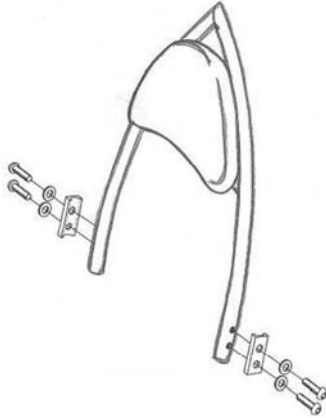

# Sissybar

H-D Sportster '04-up

Art.no. 527-1045A/B

For correct models please check: [WWW.HighwayHawk.com](http://WWW.HighwayHawk.com)

527-3045

527-2045

527-1045

## Components

1	Side brackets	1x
2	Bolt 5/16 x 2"	2x
3	Bolt 5/16 x 2 1/4"	6x
4	Bush Ø18 x 10mm	2x
5	Bush Ø18 x 18mm	2x

This accessory should be mounted by a professional mechanic only.

MotoLux International B.V. / Highway Hawk can not be held responsible for improper installation.