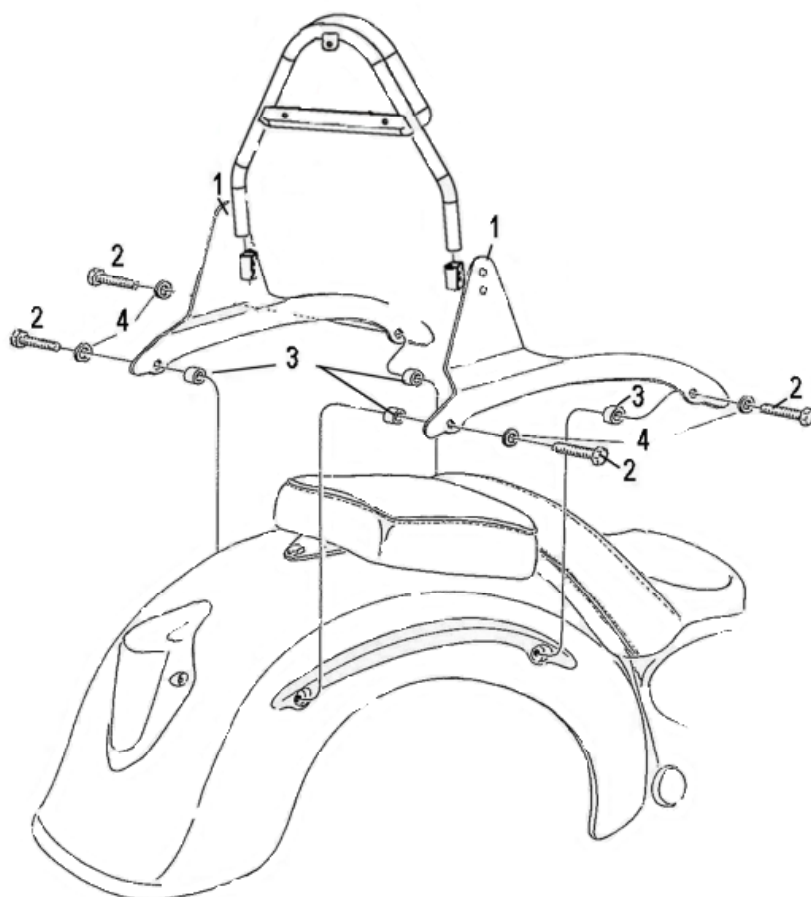

## Sissybar

### Components

1	Sissybar Bracket	2x
2	Bolt M8 x 50mm	4x
3	Spacer Ø16 x 30mm	4x
4	Washer M8	4x

Model for 529-1049A.

This accessory should be mounted by a professional mechanic only.  
MotoLux International B.V. / Highway Hawk can not be held responsible for improper installation.