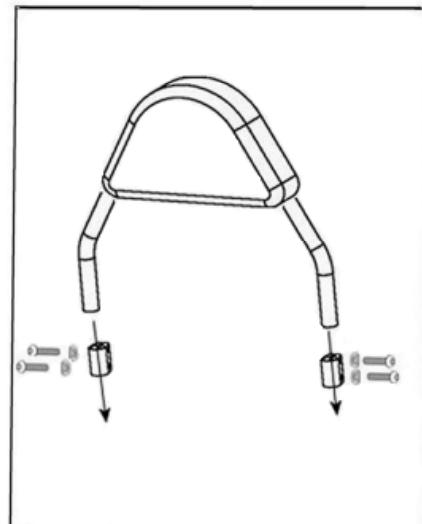

### Components

1	Sissybar Bracket	2x
2	Bolt M8 x 50mm	4x
3	Spacer Ø16 x 30mm	4x
4	Washer M8	4x

Model for 529-1049A.

This accessory should be mounted by a professional mechanic only.  
MotoLux International B.V. / Highway Hawk can not be held responsible for improper installation.