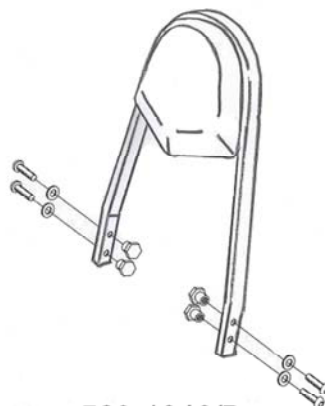

HIGHWAY HAWK
passion for chrome

Sissybar bracket

529-1046A / B

529-2046

529-1046/B

Components

1	Sissybar Bracket	2x
2	Bolt M8 x 40mm	4x
3	Washer M8	4x
4	Spacer Ø16 x 16mm	4x

Model for Victory

This accessory should be mounted by a professional mechanic only.
 MotoLux International B.V. / Highway Hawk can not be held responsible for improper installation.

© Moto-Lux Specialties B.V.
 Barneveld - The Netherlands