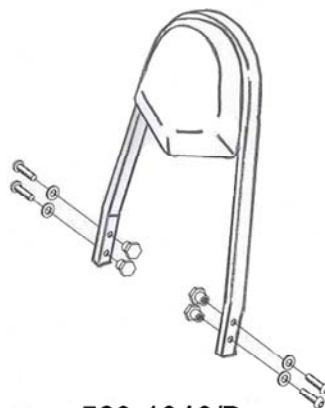

**HIGHWAY HAWK**  
*passion for chrome*

Sissybar bracket

**529-1046A / B**

529-2046

529-1046/B

**Components**

1	Sissybar Bracket	2x
2	Bolt M8 x 40mm	4x
3	Washer M8	4x
4	Spacer Ø16 x 16mm	4x

**Model for Victory**

This accessory should be mounted by a professional mechanic only.  
 MotoLux International B.V. / Highway Hawk can not be held responsible for improper installation.

© Moto-Lux Specialties B.V.  
 Barneveld - The Netherlands