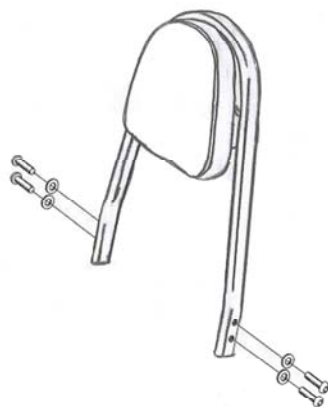

**HIGHWAY HAWK**  
*passion for chrome*

Sissybar bracket

**529-1046A / B**

529-2046

529-1046/B

**Components**

1	Sissybar Bracket	2x
2	Bolt M8 x 40mm	4x
3	Washer M8	4x
4	Spacer Ø16 x 16mm	4x

**Model for Victory**

This accessory should be mounted by a professional mechanic only.  
 MotoLux International B.V. / Highway Hawk can not be held responsible for improper installation.

© Moto-Lux Specialties B.V.  
 Barneveld - The Netherlands