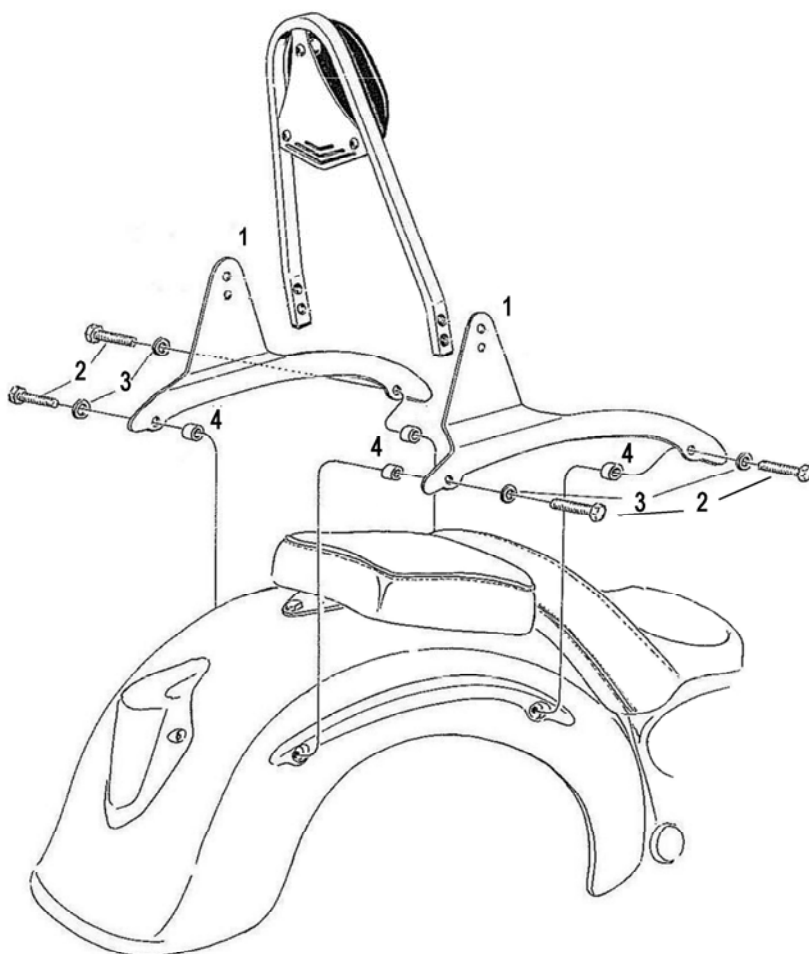

**HIGHWAY HAWK**  
*passion for chrome*

Sissybar bracket

**529-1046A / B**

529-2046

529-1046/B

**Components**

1	Sissybar Bracket	2x
2	Bolt M8 x 40mm	4x
3	Washer M8	4x
4	Spacer Ø16 x 16mm	4x

**Model for Victory**

This accessory should be mounted by a professional mechanic only.  
 MotoLux International B.V. / Highway Hawk can not be held responsible for improper installation.

© Moto-Lux Specialties B.V.  
 Barneveld - The Netherlands