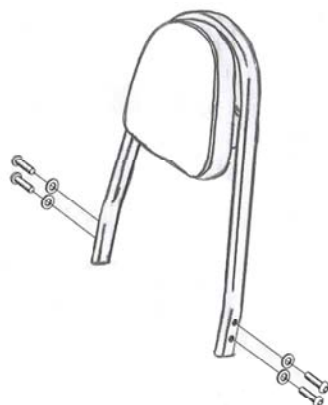

**HIGHWAY HAWK**  
*passion for chrome*

Sissybar bracket

**529-1046A / B**

529-2046

529-1046/B

**Components**

1	Sissybar Bracket	2x
2	Bolt M8 x 40mm	4x
3	Washer M8	4x
4	Spacer Ø16 x 16mm	4x

**Model for Victory**

This accessory should be mounted by a professional mechanic only.  
 MotoLux International B.V. / Highway Hawk can not be held responsible for improper installation.

© Moto-Lux Specialties B.V.  
 Barneveld - The Netherlands