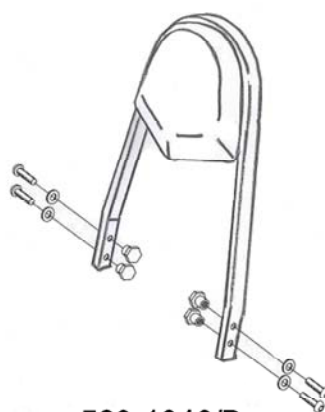

**HIGHWAY HAWK**  
*passion for chrome*

Sissybar bracket

**529-1046A / B**

529-2046

529-1046/B

**Components**

1	Sissybar Bracket	2x
2	Bolt M8 x 40mm	4x
3	Washer M8	4x
4	Spacer Ø16 x 16mm	4x

**Model for Victory**

This accessory should be mounted by a professional mechanic only.  
 MotoLux International B.V. / Highway Hawk can not be held responsible for improper installation.

© Moto-Lux Specialties B.V.  
 Barneveld - The Netherlands