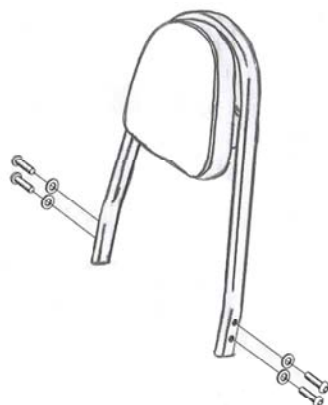

HIGHWAY HAWK
passion for chrome

Sissybar bracket

529-1046A / B

529-2046

529-1046/B

Components

1	Sissybar Bracket	2x
2	Bolt M8 x 40mm	4x
3	Washer M8	4x
4	Spacer Ø16 x 16mm	4x

Model for Victory

This accessory should be mounted by a professional mechanic only.
 MotoLux International B.V. / Highway Hawk can not be held responsible for improper installation.

© Moto-Lux Specialties B.V.
 Barneveld - The Netherlands