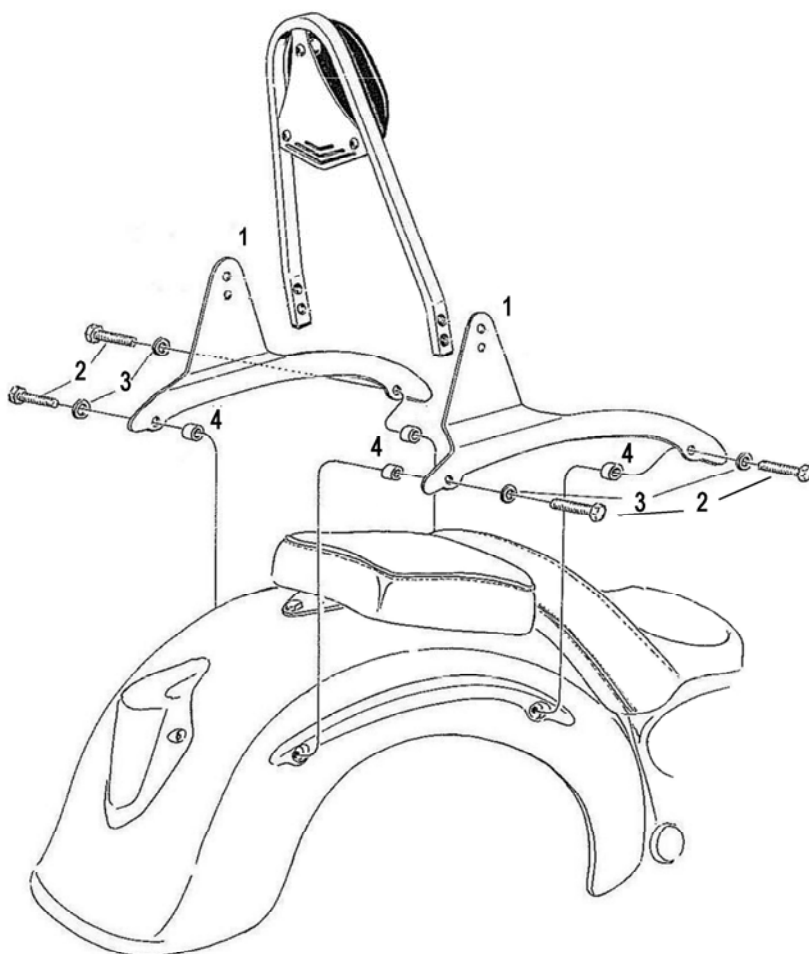

HIGHWAY HAWK
passion for chrome

Sissybar bracket

529-1046A / B

529-2046

529-1046/B

Components

1	Sissybar Bracket	2x
2	Bolt M8 x 40mm	4x
3	Washer M8	4x
4	Spacer Ø16 x 16mm	4x

Model for Victory

This accessory should be mounted by a professional mechanic only.
 MotoLux International B.V. / Highway Hawk can not be held responsible for improper installation.

© Moto-Lux Specialties B.V.
 Barneveld - The Netherlands