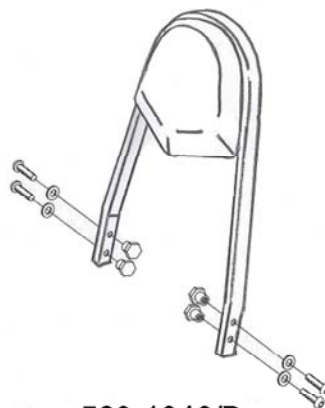

HIGHWAY HAWK
passion for chrome

Sissybar bracket

529-1046A / B

529-2046

529-1046/B

Components

1	Sissybar Bracket	2x
2	Bolt M8 x 40mm	4x
3	Washer M8	4x
4	Spacer Ø16 x 16mm	4x

Model for Victory

This accessory should be mounted by a professional mechanic only.
 MotoLux International B.V. / Highway Hawk can not be held responsible for improper installation.

© Moto-Lux Specialties B.V.
 Barneveld - The Netherlands