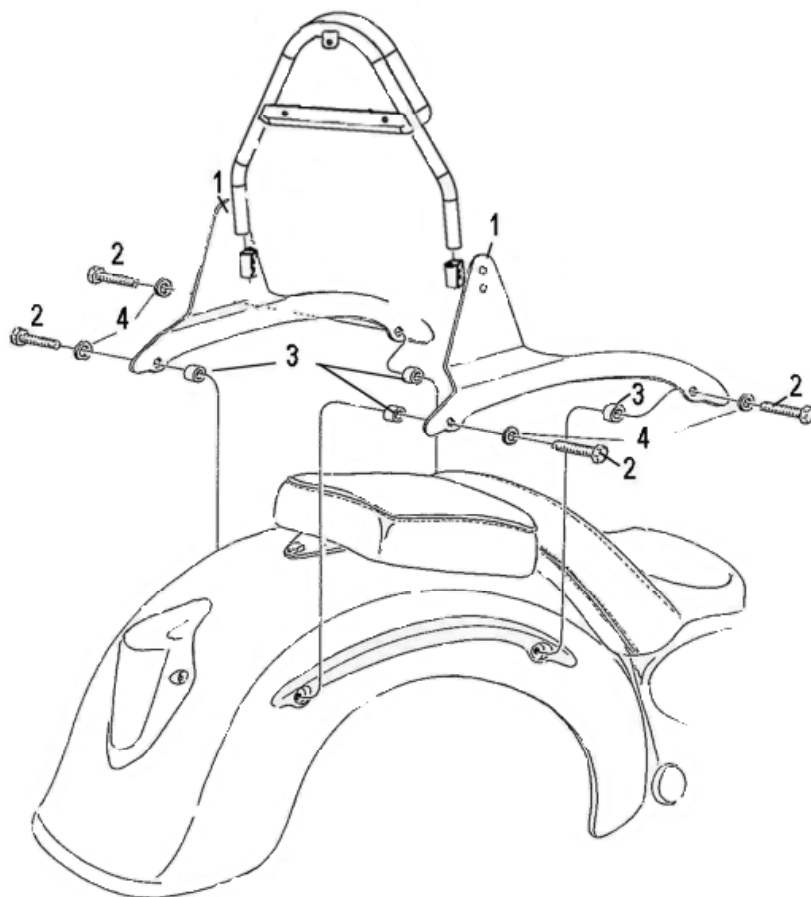

## Sissybar

### Components

1	Sissybar Bracket	2x
2	Bolt M8 x 50mm	4x
3	Spacer Ø16 x 30mm	4x
4	Washer M8	4x

Model for 529-1049A.

This accessory should be mounted by a professional mechanic only.  
MotoLux International B.V. / Highway Hawk can not be held responsible for improper installation.