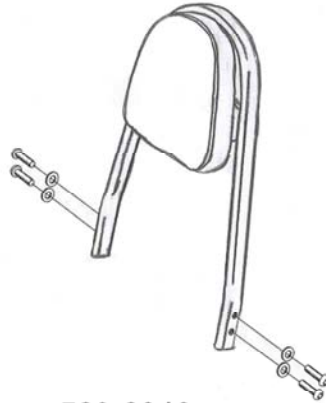

HIGHWAY HAWK
passion for chrome

Sissybar bracket

529-1046A / B

529-2046

529-1046/B

Components

1	Sissybar Bracket	2x
2	Bolt M8 x 40mm	4x
3	Washer M8	4x
4	Spacer Ø16 x 16mm	4x

Model for Victory

This accessory should be mounted by a professional mechanic only.

MotoLux International B.V. / Highway Hawk can not be held responsible for improper installation.

© Moto-Lux Specialties B.V.

Barneveld - The Netherlands