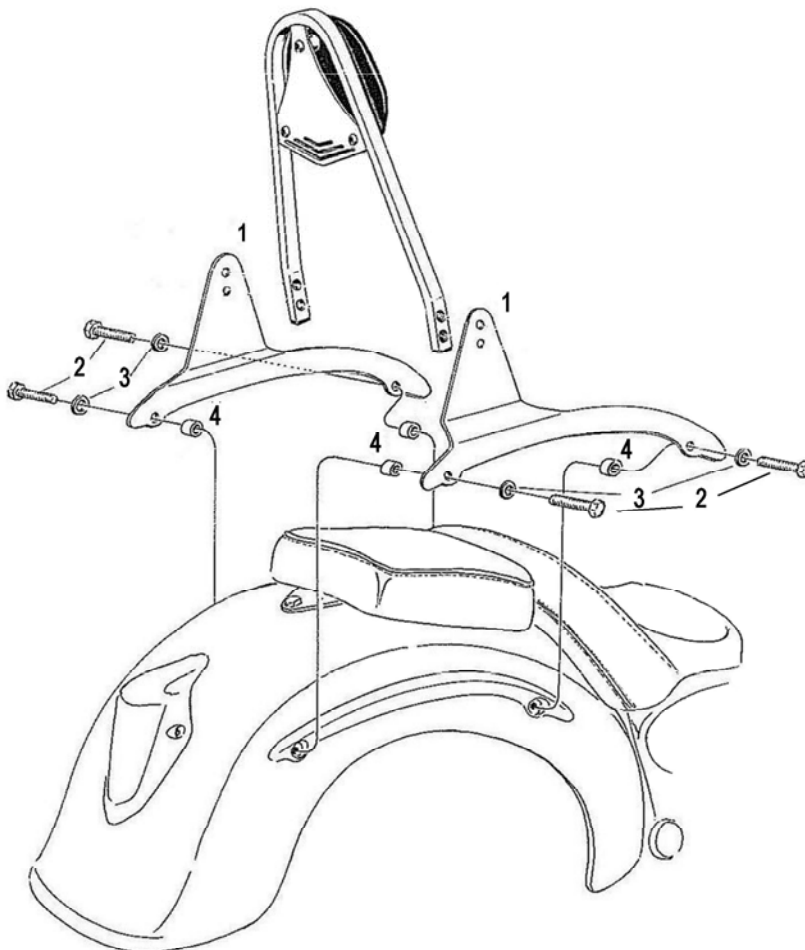

HIGHWAY HAWK
passion for chrome

Sissybar bracket

529-1046A / B

529-2046

529-1046/B

Components

1	Sissybar Bracket	2x
2	Bolt M8 x 40mm	4x
3	Washer M8	4x
4	Spacer Ø16 x 16mm	4x

Model for Victory

This accessory should be mounted by a professional mechanic only.

MotoLux International B.V. / Highway Hawk can not be held responsible for improper installation.

© Moto-Lux Specialties B.V.

Barneveld - The Netherlands