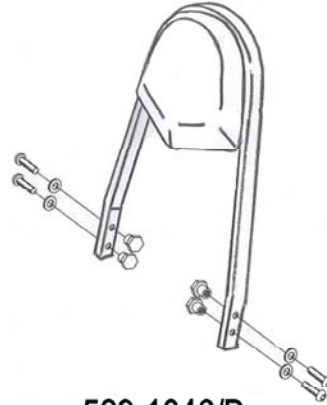

HIGHWAY HAWK
passion for chrome

Sissybar bracket

529-1046A / B

529-2046

529-1046/B

Components

1	Sissybar Bracket	2x
2	Bolt M8 x 40mm	4x
3	Washer M8	4x
4	Spacer Ø16 x 16mm	4x

Model for Victory

This accessory should be mounted by a professional mechanic only.

MotoLux International B.V. / Highway Hawk can not be held responsible for improper installation.

© Moto-Lux Specialties B.V.

Barneveld - The Netherlands