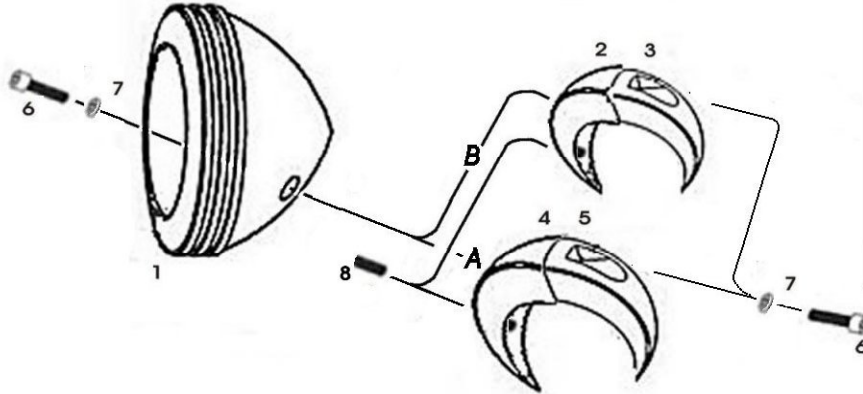

HIGHWAY HAWK

passion for chrome

Handlebar watch Art.no 54-250/251/252

Mounting instruction:
Step 1: mount bolt # 6
Step 2: mount bolt # 8

Components		
1	Watch-Housing	1x
2	Bracket 1 "A"for Ø32 / Ø1 1/4"	1x
3	Bracket 2 "A"for Ø32 / Ø1 1/4"	1x
4	Bracket 1 "B"for Ø25 / Ø1"	1x
5	Bracket 2 "B"for Ø25 / Ø1"	1x
6	Bolt M5	2x
7	Washer M5	2x
8	Lock Bolt	1x

A: Use for handlebar Ø32 / 1 1/4"

B: Use for Handlebar Ø25 / 1"

This accessory should be mounted by a professional mechanic only.

MotoLux International B.V. / Highway Hawk can not be held responsible for improper installation.

© Moto-Lux Specialties B.V.

Barneveld - The Netherlands

HIGHWAY HAWK

passion for chrome

Handlebar watch Art.no 54-250/251/252

Mounting instruction:
Step 1: mount bolt # 6
Step 2: mount bolt # 8

Components		
1	Watch-Housing	1x
2	Bracket 1 "A"for Ø32 / Ø1 1/4"	1x
3	Bracket 2 "A"for Ø32 / Ø1 1/4"	1x
4	Bracket 1 "B"for Ø25 / Ø1"	1x
5	Bracket 2 "B"for Ø25 / Ø1"	1x
6	Bolt M5	2x
7	Washer M5	2x
8	Lock Bolt	1x