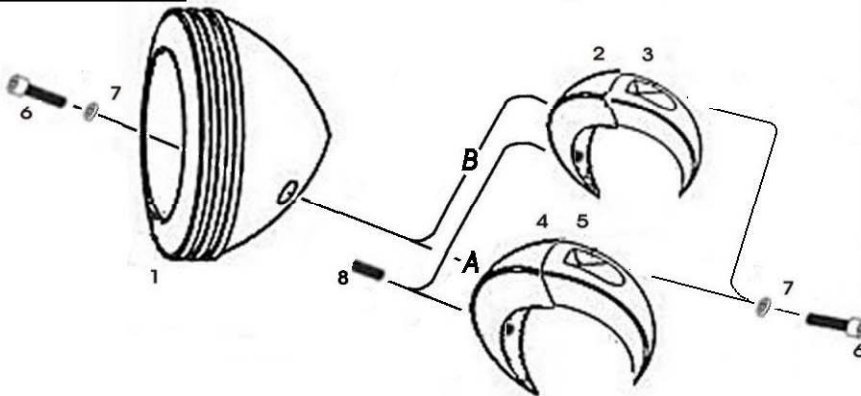

HIGHWAY HAWK

passion for chrome

Handlebar watch Art.no 54-250/251/252

Mounting instruction:
Step 1: mount bolt # 6
Step 2: mount bolt # 8

Components		
1	Watch-Housing	1x
2	Bracket 1 "A"for Ø32 / Ø1 1/4"	1x
3	Bracket 2 "A"for Ø32 / Ø1 1/4"	1x
4	Bracket 1 "B"for Ø25 / Ø1"	1x
5	Bracket 2 "B"for Ø25 / Ø1"	1x
6	Bolt M5	2x
7	Washer M5	2x
8	Lock Bolt	1x

A: Use for handlebar Ø32 / 1 1/4"

B: Use for Handlebar Ø25 / 1"

This accessory should be mounted by a professional mechanic only.

MotoLux International B.V. / Highway Hawk can not be held responsible for improper installation.

© Moto-Lux Specialties B.V.

Barneveld - The Netherlands

HIGHWAY HAWK

passion for chrome

Handlebar watch Art.no 54-250/251/252

Mounting instruction:
Step 1: mount bolt # 6
Step 2: mount bolt # 8

Components		
1	Watch-Housing	1x
2	Bracket 1 "A"for Ø32 / Ø1 1/4"	1x
3	Bracket 2 "A"for Ø32 / Ø1 1/4"	1x
4	Bracket 1 "B"for Ø25 / Ø1"	1x
5	Bracket 2 "B"for Ø25 / Ø1"	1x
6	Bolt M5	2x
7	Washer M5	2x
8	Lock Bolt	1x